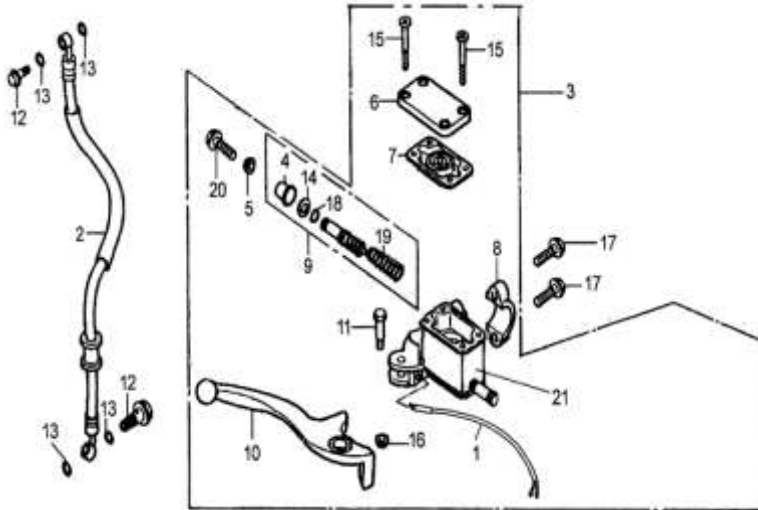

**IMPORTANT NOTICE !!!! PRICES QUOTED ARE INCLUSIVE OF VAT AND EX JHB.
PRICES MAY VARY FROM DEALER TO DEALER. PRICES MAY CHANGE WITHOUT NOTICE.**

MASTER BRAKE CYLINDER

Ref Nr.	Part Nr.	Description	Q'ty	Price Incl	
1	XL-5-005-1	53170-H136-0500	F BRAKE SWITCH ASSEMBLY (with brake handle)	1	R 67.83
2	XL-5-105-125	53410-H136-0500	HOSE ASSEMBLY	1	R 62.84
3	XL-5-102-125	53101-H136-0500	MASTER CYLINDER ASSEMBLY	1	R 675.46
4	Part of Item 9	53111-H136-0500	RUBBER SLEEVE	1	TBA
5	XR-1-652-7	GB/T6170-2000	NUT M6	1	R 4.39
6	XL-5-102-3	53103-H136-0500	MASTER CYLINDER CAP	1	R 5.81
7	XL-5-102-4	90201-H136-0500	GASKET	1	R 5.81
8	XL-5-102-7	53104-H136-0500	CLAMP BRAKE MASTER CYLINDER	1	R 2.81
9	XL-5-102-1	53110-H136-0500	MASTER CYLINDER ASSEMBLY	1	R 86.07
10	XL-5-005-125	53107-H136-0500	F BRAKE HANDLE (XL 125 only)	1	R 87.22
11	XL-1-050-4	91123-H136-0500	BOLT M6x16	1	R 5.27
12	XL-5-102-7	91124-H136-0500	CLAMP BRAKE MASTER CYLINDER	2	R 2.81
13	XL-1-047-10	91323-H136-0500	WASHER 6	4	R 4.39
14	Part of Item 9	GB/T894.1-1986	CIRCLIP 6	1	TBA
15	XL-5-102-9	GB/T819-2000	SOCKET HEAD SCREW M4x12	2	TBA
16	XR-1-652-7	GB/T6187.1-2000	NUT M6	1	R 4.39
17	XL-1-052-1	GB/T5787-1986	BOLT M6 X 22	2	R 5.27
18	Part of Item 9	90123-H136-0500	SEAL RING 10 X 1.5	1	TBA
19	Part of Item 9	53102-H136-0500	RETURN SPRING	1	TBA
20	XR-1-032-11	GB/T820-2000	BOLT M6x25	1	R 12.57
21	XL-5-102-13	53210-H136-0500	OIL CYLINDER BODY	1	TBA
	XL-5-005-110		F BRAKE SWITCH ASSEMBLY		TBA