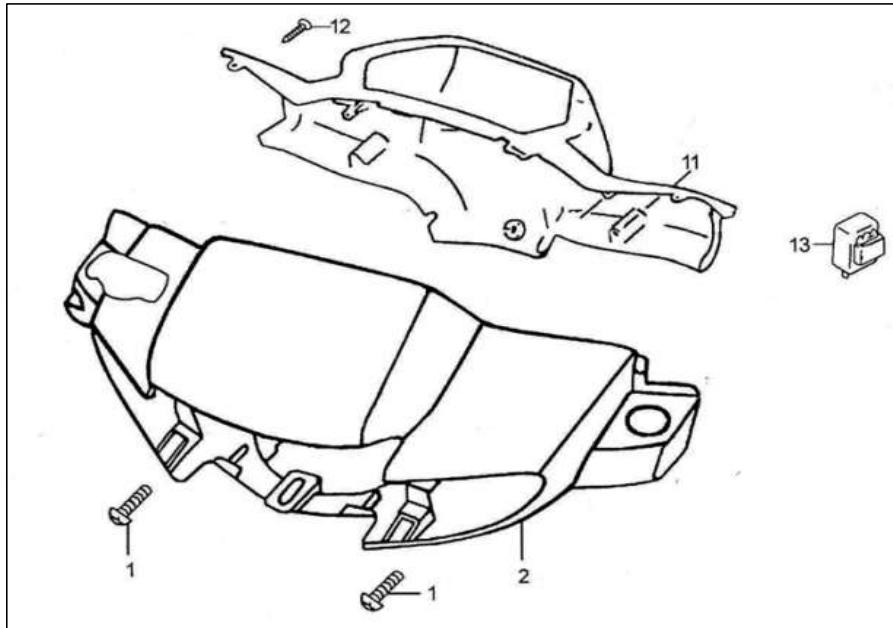

Vuka XL 110 125 Parts Catalogue

**IMPORTANT NOTICE !!!! PRICES QUOTED ARE INCLUSIVE OF VAT AND EX JHB.
PRICES MAY VARY FROM DEALER TO DEALER. PRICES MAY CHANGE WITHOUT NOTICE.**

HEAD COVER

Ref Nr.	Part Nr.	Description	Q'ty	Price Incl
1	XL-1-047-13	GB/T818-2000 BOLT M6 X 20	2	R 5.27
2	XL-9-020-BLK-110	63502-H136-0500 HANDLEBAR FRONT FAIRING	1	R 125.69
	XL-9-020-SIL-110	HANDLEBAR FRONT FAIRING	1	R 167.58
	XL-9-020-RED-110	HANDLEBAR FRONT FAIRING	1	R 167.58
	XL-9-020-YEL-110	HANDLEBAR FRONT FAIRING	1	R 167.58
	XL-9-020-BLU-110	HANDLEBAR FRONT FAIRING	1	R 167.58
11	XL-9-021-1	63505-G129-0000 HANDLEBAR REAR FAIRING	1	R 146.63
12	XL-9-034-1	GB/T845-1985 SCREW ST4.2 X 20		R 31.44
13	XL-10-011-1	85600-G129-0000 INDICATOR FLASHER UNIT		R 26.25
	XL-9-020-BLK-125	HANDLEBAR FRONT FAIRING		R 139.56
	XL-9-020-SIL-125	HANDLEBAR FRONT FAIRING		R 139.56
	XL-9-020-RED-125	HANDLEBAR FRONT FAIRING		R 209.35