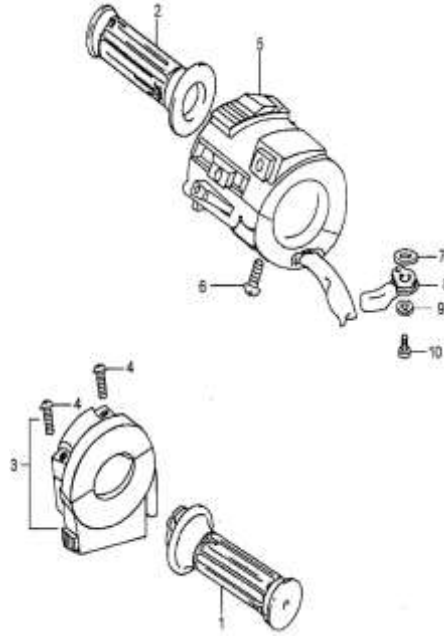

Vuka XL 110 125 Parts Catalogue

**IMPORTANT NOTICE !!!! PRICES QUOTED ARE INCLUSIVE OF VAT AND EX JHB.
PRICES MAY VARY FROM DEALER TO DEALER. PRICES MAY CHANGE WITHOUT NOTICE.**

HANDLE SWITCH

Ref Nr.	Part Nr.	Description	Q'ty	Price Incl	
1	XL-8-004-110	72020-H136-0500	RIGHT HANDLEBAR GRIP	1	R 41.90
	XL-8-004-125		RIGHT HANDLEBAR GRIP		R 8.78
2	XL-8-003-110	72010-H136-0500	LEFT HANDLEBAR GRIP	1	R 41.90
	XL-8-003-125		LEFT HANDLEBAR GRIP		R 45.94
3	XL-10-018-110	72300-G129-0000	RIGHT HANDLEBAR SWITCH	1	R 104.74
	XL-10-018-125		RIGHT HANDLEBAR SWITCH		R 114.86
4	XL-10-018-3	GB/T818-2000	SCREW M5 X 22	2	TBA
5	XL-10-017-110	72200-G129-0000	LEFT SWITCH ASSEMBLY	1	R 104.74
	XL-10-017-125		LEFT SWITCH ASSEMBLY		TBA
6	XL-10-018-3	GB/T818-2000	SCREW M5 X 22	1	TBA
7	XL-10-017-4	GB/T97.1-1985	WASHER	1	R 4.39
8	XL-10-017-5	72215-G129-0000	CHOKE HANDLE	1	R 17.51
9	XL-3-001-2	GB/T93-1987	WASHER 5	1	R 4.39
10	XL-10-017-7	GB/T65-2000	SCREW M5 X 10	1	TBA
	XL-8-001-110		HANDLEBAR END PROTECTOR	1	R 41.90
	XL-8-001-125		HANDLEBAR END PROTECTOR		TBA