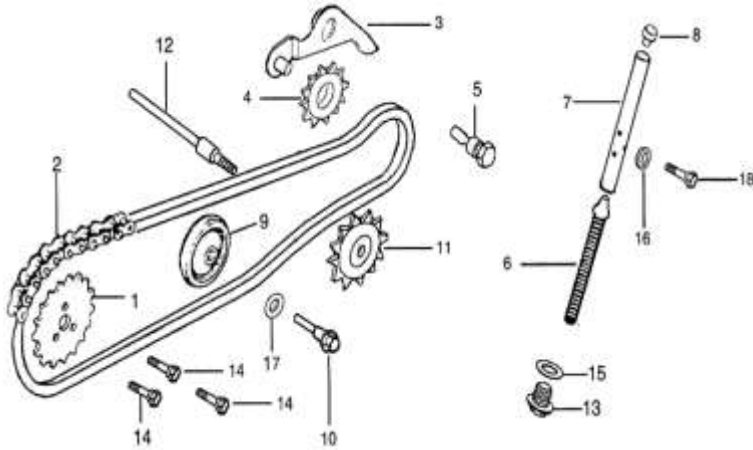

**IMPORTANT NOTICE !!!! PRICES QUOTED ARE INCLUSIVE OF VAT AND EX JHB.
PRICES MAY VARY FROM DEALER TO DEALER. PRICES MAY CHANGE WITHOUT NOTICE.**

CAMSHAFT / VALVE

Ref Nr.	Part Nr.	Description	Q'ty	Price Incl
1	XL-1-590-2	1572B-D002-0000	2	R 17.51
2	XL-1-599-2	15100-D002-0000	1	R 130.96
3	XL-1-598-2	15401-D002-0000	2	R 43.78
4	XL-1-600-2	15402-D002-0000	2	R 21.86
5	XL-1-591-2	15701-D002-0000	1	R 30.48
6	XL-1-605-2	15702-D002-0000	1	R 30.48
7	XL-1-588-2	15703-D002-0000	2	R 13.12
8	XL-1-587-2	15704-D002-0000	2	R 13.12
9	XL-1-586-22	15705-D002-0000	2	R 13.12
10	XL-1-585-2	15707-D002-0000	4	R 8.74
11	XL-1-597-2	15404-D002-0000	2	R 13.12
12	XL-1-596-2	15403-D002-0000	2	R 9.11

**IMPORTANT NOTICE !!!! PRICES QUOTED ARE INCLUSIVE OF VAT AND EX JHB.
PRICES MAY VARY FROM DEALER TO DEALER. PRICES MAY CHANGE WITHOUT NOTICE.**

CAM CHAIN / TENSIONER

Ref Nr.	XL	Part Nr.	Description	Q'ty	Price Incl
1	XL-1-599-4	15301-D002-0000	TIMING DRIVEN SPROCKET	1	R 52.35
2	XL-1-608-2	1530A-D002-0000	TIMING CHAIN	1	R 69.87
3	XL-1-601-2	1553B-D002-0000	TENSION ARM ASSEMBLY	1	R 21.86
4	XL-1-607-3	1554B-D002-0000	TENSION ROLLER CHAIN	1	R 17.51
5	XL-1-607-4	15505-D002-0000	SHAFT CHAIN TENSION	1	R 17.51
6	XL-1-609-2	15503-D002-0000	CHAIN TENSION LEVER	1	R 17.51
7	XL-1-609-3	1552B-D002-0000	CHAIN TENSION LEVER	1	R 17.51
8	XL-1-609-4	15504-D002-0000	TENSION LEVER HEAD	1	R 17.51
9	XL-1-609-5	1533A-D002-0000	GUIDE ROLLER ASSEMBLY	1	R 17.51
10	XL-1-609-6	15302-D002-0000	SHAFT GUIDE ROLLER	1	R 17.51
11	XL-1-652-2	1432B-D002-0000	DRIVEN SPROCKET OIL PUMP	1	R 26.25
12	XL-1-652-3	15304-D002-0000	SPROCKET SHAFT OIL PUMP	1	R 26.25
13	XL-1-609-6	91103-D002-0000	SHAFT GUIDE ROLLER	1	R 17.51
14	XL-1-599-3	GB/T5783-2000	BOLT M5×12	3	R 5.86
15	XL-1-609-7	91306-D002-0000	WASHER 14	1	R 4.39
16	XL-1-047-10	91302-D002-0000	WASHER 6	1	R 4.39
17	XL-1-652-4	91309-D002-0000	WASHER 8	1	R 4.39
18	XL-1-609-9	GB/T5787-1986	BOLT M6×18	1	R 5.27