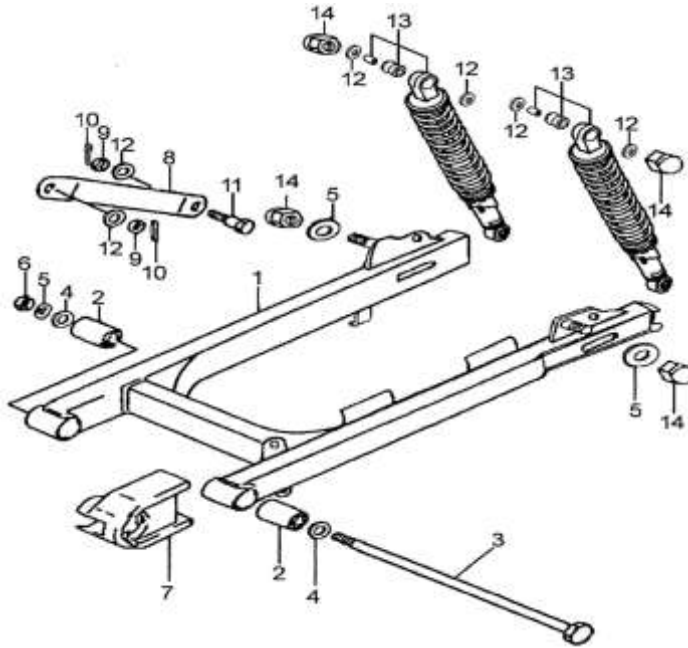

Vuka XL 110 125 Parts Catalogue

**IMPORTANT NOTICE !!!! PRICES QUOTED ARE INCLUSIVE OF VAT AND EX JHB.
PRICES MAY VARY FROM DEALER TO DEALER. PRICES MAY CHANGE WITHOUT NOTICE.**

REAR ROCKER ARM / REAR ABSORBER

Ref Nr.	Part Nr.	Description	Q'ty	Price Incl
1	XL-7-008-110	35220-G129-0000	1	R 183.63
	XL-7-008-125			R 174.61
2	XL-7-008-1	35230-G129-0000	2	R 26.25
3	XL-7-010-110	35281-G129-0000	1	R 104.74
	XL-7-010-125			TBA
4	XL-1-622-1	GB/T97.1-1985	2	R 4.39
5	XL-1-717-2	GB/T96-1985	2	R 4.39
6	XL-2-002-1	GB/T6187.2-2000	1	R 4.39
7	XL-7-008-2	35001-F122-0000	1	R 51.47
8	XL-5-007-1	35201-G129-0000	1	R 62.84
9	XL-2-002-1	GB6170-2000	2	R 4.39
10	Local Purchase	GB/T91-2000	2	TBA
11	XL-5-032-1	91126-G129-0000	1	R 4.19
12	XL-1-717-2	GB/T97.1-1985	2	R 4.39
13	XL-7-004-1	33300-G129-0000	2	R 586.53
14	XL-2-002-1	GB/T923-1988	2	R 4.39