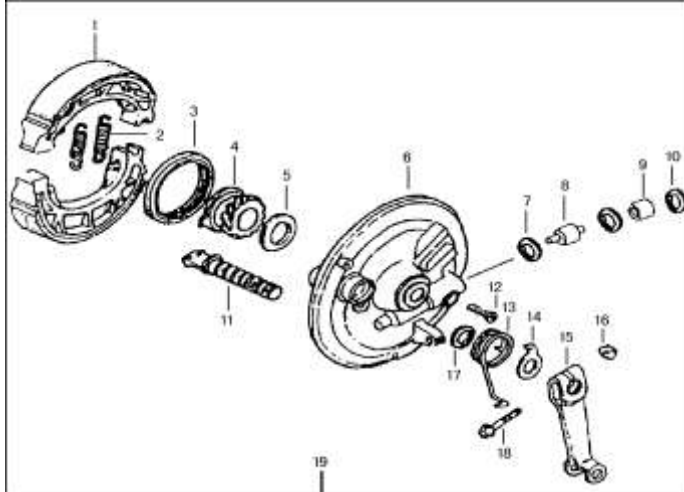

**IMPORTANT NOTICE !!!! PRICES QUOTED ARE INCLUSIVE OF VAT AND EX JHB.
PRICES MAY VARY FROM DEALER TO DEALER. PRICES MAY CHANGE WITHOUT NOTICE.**

F. DRUM BRAKE

REF.NO.	PART NO.	Description	Price Incl
1	XL-5-001-110	BRAKE SHOE (PAIR)	R 60.69
2	XL-5-004-110	BRAKE SPRING	R 13.12
3	XL-6-080-10	OIL SEAL	TBA
4	XL-6-080-11	WORM GEAR (WHEEL DRIVEN)	R 13.12
5	XL-6-080-12	SHIM WASHER	TBA
6	XL-5-016-110	FRONT BRAKE BACK-PLATE & SPEED COUNTER	R 174.56
7	XL-6-080-13	WASHER	R 10.49
8	XL-6-080-14	SMALL WORM GEAR	R 31.44
9	XL-6-080-15	GEAR BUSH	R 31.44
10	XL-6-080-16	GASKET	TBA
11	XL-5-038-1	BRAKE CAM	R 17.51
12	XL-5-016-2	SPEEDO CABLE (M5X14) RETAINING BOLT	R 10.49
13	XL-5-023-1	LEVER SPRING	R 31.44
14	XL-5-024-1	BRAKE LEVER POSITION POINTER	R 31.44
15	XL-5-033-1	BRAKE ARM	R 26.25
16	XR-1-652-7	NUT M6	R 4.39
17	XL-5-038-2	DUST GASKET	TBA
18	XL-1-050-6	BOLT M6 X 32	R 5.27
19	XL-5-016-110	FRONT BRAKE BACK-PLATE & SPEED COUNTER	R 174.56