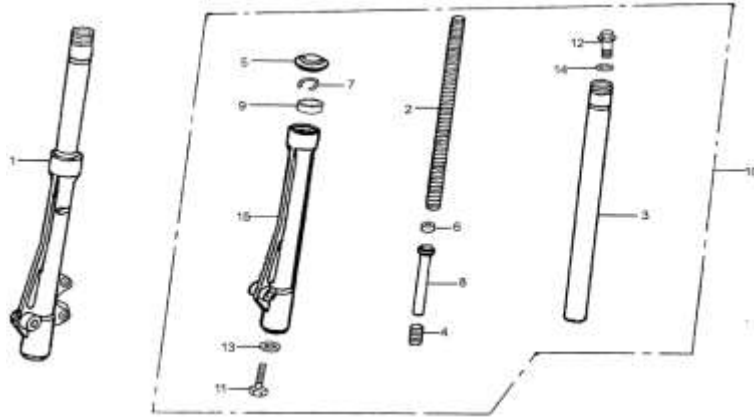

Vuka XL 110 125 Parts Catalogue

**IMPORTANT NOTICE !!!! PRICES QUOTED ARE INCLUSIVE OF VAT AND EX JHB.
PRICES MAY VARY FROM DEALER TO DEALER. PRICES MAY CHANGE WITHOUT NOTICE.**

FRONT ABSORBER

Ref Nr.	Part Nr.	Description	Q'ty	Price Incl
1	XL-7-003-110	34200-H136-0500	1	R 586.53
1	XL-7-001-110		2	R 586.53
1	XL-7-003-125		2	R 244.43
1	XL-7-001-125		2	R 244.43
2	Part of item 1	34204-H136-0500	2	TBA
3	Part of item 1	34230-H136-0500	2	TBA
4	Part of item 1	34215-H136-0500	2	TBA
5	Part of item 1	34205-H136-0500	2	TBA
6	Part of item 1	34214-H136-0500	2	TBA
7	Part of item 1	34206-H136-0500	1	TBA
8	Part of item 1	34240-H136-0500	2	TBA
9	Part of item 1	34207-H136-0500	2	TBA
10	Part of item 1	34100-H136-0500	2	TBA
11	Part of item 1	GB/T70.1-2000	2	TBA
12	Part of item 1	91124-H136-0500	1	TBA
13	Part of item 1	90822-H136-0500		TBA
14	Part of item 1	90122-H136-0500		TBA
15	Part of item 1	34112-H136-0500		TBA