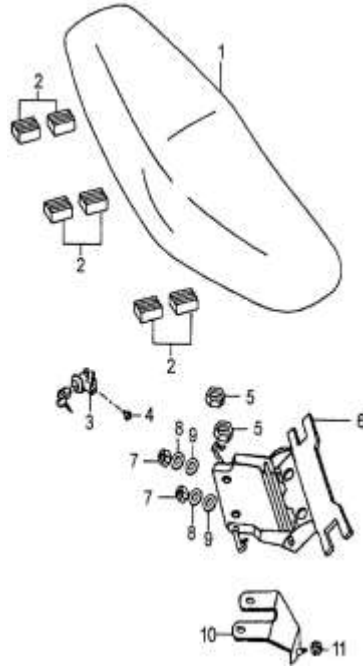

Vuka XL 110 125 Parts Catalogue

**IMPORTANT NOTICE !!!! PRICES QUOTED ARE INCLUSIVE OF VAT AND EX JHB.
PRICES MAY VARY FROM DEALER TO DEALER. PRICES MAY CHANGE WITHOUT NOTICE.**

SEAT

Ref Nr.	Part Nr.	Description	Q'ty	Price Incl	
1	XL-9-010-110	41100-H136-0500	SEAT ASSEMBLY	1	R 272.32
	XL-9-010-125		SEAT ASSEMBLY		R 226.92
2	XL-9-066-1	41107-H136-0500	CUSHION RUBBER SEAT	6	R 31.44
3	XL-9-099-110	41470-G129-0000	IGNITION SWITCH & LOCK BARREL	1	R 165.14
	XL-9-099-125		IGNITION SWITCH & LOCK BARREL		TBA
4	XL-1-050-4	GB/T5783-2000	BOLT M6×16	1	R 5.27
5	XR-1-652-7	GB/T6170-2000	NUT M6	2	R 4.39
6	XL-9-064-110		SEAT HINGE ASSEMBLY	1	R 41.90
6	XL-9-064-125	41460-G129-0000	SEAT HINGE ASSEMBLY	2	R 51.56
7	XR-1-652-7	GB/T5783-2000	NUT M6	2	R 4.39
8	XL-1-047-10	GB/T93-1987	WASHER 6	2	R 4.39
9	XL-1-047-10	GB/T96-1985	WASHER 6	1	R 4.39
10	XL-4-006-1		FUEL TANK BRACKET	1	R 41.90
11	XL-4-005-1		FUEL TANK BRACKET NUT		R 10.49