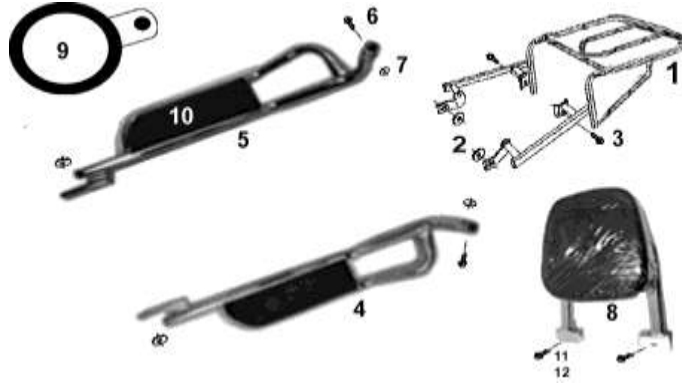

Vuka XL 110 125 Parts Catalogue

**IMPORTANT NOTICE !!!! PRICES QUOTED ARE INCLUSIVE OF VAT AND EX JHB.
PRICES MAY VARY FROM DEALER TO DEALER. PRICES MAY CHANGE WITHOUT NOTICE.**

Passenger Footrests, Rear Frame, Backrest

REF.NO.	PART NO.	Description	Price Incl
1	XL-9-011-110	REAR FRAME ASSEMBLY (110cc)	R 293.27
	XL-9-011-125	REAR FRAME ASSEMBLY (125cc)	R 201.42
2	XL-9-068-1	CARRIER ATTACH BOLT FRONT	R 20.95
3	XL-9-069-1	CARRIER ATTACH BOLT REAR	R 20.95
4	XL-11-007-1	PASSENGER FOOTREST LEFT	R 272.32
5	XL-11-008-1	PASSENGER FOOTREST RIGHT	R 272.32
6	XL-9-070-1	PASSENGER FOOTREST ATTACH BOLT	R 20.95
7	XL-9-071-1	PASSENGER FOOTREST ATTACH NUT	R 10.49
8	XL-11-006-110	PASSENGER BACKREST (110)	R 146.63
	XL-11-006-125	PASSENGER BACKREST (125)	R 122.21
9	XL-11-003-1	LICENCE DISK HOLDER	TBA
10	XL-11-009-1	PASSENGER FOOTREST RUBBER (PAIR)	R 20.95
11	XL-9-072-1	PASSENGER BACKREST ATTACH BOLT	R 20.95
12	XL-9-073-1	M6 CAP NUT	R 10.49