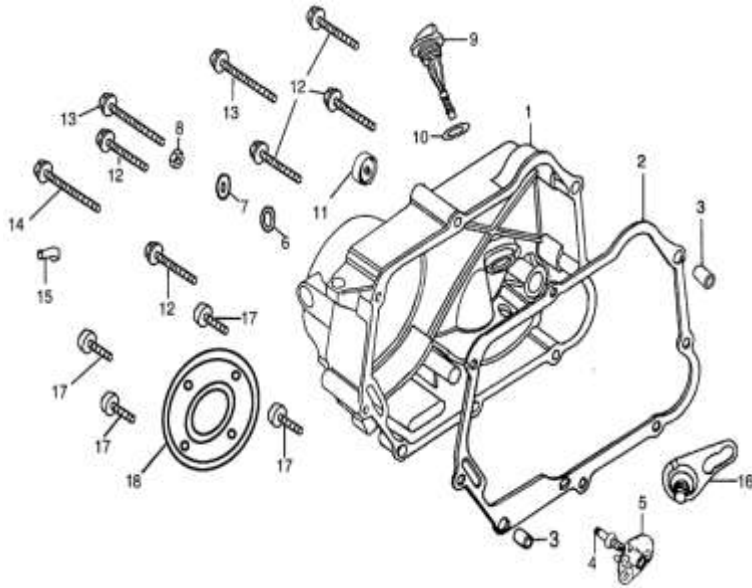

**IMPORTANT NOTICE !!!! PRICES QUOTED ARE INCLUSIVE OF VAT AND EX JHB.
PRICES MAY VARY FROM DEALER TO DEALER. PRICES MAY CHANGE WITHOUT NOTICE.**

R. CRANKCASE COVER

Ref Nr.	Part Nr.	Description	Q'ty	Price Incl	
1	XL-1-032-110	12421-D002-0000	RIGHT CRANKCASE COVER (VUKA)	1	R 209.48
	XL-1-032-125		RIGHT CRANKCASE COVER (VUKA)		R 394.25
2	XL-1-036-1	90207-D002-0000	RIGHT CASING GASKET	1	R 62.84
3	XL-1-617-2	91502-D002-0000	DOWEL PIN 8 X 14	2	R 13.12
4	XL-1-025-50	91112-F009-0000	ADJUSTING SCREW CLUTCH	1	R 5.40
5	XL-1-025-51	22440-D002-0000	CAM DISC ASSEMBLY	1	R 6.37
6	XL-1-032-26	90125-D002-0000	O-RING 7.5 X 1.8	1	R 10.57
7	XL-1-652-4	GB/T96.1-1985	WASHER 8	1	R 4.39
8	XL-1-032-27	GB/T6170-2000	NUT 8	1	R 4.43
9	XL-1-035-2	14301-G011-0000	OIL FILLER CAP & DIPSTICK	1	R 17.51
10	XL-1-614-2	90108-D002-0000	O RING 18X3	1	R 10.49
11	XL-1-032-13	90305-D002-0000	OIL SEAL 138 X 24 X 5	1	R 30.72
12	XL-1-037-1	GB/T5787-1986	BOLT M6 X 35	5	R 5.27
13	XL-1-037-2	GB/T5787-1986	BOLT M6 X 45	2	R 12.57
14	XR-1-007-13	GB/T5787-1986	BOLT M6 X 50	1	R 5.27
15	XL-1-037-4	11003-D002-0000	CLIP	1	R 4.97
16	XL-1-025-52	22430-G031-0000	CLUTCH TAPPET	1	R 27.62
17	XL-1-037-4	GB/T818-2000	CLIP	3	R 4.97
18	XL-1-032-25	12425-D002-0000	CAP COVER (VUKA)	1	TBA
	XL-1-032-20		OIL LEVEL SIGHTGLASS		TBA