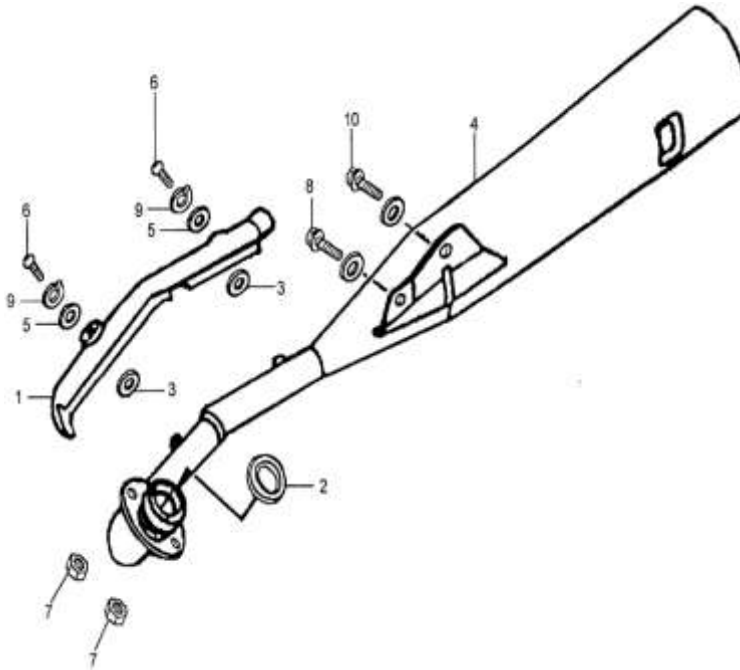

**IMPORTANT NOTICE !!!! PRICES QUOTED ARE INCLUSIVE OF VAT AND EX JHB.
PRICES MAY VARY FROM DEALER TO DEALER. PRICES MAY CHANGE WITHOUT NOTICE.**

EX MUFFLER

Ref Nr.	Part Nr.	Description	Q'ty	Price Incl
1	XL-3-001-1	18001-H136-0500	1	R 37.42
2	XL-3-002-1	18030-G124-0000	1	R 35.00
3	XL-3-001-2	GB/T97.1-1985	2	R 4.39
4	XL-3-001-110	18020-H136-0500	1	R 441.58
	XL-3-001-125			R 368.08
5	XL-3-001-2	GB/T96-1985	2	R 4.39
6	XL-3-001-4	GB/T818-2000	2	R 4.39
7	XL-3-003-1	GB/T6170-2000	2	R 10.49
8	XL-3-001-5	GB/T5787-1986	1	R 16.76
9	XL-1-652-4	GB/T96-1985	2	R 4.39
10	XL-3-001-7	GB/T5787-1986	1	R 4.82