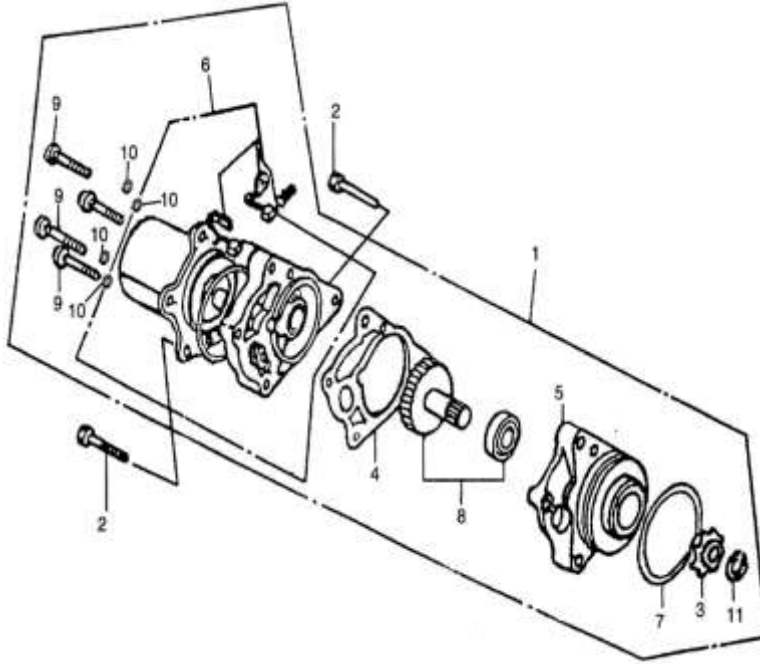

**IMPORTANT NOTICE !!!! PRICES QUOTED ARE INCLUSIVE OF VAT AND EX JHB.
PRICES MAY VARY FROM DEALER TO DEALER. PRICES MAY CHANGE WITHOUT NOTICE.**

STARTING MOTOR

Ref Nr.	Part Nr.	Description	Q'ty	Price Incl
1	XL-11-050-110	82200-G011-0000	1	R 502.74
	XL-11-050-125			TBA
2	XL-1-029-1	GB/T5787-1986	2	R 12.57
3	XL-11-050-111	21421-G011-0000	1	R 52.35
4	PART OF ITEM 1	90225-G011-0000	1	TBA
5	PART OF ITEM 1	82201-G011-0000	1	TBA
6	PART OF ITEM 1	82210-G011-0000	1	TBA
7	XL-11-050-112	GB3452.1-1992	1	TBA
8	PART OF ITEM 1	82220-G011-0000	1	TBA
9	PART OF ITEM 1	GB/T819.1-2000	4	TBA
10	PART OF ITEM 1	GB/T97.1-1985	4	TBA
11	XL-11-050-113	GB/T97.1-1985	1	R 4.39