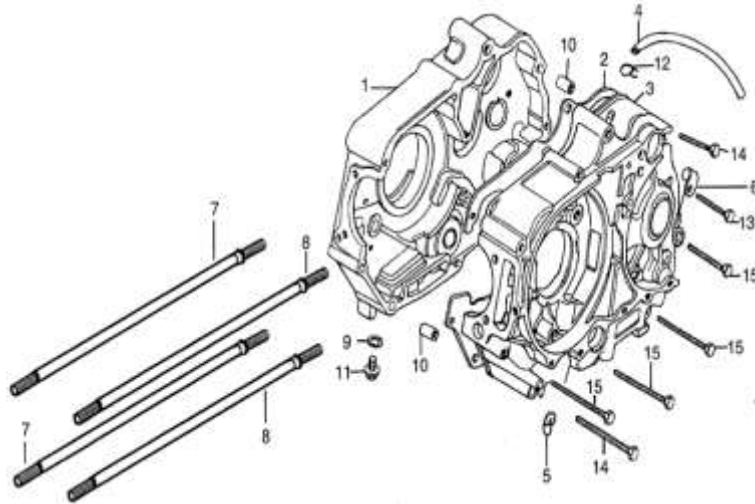

Vuka XL 110 125 Parts Catalogue

**IMPORTANT NOTICE !!!! PRICES QUOTED ARE INCLUSIVE OF VAT AND EX JHB.
PRICES MAY VARY FROM DEALER TO DEALER. PRICES MAY CHANGE WITHOUT NOTICE.**

CRANKCASE

Ref Nr.	Part Nr.	Description	Q'ty	Price Incl
1	XL-1-007-10	1222B-D002-0000	1	R 122.21
2	XL-1-668-1	90208-D002-0000	1	R 26.25
	XL-1-668-2			TBA
3	XL-1-007-20	1212B-D002-0000	1	R 174.56
4	XL-1-007-50	12105-D002-0000	1	R 13.12
5	XL-1-007-51	12108-D002-0000	1	TBA
6	XL-1-007-52	12305-G011-0000	1	TBA
7	XL-1-662-1	90101-F004-0000	2	R 26.25
	XL-1-662-2			R 11.73
8	XL-1-663-1	90102-F004-0000	2	R 26.25
	XL-1-663-2			TBA
9	XL-1-622-1	91305-D002-0000	1	R 4.39
	XL-1-622-2			TBA
10	XL-1-007-12	91504-D002-0000	2	R 13.12
11	XL-1-623-1	91103-D002-0000	1	R 20.95
	XL-1-623-2			TBA
12	XL-4-009-5	12103-D002-0000	1	R 13.12
13	XR-1-007-13	GB/T5787-1986	1	R 5.27
14	XL-1-007-14	GB/T5787-1986	2	R 5.27
15	XL-1-007-15	GB/T5787-1986	4	R 12.57