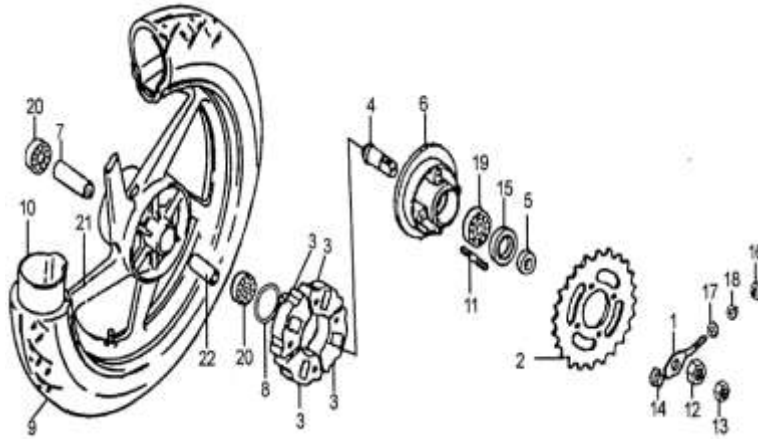

Vuka XL 110 125 Parts Catalogue

**IMPORTANT NOTICE !!!! PRICES QUOTED ARE INCLUSIVE OF VAT AND EX JHB.
PRICES MAY VARY FROM DEALER TO DEALER. PRICES MAY CHANGE WITHOUT NOTICE.**

REAR WHEEL

Ref Nr.	Part Nr.	Description	Q'ty	Price Incl
1	XL-2-008-1	35010-G129-0000	CHAIN ADJUSTER - LEFT	1 R 16.87
2	XL-2-010-110		REAR SPROCKET (110cc 40 TEETH)	1 R 106.13
	XL-2-010-125	55002-G129-0000	REAR SPROCKET (125cc 36 TEETH)	R 104.74
3	XL-6-013-110	55001-G129-0000	TORQUE ABSORBER RUBBER	1 R 149.63
	XL-6-013-125	55001-G129-0000	TORQUE ABSORBER RUBBER	TBA
4	XL-6-012-1	55008-G124-0000	BUSH	1 R 13.12
	XL-6-012-3		BUSH	TBA
5	XL-6-012-2	51201-G129-0000	BUSH	1 TBA
	XL-6-012-4		BUSH	TBA
6	XL-6-012-110		HUB (110)	1 R 110.01
	XL-6-012-125	55000-G129-0000	HUB (125)	1 R 104.69
7	XL-6-009-3	51212-H136-0500	BEARING BUSH	1 R 4.53
8	XL-6-009-4	90126-H136-0500	O-RING 35 X 3	1 R 17.27
9	XL-6-010-1	51203-H136-0500	TYRE (2.75-17)	4 R 172.28
10	XL-6-011-1	51204-H136-0500	INNER TUBE	1 R 62.84
	XL-6-030-110		SPROCKET ATTACHMENT BOLT	1 R 17.51
	XL-6-030-125	55004-G129-0000	SPROCKET ATTACHMENT STUD	1 R 6.90
	XL-6-028-110		SPROCKET RETAINING NUT	1 R 4.39
	XL-6-029-110		SPROCKET TAB PLATE	1 R 13.12
12	XR-1-652-7	91227-G129-0000	NUT M6	1 R 4.39
13	XL-6-008-1	GB/T6187.2-2000	NUT M10	1 R 4.39
14	XL-6-028-2	GB/T6177.2-2000	NUT M8 X 1.25	2 R 10.49
15	XL-6-012-5	55003-G129-0000	OIL SEAL 35 X 45 X 6	1 R 17.27
16	XR-1-652-7	GB/T6170-2000	NUT M6	1 R 4.39
17	XL-1-047-10	GB/T97.1-1985	WASHER 6	1 R 4.39
18	XL-1-047-10	GB/T93-1987	WASHER 6	R 4.39
19	XL-2-008-160203	GB/T276-1994	BEARING 160203	TBA
20	XL-6-009-160301	GB/T276-1994	BEARING 160301	R 62.84
21	XL-6-009-110	51220-H136-0500	ALLOY WHEEL ASSEMBLY (110CC)	R 459.38
	XL-6-009-125		ALLOY WHEEL ASSEMBLY (125CC)	R 459.38
	XL-6-015-110		LEFT AXLE SPACER	R 10.82
22	XL-6-014-125	51222-H136-0500	LEFT AXLE SPACER	R 31.44