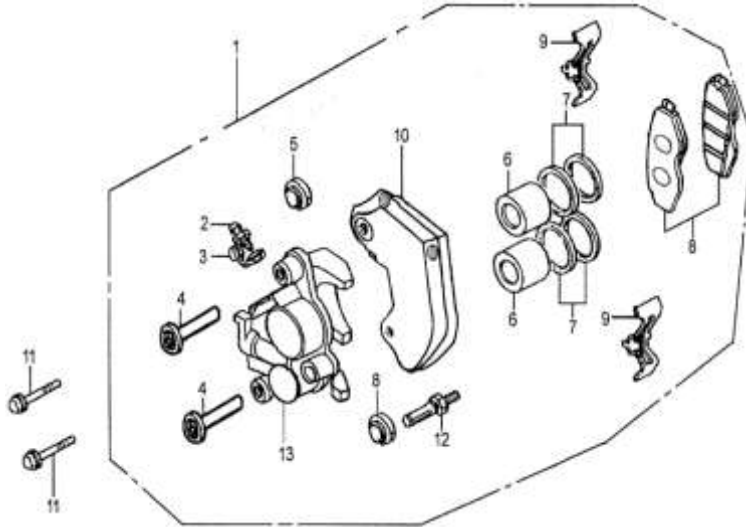

**IMPORTANT NOTICE !!!! PRICES QUOTED ARE INCLUSIVE OF VAT AND EX JHB.
PRICES MAY VARY FROM DEALER TO DEALER. PRICES MAY CHANGE WITHOUT NOTICE.**

F. BRAKE CALIPER

Ref Nr.	Part Nr.	Description	Q'ty	Price Incl
1	XL-5-107-125	53200-H136-0500	1	TBA
2	XL-5-107-1	53218-H136-0500	1	TBA
3	XL-5-107-2	53219-H136-0500	1	TBA
4	XL-5-107-3	53208-H136-0500	1	TBA
5	XL-5-107-4	53223-H136-0500	2	TBA
6	XL-5-107-5	53202-H136-0500	2	TBA
7	XL-5-107-6	53203-H136-0500	4	TBA
8	XL-5-107-7	53205-H136-0500	2	R 62.87
9	XL-5-107-8	53211-H136-0500	2	TBA
10	XL-5-107-9	53212-H136-0500	1	TBA
11	XL-5-107-10	GB/T5787-1986	2	R 8.74
12	XL-5-107-11	53213-H136-0500	1	TBA
13	XL-5-107-12	53210-H136-0500	1	R 83.69