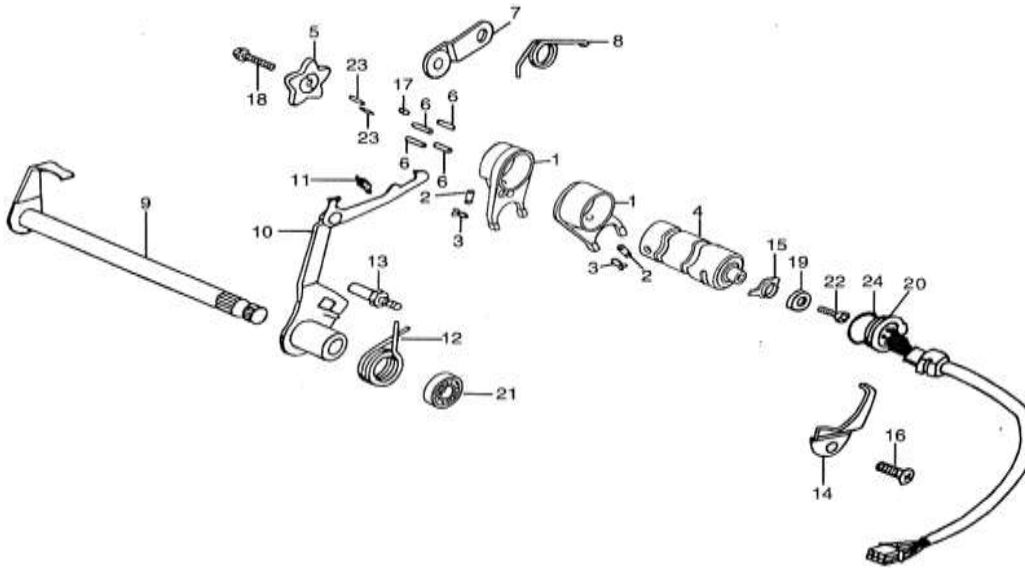

Vuka XL 110 125 Parts Catalogue

**IMPORTANT NOTICE !!!! PRICES QUOTED ARE INCLUSIVE OF VAT AND EX JHB.
PRICES MAY VARY FROM DEALER TO DEALER. PRICES MAY CHANGE WITHOUT NOTICE.**

GEAR SHIFT

Ref Nr.	XL	Part Nr.	Description	Q'ty	Price Incl
1	XL-1-010-20	24101-D002-0000	FORK GEARSHIFT	2	R 69.87
2	XL-1-010-21	24102-D002-0000	GUIDE PIN	2	R 13.12
3	XL-1-010-22	24103-D002-0000	GUIDE PIN CLIP	1	R 13.12
4	XL-1-010-23	24201-D002-0000	GEARSHIFT CAM	1	R 104.69
5	XL-1-010-24	24202-G011-000	BAFFLE GEARSHIFT DRUM	4	R 16.96
6	XL-1-010-25	24203-D002-0000	PIN GEARSHIFT DRUM	5	R 3.45
7	XL-1-010-26	2434A-D002-0000	GEARSHIFT PLATE	1	R 15.16
8	XL-1-010-27	24304-D002-0000	SPRING GEARSHIFT PLATE	1	R 41.90
9	XL-1-010-1	2432A-D002-0000	GEARSHIFT SHAFT ASSEMBLY	1	R 272.32
10	XL-1-010-2	2433-D002-0000	GEARSHIFT ARM ASSEMBLY	1	R 272.32
11	XL-1-010-16	24331-D002-0000	SPRING GEARSHIFT ARM	1	R 3.45
12	XL-1-010-4	24305-D002-0000	RETURN SPRING GEARSHIFT LEVER	1	R 3.66
13	XL-1-010-5	91108-D002-0000	FIXING BOLT	1	R 3.01
14	XL-1-010-6	88002-G011-0000	PRESSING PLATE GEAR SWITCH ASSEMBLY	1	R 7.13
15	XL-1-010-7	24204-D002-0000	POSITION PLATE GEAR SWITCH	1	R 52.35
16	XL-1-037-4	GB/T818-2000	CLIP	1	R 4.97
17	XL-1-010-9	GB/T119.2-2000	NEEDLE 3 X 73	1	R 3.45
18	XL-1-050-4	GB/T5783-2000	BOLT M6×16	1	R 5.27
19	XL-1-010-11	88004-G011-0000	CIRCLIP 20	1	R 5.69
20	XL-10-024-1	88100-G011-0000	GEAR POSITION TRANSDUCER	1	R 41.90
21	XL-1-010-12	90305-D002-0000	OIL SEAL	2	R 17.51
22	XL-1-010-13	GB/T5783-2000	BOLT	1	TBA
23	XL-1-010-14	GB/T309-1984	PIN 4×11	2	R 2.81
24	XL-1-010-15	GB3452.1-1992	O-RING 18 X 3	1	R 4.39