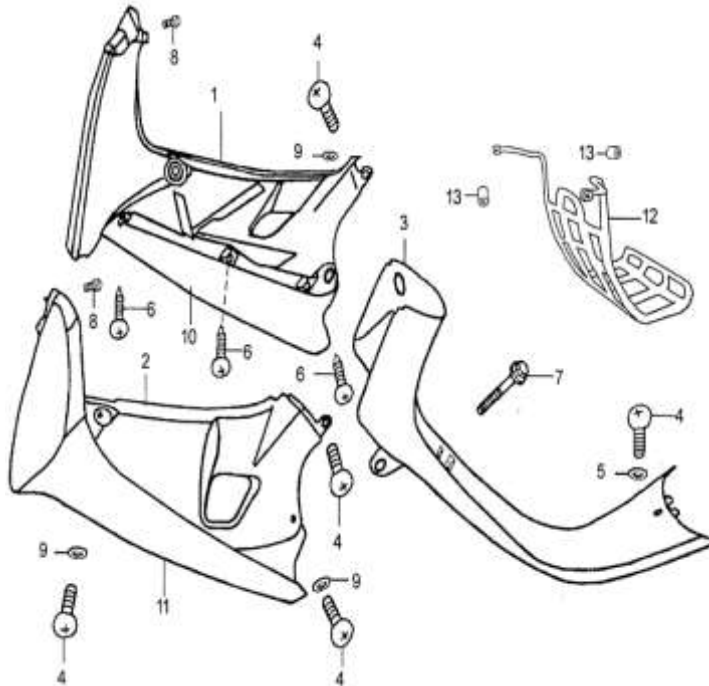

**IMPORTANT NOTICE !!!! PRICES QUOTED ARE INCLUSIVE OF VAT AND EX JHB.
PRICES MAY VARY FROM DEALER TO DEALER. PRICES MAY CHANGE WITHOUT NOTICE.**

F. SHIELD / MID. SHIELD

Ref Nr.	Part Nr.	Description	Q'ty	Price Incl
	XL-9-022-BLK-110	KNEE FAIRING INNER SECTION		R 146.63
	XL-9-022-SIL-110	62402-G129-0000		R 146.63
	XL-9-022-BLU-110	KNEE FAIRING INNER SECTION		R 146.63
	XL-9-022-RED-110	KNEE FAIRING INNER SECTION		R 146.63
	XL-9-022-YEL-110	KNEE FAIRING INNER SECTION		R 146.63
1	XL-9-022-BLK-125	KNEE FAIRING INNER SECTION		R 102.98
	XL-9-022-SIL-125			TBA
	XL-9-022-RED-125	KNEE FAIRING INNER SECTION		R 183.31
	XL-9-023-BLK-110	62403-G129-0000		R 146.63
	XL-9-023-SIL-110			R 146.63
	XL-9-023-BLU-110	KNEE FAIRING INNER SECTION		R 146.63
	XL-9-023-RED-110	KNEE FAIRING INNER SECTION		R 146.63
	XL-9-023-YEL-110	KNEE FAIRING INNER SECTION		R 146.63
2	XL-9-023-BLK-125	KNEE FAIRING INNER SECTION		R 183.31
	XL-9-023-SIL-125			R 183.31
	XL-9-023-RED-125	KNEE FAIRING INNER SECTION		R 146.63
3	XL-9-005-1	62201-G129-0000		R 62.84
4	XR-1-032-11	GB/T818-2000		R 12.57
5	XL-1-047-10	GB/T96-1985		R 4.39
6	XL-9-050-1	GB/T845-1985		R 4.39
7	XL-9-046-1	GB/T818-2000		R 31.44
8	XL-9-045-1	GB/T818-2000		R 3.51
9	XL-1-047-10	GB/T96-1985		R 4.39
	XL-9-002-BLK-110	63406-G129-0000		R 146.63
	XL-9-002-SIL-110			R 146.63
	XL-9-002-BLU-110	KNEE FAIRING - OUTER SECTION RIGHT		R 146.63
	XL-9-002-RED-110	KNEE FAIRING - OUTER SECTION RIGHT		R 146.63
	XL-9-002-YEL-110	KNEE FAIRING - OUTER SECTION RIGHT		R 146.63
10	XL-9-002-BLK-125	KNEE FAIRING - OUTER SECTION RIGHT		R 122.21
	XL-9-002-SIL-125			R 183.31
	XL-9-002-RED-125	KNEE FAIRING - OUTER SECTION RIGHT		R 122.21
	XL-9-001-BLK-110	63401-G129-0000		R 122.21
	XL-9-001-SIL-110			R 146.63
	XL-9-001-BLU-110	KNEE FAIRING - OUTER SECTION LEFT		R 146.63
	XL-9-001-RED-110	KNEE FAIRING - OUTER SECTION LEFT		R 146.63
	XL-9-001-YEL-110	KNEE FAIRING - OUTER SECTION LEFT		R 146.63
11	XL-9-001-BLK-125	KNEE FAIRING - OUTER SECTION LEFT		R 183.31
	XL-9-001-SIL-125			R 183.31
	XL-9-001-RED-125	KNEE FAIRING - OUTER SECTION LEFT		R 183.31
12	XL-11-001-1	42130-G129-0000		R 52.35
13	XL-9-046-1	42131-G129-0000		R 31.44