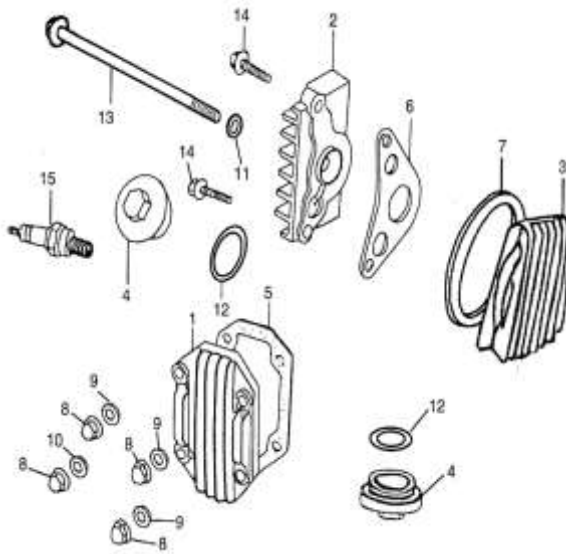

**IMPORTANT NOTICE !!!! PRICES QUOTED ARE INCLUSIVE OF VAT AND EX JHB.
PRICES MAY VARY FROM DEALER TO DEALER. PRICES MAY CHANGE WITHOUT NOTICE.**

CYLINDER HEAD COVER

Ref Nr.	New code	Part Nr.	Description	Q'ty	Price Incl
1	XL-1-020-1	11226-H021-0000	UPPER COVER CYLINDER HEAD	1	R 35.00
2	XL-1-047-2	11228-D002-0000	CYLINDER HEAD COVER	1	R 52.35
3	XL-1-047-3	11227-D002-0000	CYLINDER HEAD COVER	1	R 52.35
4	XL-1-020-5	11229-D002-0000	ROCKER COVER	2	R 69.87
5	XL-1-573-1	90201-D002-0000	GASKET CYLINDER HEAD UPPER COVER	1	R 26.25
6	XL-1-047-5	90203-D002-0000	CYLINDER HEAD COVER GASKET	1	R 26.25
7	XL-1-047-6	90202-D002-0000	CYLINDER HEAD COVER GASKET	1	R 26.25
8	XL-1-571-2	91202-D002-0000	TECTIFORM NUT M7	4	R 4.39
9	XL-1-572-2	91302-D002-0000	WASHER	3	R 4.39
11	XL-1-047-10	91301-D002-0000	WASHER 6	1	R 4.39
12	XL-1-020-2	GB3452.1-1992	O-RING 315 X 355	1	R 4.39
13	XR-1-037-17	GB/T5788-1986	BOLT M6x110	1	R 12.57
14	XL-1-047-13	GB/T5787-1986	BOLT M6 X 20	2	R 5.27
15	CC-1-028-1	81300-D002-0000	ENGINE OIL (10W40 SF)	1	R 55.86
	XL-1-007-110		ENGINE 110CC		R 2,827.91
	XL-1-007-125		ENGINE 125cc		R 3,149.99
	CC-1-028-1		ENGINE OIL (10W40 SF)		R 55.86