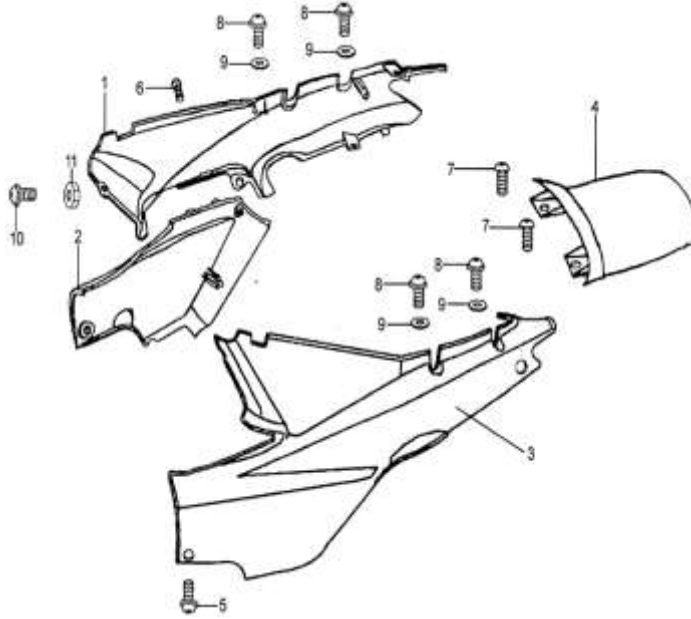

**IMPORTANT NOTICE !!!! PRICES QUOTED ARE INCLUSIVE OF VAT AND EX JHB.
PRICES MAY VARY FROM DEALER TO DEALER. PRICES MAY CHANGE WITHOUT NOTICE.**

SIDE COVER

Ref Nr.	Part Nr.	Description	Q'ty	Price Incl	
1	XL-9-006-BLK-110	63352-G129-0000	RIGHT REAR SIDE FAIRING	1	TBA
	XL-9-006-SIL-110		RIGHT REAR SIDE FAIRING		TBA
	XL-9-006-BLU-110		RIGHT REAR SIDE FAIRING		R 167.58
	XL-9-006-RED-110		RIGHT REAR SIDE FAIRING		R 167.58
	XL-9-006-YEL-110		RIGHT REAR SIDE FAIRING		R 167.58
	XL-9-006-BLK-125		RIGHT REAR SIDE FAIRING		R 139.56
	XL-9-006-SIL-125		RIGHT REAR SIDE FAIRING		R 167.58
	XL-9-006-RED-125		RIGHT REAR SIDE FAIRING		R 209.35
2	XL-9-009-BLK-110	63361-G129-0000	MAINTENANCE COVER	1	R 167.58
	XL-9-009-SIL-110		MAINTENANCE COVER		R 167.58
	XL-9-009-BLU-110		MAINTENANCE COVER		R 167.58
	XL-9-009-RED-110		MAINTENANCE COVER		R 167.58
	XL-9-009-YEL-110		MAINTENANCE COVER		R 167.58
	XL-9-009-BLK-125		MAINTENANCE COVER		R 209.35
	XL-9-009-SIL-125		MAINTENANCE COVER		TBA
	XL-9-009-RED-125		MAINTENANCE COVER		R 139.56
3	XL-9-007-BLK-110	63341-G129-0000	LEFT REAR SIDE FAIRING	1	TBA
	XL-9-007-SIL-110		LEFT REAR SIDE FAIRING		TBA
	XL-9-007-BLU-110		LEFT REAR SIDE FAIRING		R 167.58
	XL-9-007-RED-110		LEFT REAR SIDE FAIRING		R 167.58
	XL-9-007-YEL-110		LEFT REAR SIDE FAIRING		R 167.58
	XL-9-007-BLK-125		LEFT REAR SIDE FAIRING		R 139.56
	XL-9-007-SIL-125		LEFT REAR SIDE FAIRING		R 167.58
	XL-9-007-RED-125		LEFT REAR SIDE FAIRING		R 167.58
4	XL-9-008-BLK-110	63602-G129-0000	COVER UPPER CENTER	1	R 31.44
	XL-9-008-SIL-110		COVER UPPER CENTER		R 31.44
	XL-9-008-BLU-110		COVER UPPER CENTER		R 31.44
	XL-9-008-RED-110		COVER UPPER CENTER		R 31.44
	XL-9-008-YEL-110		COVER UPPER CENTER		R 31.44
	XL-9-008-BLK-125		COVER UPPER CENTER		R 39.37
	XL-9-008-SIL-125		COVER UPPER CENTER		R 39.37
	XL-9-008-RED-125		COVER UPPER CENTER		R 39.37
5	XR-1-560-5	GB/T818-2000	BOLT M6×16		R 5.27
6	XR-1-032-11	GB/T818-2000	BOLT M6×25		R 12.57
7	XR-1-560-5	91103-G129-0000	BOLT M6×16		R 5.27
8	XR-1-560-5	91104-G129-0000	BOLT M6×16		R 5.27
9	XL-1-047-10	GB/T96-1985	WASHER 6		R 4.39
10	XL-9-098-2	91102-G129-0000	BOLT M5×25		R 4.39
11	XL-9-098-2	GB/T6170-2000	BOLT M5×25		R 4.39