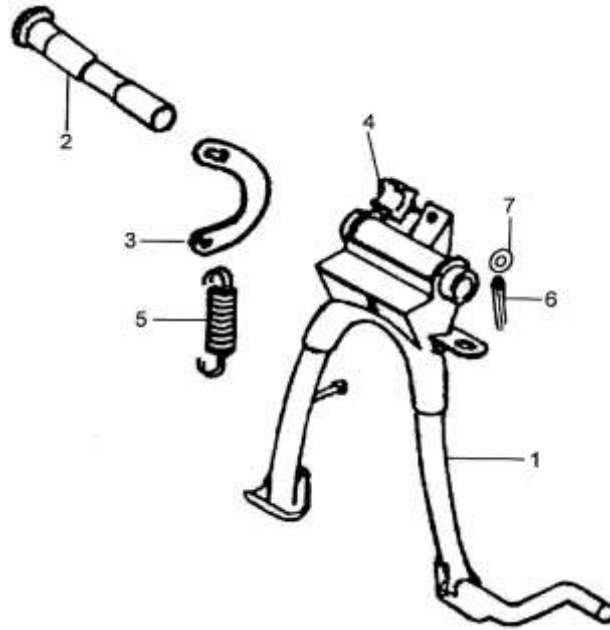

**IMPORTANT NOTICE !!!! PRICES QUOTED ARE INCLUSIVE OF VAT AND EX JHB.
PRICES MAY VARY FROM DEALER TO DEALER. PRICES MAY CHANGE WITHOUT NOTICE.**

MAIN STAND

Ref Nr.		Part Nr.	Description	Q'ty	Price Incl
1	XL-9-088-110	32200-G129-0000	MAIN STAND ASSEMBLY	1	R 83.79
	XL-9-088-125		MAIN STAND ASSEMBLY		TBA
2	XL-9-089-110	32281-G129-0000	CENTRE STAND PIVOT	1	R 31.44
	XL-9-089-125		CENTRE STAND PIVOT		TBA
3	XL-9-086-110	32203-G129-0000	CENTRE STAND SPRING HOOK	1	R 31.44
	XL-9-086-125		CENTRE STAND SPRING HOOK		R 7.88
4	XL-9-083-110	32204-G129-0000	DAMPING PAD MAIN STAND	1	R 31.44
	XL-9-083-125		DAMPING PAD MAIN STAND		TBA
5	XL-9-087-110	32202-H136-0500	SPRING	1	R 31.44
	XL-9-087-125		SPRING		TBA
6	LOCAL PURCHASE	GB/T91-2000	SPLIT PIN 3 X 30	1	TBA
7	XL-9-084-110	GB/T97.3-2000	WASHER 16	1	R 4.39
	XL-9-084-125		WASHER 16		TBA