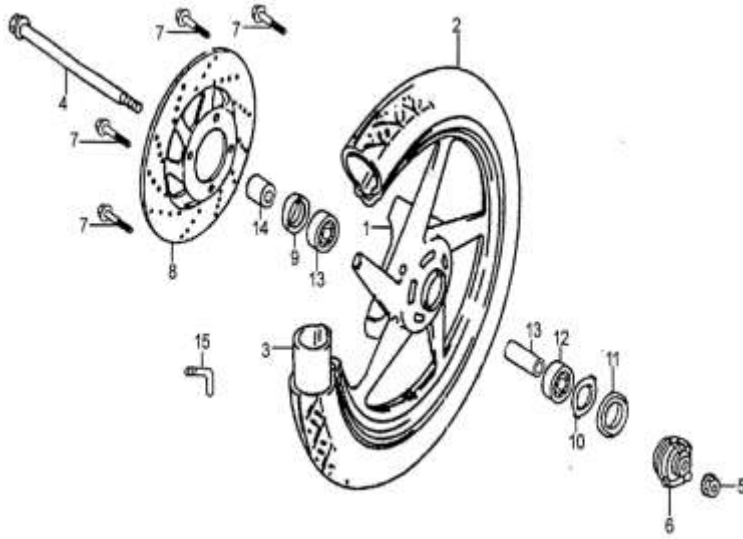

**IMPORTANT NOTICE !!!! PRICES QUOTED ARE INCLUSIVE OF VAT AND EX JHB.
PRICES MAY VARY FROM DEALER TO DEALER. PRICES MAY CHANGE WITHOUT NOTICE.**

F. WHEEL

Ref Nr.	Part Nr.	Description	Q'ty	Price Incl
1	XL-6-003-125	51120-H136-0500	1	R 628.43
	XL-6-003-110			R 628.43
2	XL-6-004-1	51103-H136-0500	1	R 163.69
3	XL-6-005-1	51104-H136-0500	1	R 62.84
4	XL-6-001-1	51181-G129-0000	1	R 17.51
5	XL-6-008-1	GB/T6187.1-2000	1	R 4.39
6	XL-6-080-125	87330-G129-0000	1	R 52.35
7	XL-6-084-125	GB/T70.1-2000	4	TBA
8	XL-6-002-125	51111-H136-0500	1	R 57.48
9	XL-6-003-126	51115-H136-0500	1	R 5.60
10	XL-6-080-126	87322-H136-0500	1	R 17.27
11	XL-6-003-7	51115-H136-0500	1	R 35.00
12	XL-6-003-6310	GB/T276-1994	2	R 62.84
13	XL-6-003-6	51202-G129-0000	1	R 13.12
14	XL-6-002-110		1	R 31.44
	XL-6-002-125	51201-G129-0000	1	R 57.48
15	XL-6-016-2	51106-H136-0500		R 20.95