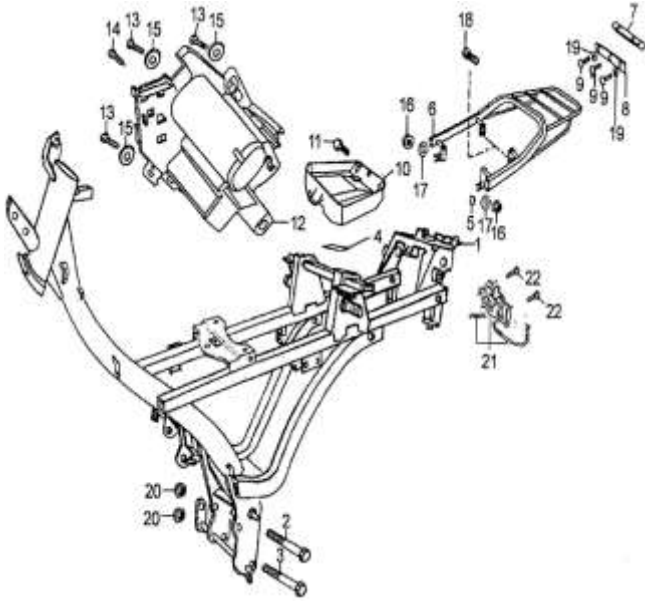

Vuka XL 110 125 Parts Catalogue

**IMPORTANT NOTICE !!!! PRICES QUOTED ARE INCLUSIVE OF VAT AND EX JHB.
PRICES MAY VARY FROM DEALER TO DEALER. PRICES MAY CHANGE WITHOUT NOTICE.**

FRAME

Ref Nr.		Part Nr.	Description	Q'ty	Price Incl
1	NOT AVAILABLE	31100-H136-0500	FRAME	1	TBA
2	XL-9-029-110	91101-G129-0000	UPPER BOLT	1	R 20.95
	XL-9-029-125		UPPER BOLT		TBA
3	XL-9-030-110	91102-G129-0000	LOWER BOLT	1	R 20.95
	XL-9-030-125		LOWER BOLT		TBA
5	XL-9-011-2	42203-G129-0000	REAR FRAME ASSEMBLY RUBBER	2	R 134.01
6	XL-9-011-110	42200-H136-0500	REAR FRAME ASSEMBLY (110cc)	1	R 293.27
	XL-9-011-125		REAR FRAME ASSEMBLY (125cc)		R 201.42
10	XL-11-005-1	63701-G129-0000	TOOL CASE (BLACK)	1	R 31.44
11	XL-3-001-7	GB/T5787-1986	BOLT M8x22	1	R 4.82
12	XL-10-003-1	63705-G129-0000	BATTERY BOX	1	R 41.90
13	XL-1-050-4	GB/T5781-2000	BOLT M6x16	2	R 5.27
20	XR-1-571-16	GB/T6187.2-2000	NUT M8	2	R 4.39
21	XL-9-019-1	41490-G129-0000	LOCK MECHANISM SADDLE	1	R 41.90
22	XL-9-026-1		BOLT	2	R 4.19