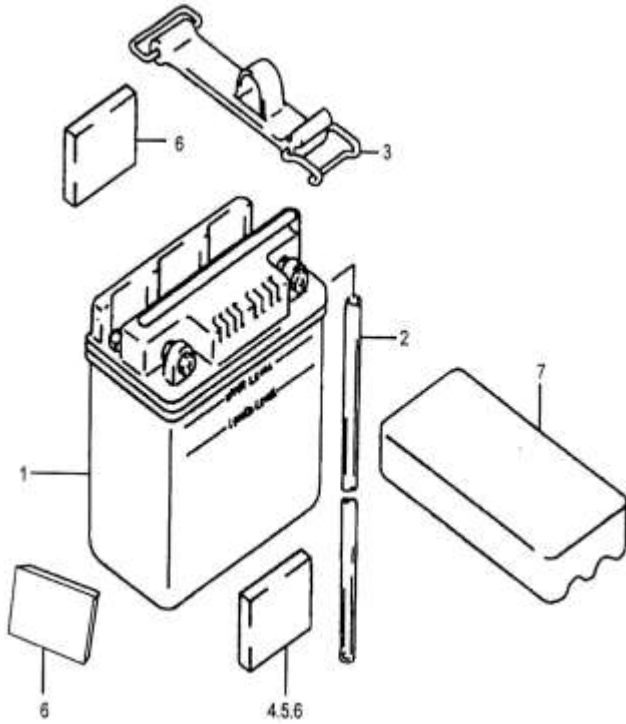

**IMPORTANT NOTICE !!!! PRICES QUOTED ARE INCLUSIVE OF VAT AND EX JHB.
PRICES MAY VARY FROM DEALER TO DEALER. PRICES MAY CHANGE WITHOUT NOTICE.**

BATTERY

Ref Nr.		Part Nr.	Description	Q'ty	Price Incl
1	XL-10-001-110	83200-G129-0000	BATTERY	1	R 261.90
	XL-10-001-125		BATTERY		R 261.90
2	PART OF ITEM 1	83201-G129-0000	BREATHER TUBE	1	TBA
3	XL-10-001-126	83210-G129-0000	SAFETY STRAP	1	TBA
4	XL-10-001-127	83209-G129-0000	DAMPING PAD 1	1	TBA
5	XL-10-001-128	83231-G129-0000	DAMPING PAD 2	1	TBA
6	XL-10-001-129	83232-G129-0000	DAMPING PAD 3	1	TBA
7	XL-10-001-130	83233-G129-0000	COVER BATTERY	1	R 28.70