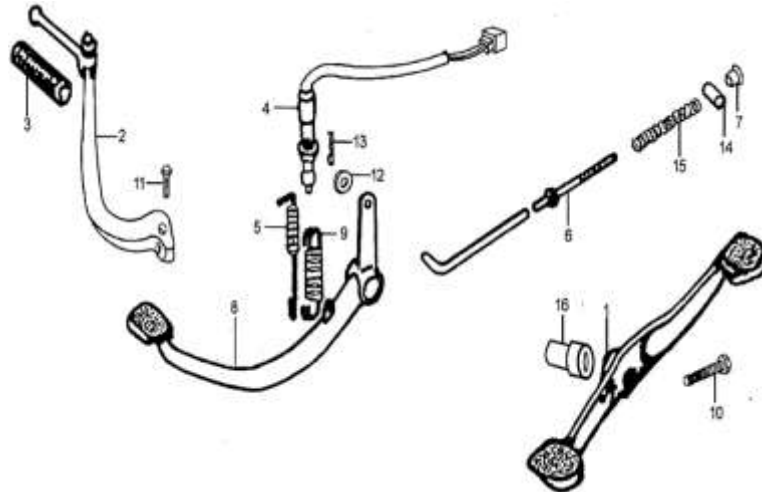

**IMPORTANT NOTICE !!!! PRICES QUOTED ARE INCLUSIVE OF VAT AND EX JHB.
PRICES MAY VARY FROM DEALER TO DEALER. PRICES MAY CHANGE WITHOUT NOTICE.**

REAR BRAKE ARM

Ref Nr.	Part Nr.	Description	Q'ty	Price Incl	
1	XL-1-013-1	24400-G129-0000	GEARSHIFT PEDAL	1	R 140.62
2	XL-1-016-1	21200-G129-0000	KICK STARTER	1	R 73.33
3	XL-1-015-1	21203-G129-0000	GRIP STARTING FOOTREST	1	R 41.90
4	XL-5-008-1	84600-G129-0000	BRAKE SWITCH ASSEMBLY	1	R 62.84
5	XL-5-011-1	84602-G129-0000	BRAKE SWITCH SPRING	1	R 31.44
6	XL-5-010-2	52201-G129-0000	BRAKE ROD	1	R 35.91
7	XL-5-047-1	52205-G129-0000	NUT	1	R 10.49
8	XL-5-010-1	52100-G129-0000	BRAKE PEDAL ASSEMBLY	1	R 62.84
9	XL-5-049-2	52101-H136-0500	BRAKE RETURN SPRING (VERTICAL MOUNTED)	1	R 31.44
9	XL-5-049-1		BRAKE RETURN SPRING (HORIZ MOUNTED)	1	R 31.44
10	XR-1-032-11	GB/T5783-2000	BOLT M6x25	1	R 12.57
11	XR-1-032-11	GB/T5783-2000	BOLT M6x25	1	R 12.57
12	XL-1-047-10	GB/T96-1985	WASHER 6	1	R 4.39
13	XL-5-010-4	GB/T91-2000	SPLIT PIN	1	TBA
14	XL-5-046-1	52204-G129-0000	BRAKE ARM JOINT PIN	1	R 13.12
15	XL-5-044-1	52203-G129-0000	SPRING	1	R 13.12
16	XL-1-013-2	24401-H136-0500	RUBBER COLLAR		TBA