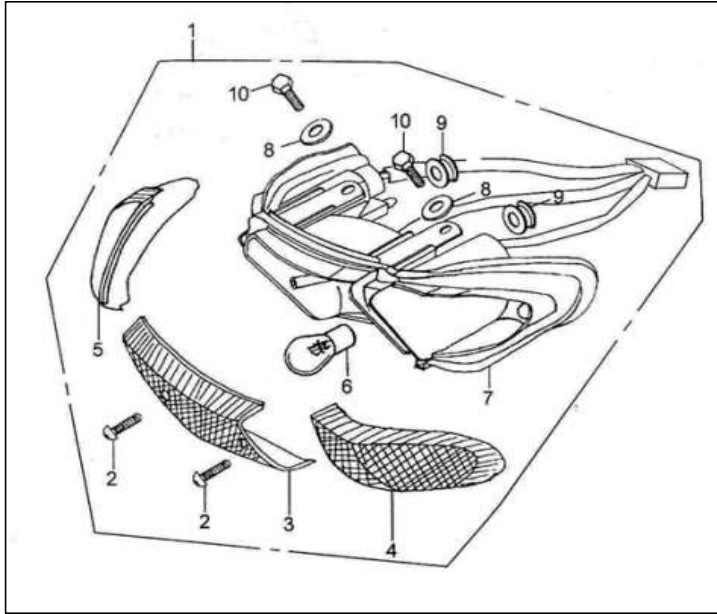

**IMPORTANT NOTICE !!!! PRICES QUOTED ARE INCLUSIVE OF VAT AND EX JHB.
PRICES MAY VARY FROM DEALER TO DEALER. PRICES MAY CHANGE WITHOUT NOTICE.**

TAIL LIGHT

Ref Nr.	Part Nr.	Description	Q'ty	Price Incl
1	XL-10-020-1	86200-H136-0500	1	R 314.21
2	XL-10-020-2	GB/T845-1985	2	TBA
3	XL-10-020-3	86204-H136-0500	1	R 35.91
4	XL-10-020-4	86205-H136-0500	1	R 35.00
5	XL-10-020-5	86206-H136-0500	1	R 31.92
6	XL-10-021-21	86260-H136-0500	1	R 8.74
7	XL-10-020-6	86230-H136-0500	1	TBA
8	XL-1-047-10	GB/T96-1985	2	R 4.39
9	XL-9-027-1	86201-H136-0500	2	R 31.44
10	XR-1-581-1	GB/T5783-2000	2	R 5.27
	XL-10-012-10			R 8.74