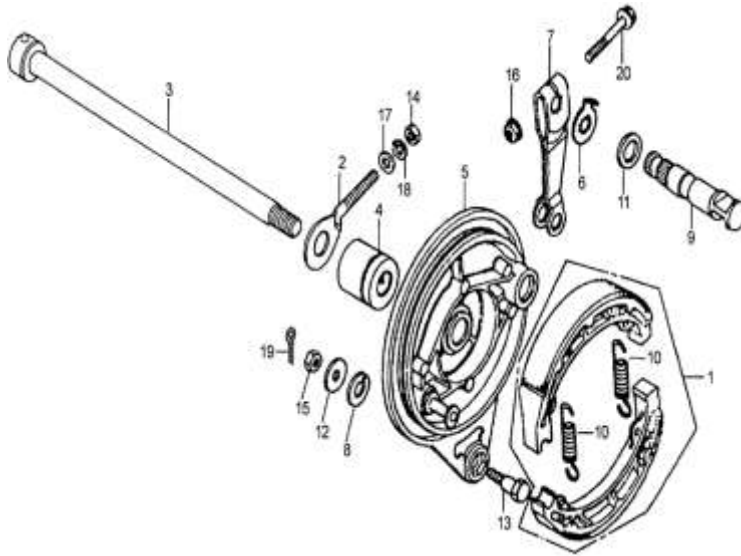

**IMPORTANT NOTICE !!!! PRICES QUOTED ARE INCLUSIVE OF VAT AND EX JHB.
PRICES MAY VARY FROM DEALER TO DEALER. PRICES MAY CHANGE WITHOUT NOTICE.**

REAR BRAKE

Ref Nr.	Part Nr.	Description	Q'ty	Price Incl
1	XL-5-001-1	54220-H136-0500	1	R 156.56
2	XL-2-009-1	35020-G129-0000	1	R 16.96
3	XL-6-007-1	51281-G124-0000	1	R 17.51
4	XL-6-015-1	51202-G129-0000	1	R 13.12
5	XL-5-041-1	54240-H136-0500	1	R 87.22
6	XL-5-036-1	54205-H136-0500	1	R 4.39
7	XL-5-033-1	54203-H136-0500	1	R 26.25
8	XL-1-652-4	GB/T848-1985	1	R 4.39
9	XL-5-038-1	54206-H136-0500	1	R 17.51
10	XL-5-043-1	54201-H136-0500	2	R 13.12
11	XL-5-037-1	54207-H136-0500	1	TBA
12	XL-1-717-2	GB/T848-1985	1	R 4.39
13	XL-5-042-1	91125-H136-0500	1	R 8.74
14	XR-1-652-7	GB/T6170-2000	1	R 4.39
15	XR-1-571-16	GB/T6170.1-2000	1	R 4.39
16	XR-1-652-7	GB/T6187.2-2000	1	R 4.39
17	XL-1-047-10	GB/T97.1-1985	1	R 4.39
18	XL-1-047-10	GB/T93-1987	1	R 4.39
19	XL-2-042-2	GB/T91-2000	1	TBA
20	XL-1-037-1	GB/T5782-2000	1	R 5.27
	XL-5-006-1			R 502.74