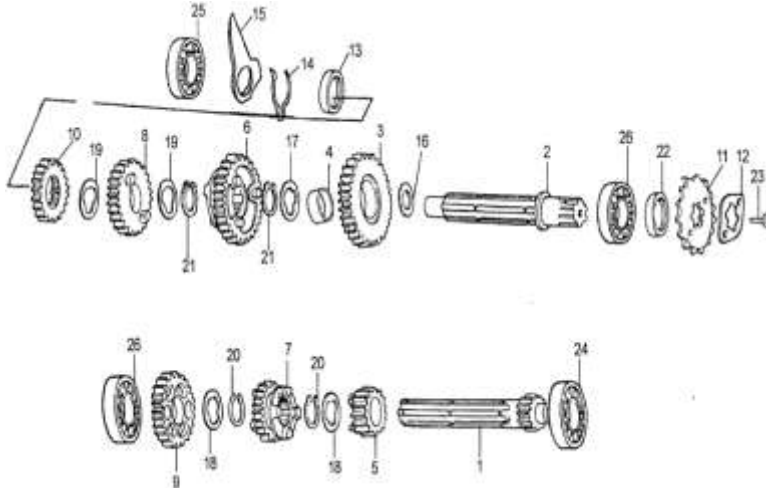

Vuka XL 110 125 Parts Catalogue

**IMPORTANT NOTICE !!!! PRICES QUOTED ARE INCLUSIVE OF VAT AND EX JHB.
PRICES MAY VARY FROM DEALER TO DEALER. PRICES MAY CHANGE WITHOUT NOTICE.**

TRANSMISSION MECHANISM

Ref Nr.	Part Nr.	Description	Q'ty	Price Incl
1	XL-1-010-500	23221-D002-0000	1	R 502.74
2	XL-1-010-550	23231-D002-0000	1	TBA
3	XL-1-010-551	23232-D002-0000	1	R 40.26
4	XL-1-010-556	23233-D002-0000	1	R 3.01
5	XL-1-010-502	23222-D002-0000	1	R 60.09
6	XL-1-010-552	23234-D002-0000	1	R 66.52
7	XL-1-010-503	23223-D002-0000	1	R 81.24
8	XL-1-010-553	23235-D002-0000	1	R 81.24
9	XL-1-010-504	23224-D002-0000	1	R 123.69
10	XL-1-010-554	23236-D002-0000	1	R 91.77
11	XL-2-019-1		1	R 91.21
11	XL-2-019-2	23401-D002-0000		R 104.25
12	XL-2-019-3	23402-D002-0000	1	R 31.44
13	XL-2-019-561	23237-D002-0000	1	R 3.01
14	XL-2-019-557	23238-D002-0000	1	R 2.81
15	XL-2-019-558	23239-D002-0000	1	R 42.58
16	XL-2-019-559	23241-D002-0000	1	R 2.81
17	XL-2-019-5510	23242-D002-0000	1	R 2.81
18	XL-2-019-505	23225-D002-0000	2	R 2.81
19	XL-2-019-5511	23243-D002-0000	2	R 4.39
20	XL-2-019-506	GB894.1-1986	2	R 2.81
21	XL-2-019-5512	GB894.1-1986	2	TBA
22	XL-2-019-5513	90304-D002-0000	1	R 17.51
23	XL-2-019-10	GB/T5782-2000	1	R 13.12
24	XL-1-010-6101	GB/T276-1994	1	R 14.02
25	XL-1-010-6201	GB/T276-1994	1	R 26.25
26	XL-1-010-6201	GB/T276-1994	2	R 26.25
27	XL-1-010-50			R 232.46
28	XL-1-010-55			R 232.46