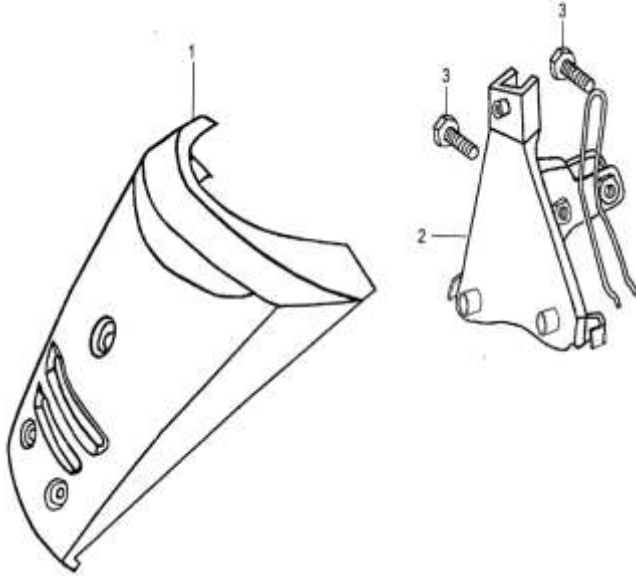

**IMPORTANT NOTICE !!!! PRICES QUOTED ARE INCLUSIVE OF VAT AND EX JHB.
PRICES MAY VARY FROM DEALER TO DEALER. PRICES MAY CHANGE WITHOUT NOTICE.**

F. COVER

Ref Nr.	Part Nr.	Description	Q'ty	Price Incl	
1	XL-9-003-BLK-125	62301-G129-0000	FRONT COVER (125cc)	1	R 209.48
	XL-9-003-SIL-125		FRONT COVER (125cc)	1	R 209.48
	XL-9-003-RED-125		FRONT COVER (125cc)	1	R 209.48
	XL-9-003-BLK-110		FRONT COVER (110cc)	1	R 209.48
	XL-9-003-SIL-110		FRONT COVER (110cc)	1	TBA
	XL-9-003-BLU-110		FRONT COVER (110cc)	1	R 209.48
	XL-9-003-RED-110		FRONT COVER (110cc)	1	R 209.48
	XL-9-003-YEL-110		FRONT COVER (110cc)	1	R 209.48
2	XL-9-097-1	31203-G129-0000	BRACKET FRONT COVER		R 62.84
3	XL-9-024-1	GB/T5787-1986	BOLT M8 X 32		R 7.03