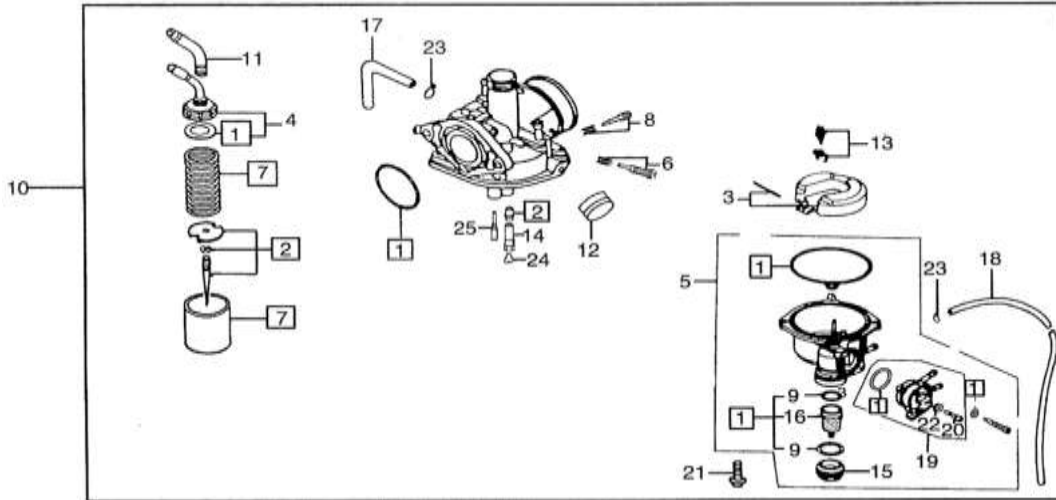

**IMPORTANT NOTICE !!!! PRICES QUOTED ARE INCLUSIVE OF VAT AND EX JHB.
PRICES MAY VARY FROM DEALER TO DEALER. PRICES MAY CHANGE WITHOUT NOTICE.**

CARBURETOR

Ref Nr.	Part Nr.	Description	Q'ty	Price Incl
1	XL-1-002-2	17120-H136-0500	1	TBA
2	XL-1-002-3	17130-H136-0500	1	R 26.25
3	XL-1-002-4	17140-H136-0500	1	TBA
4	XL-1-002-5	17161-H136-0500	1	R 91.77
5	XL-1-002-6	1715A-H136-0500	1	TBA
6	XL-1-002-7	17112-H136-0500	1	TBA
7	XL-1-002-8	17110-H136-0500	1	TBA
8	XL-1-002-9	17113-H136-0500	1	TBA
9	XL-1-002-10	9023B-H136-0500	1	TBA
10	XL-1-002-1	17100-H136-0500	1	R 481.79
11	XL-1-002-11	17123-H136-0500	1	TBA
12	XL-1-002-12	17122-H136-0500	1	TBA
13	XL-1-002-13	1710B-H136-0500	1	TBA
14	XL-1-002-14	17124-H136-0500	1	TBA
15	XL-1-002-15	91228-H136-0500	1	TBA
16	XL-1-002-16	17127-H136-0500	1	TBA
17	XL-1-002-17	17125-H136-0500	1	TBA
18	XL-1-002-18	17121-H136-0500	1	R 7.18
19	XL-1-002-19	17190-H136-0500	1	TBA
20	XL-1-002-20	GB/T818-2000	1	TBA
21	XL-1-002-21	GB/T818-2000	1	TBA
22	XL-1-002-22	91326-H136-0500	1	TBA
23	XL-1-002-23	17128-H136-0500	2	TBA
24	XL-1-002-24	17126-H136-0500	1	TBA
25	XL-1-002-25	17127-H136-0500	1	TBA