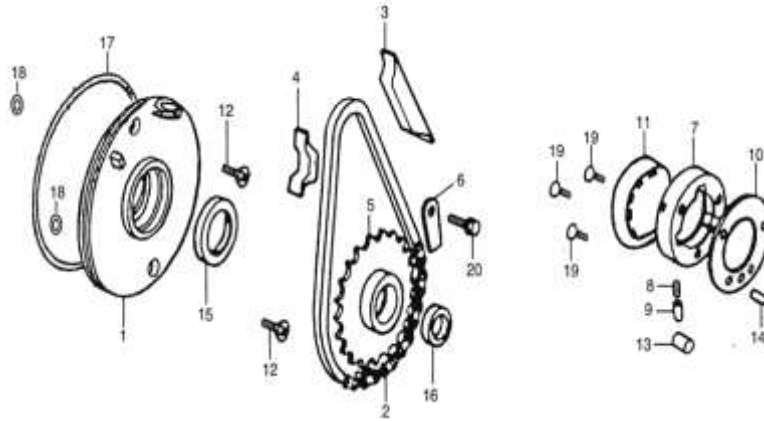

**IMPORTANT NOTICE !!!! PRICES QUOTED ARE INCLUSIVE OF VAT AND EX JHB.
PRICES MAY VARY FROM DEALER TO DEALER. PRICES MAY CHANGE WITHOUT NOTICE.**

STARTING CLUTCH

Ref Nr.	XL-	Part Nr.	Description	Q'ty	Price Incl
1	XL-1-734-20	21406-G011-0000	OIL SEPARATOR	1	R 26.25
2	XL-1-734-21	2140A-G011-0000	STARTER DRIVE CHAIN	1	R 34.91
3	XL-1-734-22	2144B-G011-0000	GUIDE PLATE	1	R 16.96
4	XL-1-734-23	2143B-G011-0000	TENSION PLATE	1	R 14.96
5	XL-1-734-24	21422-G011-0000	STARTER DRIVE SPROCKET	1	R 52.35
6	XL-1-734-25	21407-G011-0000	POSITION PLATE	1	TBA
7	XL-1-734-2	21307-G011-0000	STARTING CLUTCH ASSEMBLY	1	R 28.14
8	XL-1-734-3	21303-G011-0000	SPRING	3	TBA
9	XL-1-734-4	21306-G011-0000	CALKING	3	TBA
10	XL-1-734-5	21309-G011-0000	STARTER CLUTCH GASKET	1	TBA
11	XL-1-734-6	21307-G011-0000	OUTER COVER STARTER CLUTCH	1	TBA
12	XL-1-050-4	GB/T819.1-2000	BOLT M6×16	2	R 5.27
13	XL-1-734-7	21304-G011-0000	ROLLER 10 X 10	3	TBA
14	XL-1-734-8	91522-G011-0000	DOWEL PIN 5 X 118	1	TBA
15	XL-1-734-27	90302-G011-0000	OIL SEAL 30 X 42 X 45	1	R 17.51
16	XL-1-734-28	90303-G011-0000	OIL SEAL 19 X 30 X 5	1	TBA
17	XL-1-734-29	90108-G011-0000	O-RING	1	R 4.39
18	XL-1-734-30	90109-D002-0000	O-RING	2	TBA
19	XL-1-050-4	GB/T819.1-2000	BOLT M6×16	3	R 5.27
20	XL-1-734-31	GB/T5783-2000	BOLT M6×10	1	R 5.27