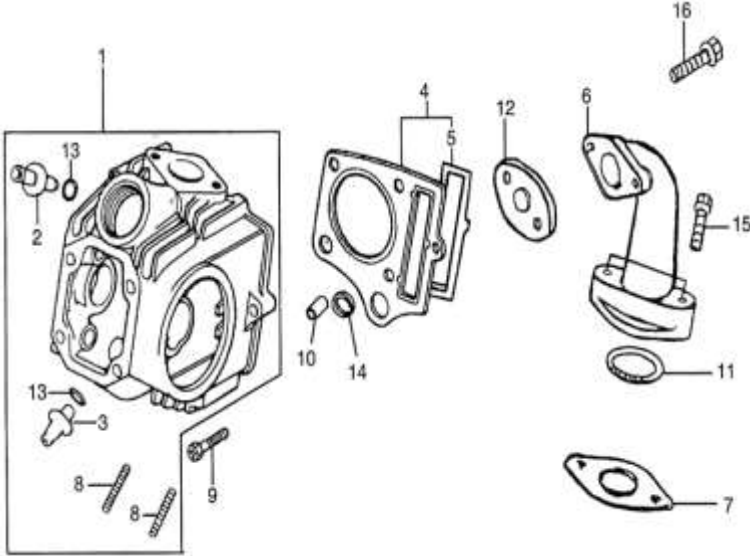

**IMPORTANT NOTICE !!!! PRICES QUOTED ARE INCLUSIVE OF VAT AND EX JHB.
PRICES MAY VARY FROM DEALER TO DEALER. PRICES MAY CHANGE WITHOUT NOTICE.**

CYLINDER HEAD

Ref Nr.	XL-1-047-110	Part Nr.	Description	Q'ty	Price Incl
1	XL-1-047-110	1122B-H021-0000	CYLINDER HEAD ASSEMBLY (110cc)	1	R 837.90
	XL-1-047-125		CYLINDER HEAD ASSEMBLY (125cc)		R 418.84
2	XL-1-047-14	11221-D002-0000	INLET VALVE GUIDE	1	TBA
3	XL-1-047-15	11222-D002-0000	EXHAUST VALVE GUIDE	1	TBA
4	XL-1-048-110	90204-D002-0000	GASKET CYLINDER HEAD (110cc)	1	R 62.84
	XL-1-048-125		CYLINDER HEAD GASKET (125cc)		R 26.25
5	XL-1-047-16	90221-D002-0000	TIMING CHAIN ROOM RING	1	R 2.81
6	XL-1-014-1	15800-H136-0500	INLET MANIFOLD	1	R 62.84
7	XL-1-051-1	15801-H136-0500	INLET MANIFOLD GASKET	1	R 5.27
8	XL-1-049-1	91116-D002-0000	STUD M6 X 32	2	R 8.74
9	XL-1-582-2	91115-D002-0000	BOLT M6 X 23	1	R 5.27
10	XL-1-580-2	11235-D002-0000	BUSH	1	TBA
11	XL-1-583-2	15802-H136-0500	O-RING 27 X 20	1	R 10.49
12	XL-1-031-1	15810-H136-0500	GASKET	1	R 26.25
13	XL-1-047-19	90122-D002-0000	O-RING 9 X 16	2	TBA
14	XL-1-047-20	90102-D002-0000	RECTANGLE SEAL 115 X 16 X 25	1	R 13.12
	XL-1-053-1	GB/T5787-1986	BOLT M6x28	2	R 4.89
16	XL-1-052-1	GB/T5787-1986	BOLT M6 X 22	2	R 5.27