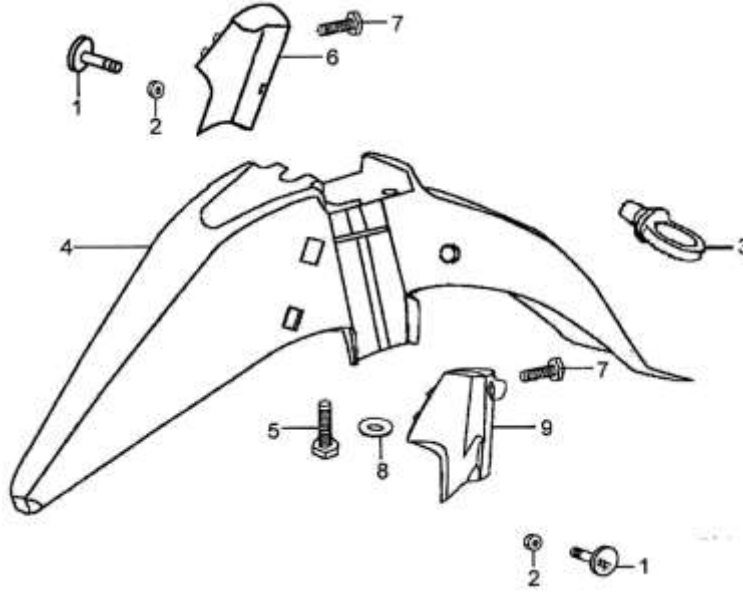

Vuka XL 110 125 Parts Catalogue

**IMPORTANT NOTICE !!!! PRICES QUOTED ARE INCLUSIVE OF VAT AND EX JHB.
PRICES MAY VARY FROM DEALER TO DEALER. PRICES MAY CHANGE WITHOUT NOTICE.**

FRONT FENDER

Ref Nr.	Part Nr.	Description	Q'ty	Price Incl
1	XL-9-100-1	85810-G124-0000 REFLECTOR	2	R 8.74
2	XR-1-652-7	GB/T6170-2000 NUT M6	2	R 4.39
3	XL-9-017-1	63111-G129-0000 CABLE GUIDE RING	1	R 31.44
4	XL-9-004-BLK-110	63104-H136-0500 FRONT MUDGUARD	1	R 209.48
	XL-9-004-SIL-110	FRONT MUDGUARD		R 209.48
	XL-9-004-BLU-110	FRONT MUDGUARD		R 209.48
	XL-9-004-RED-110	FRONT MUDGUARD		R 209.48
	XL-9-004-YEL-110	FRONT MUDGUARD		R 209.48
	XL-9-004-BLK-125	FRONT MUDGUARD		R 261.84
	XL-9-004-SIL-125	FRONT MUDGUARD		R 174.56
	XL-9-004-RED-125	FRONT MUDGUARD		R 261.84
5	XL-7-002-1	GB/T818-2000 BOLT M10 X 45	2	R 20.95
6	XL-9-012-BLK-110	62212-G129-0000 RIGHT FRONT FORK FAIRING	1	R 83.79
	XL-9-012-SIL-110	RIGHT FRONT FORK FAIRING		R 41.90
	XL-9-012-BLU-110	RIGHT FRONT FORK FAIRING		R 41.90
	XL-9-012-RED-110	RIGHT FRONT FORK FAIRING		R 41.90
	XL-9-012-YEL-110	RIGHT FRONT FORK FAIRING		R 41.90
	XL-9-012-BLK-125	RIGHT FRONT FORK FAIRING		R 83.79
	XL-9-012-SIL-125	RIGHT FRONT FORK FAIRING		R 52.50
	XL-9-012-RED-125	RIGHT FRONT FORK FAIRING		R 35.00
7	XL-1-037-19	GB/T818-2000 SCREW M6 X 16		R 5.27
8	XL-1-047-10	GB/T96-1985 WASHER 6		R 4.39
9	XL-9-013-BLK-110	62211-G129-0000 LEFT FRONT FORK FAIRING	1	R 41.90
	XL-9-013-SIL-110	LEFT FRONT FORK FAIRING		R 41.90
	XL-9-013-BLU-110	LEFT FRONT FORK FAIRING		R 41.90
	XL-9-013-RED-110	LEFT FRONT FORK FAIRING		R 41.90
	XL-9-013-YEL-110	LEFT FRONT FORK FAIRING		R 104.74
	XL-9-013-BLK-125	LEFT FRONT FORK FAIRING		R 52.50
	XL-9-013-SIL-125	LEFT FRONT FORK FAIRING		TBA
	XL-9-013-RED-125	LEFT FRONT FORK FAIRING		R 83.79