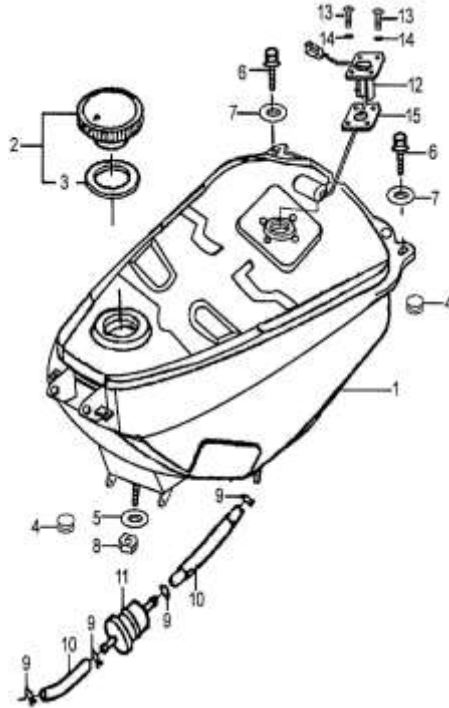

**IMPORTANT NOTICE !!!! PRICES QUOTED ARE INCLUSIVE OF VAT AND EX JHB.
PRICES MAY VARY FROM DEALER TO DEALER. PRICES MAY CHANGE WITHOUT NOTICE.**

FUEL TANK

Ref Nr.	Part Nr.	Description	Q'ty	Price Incl
1	XL-4-004-110	61100-G129-0000	1	R 209.48
	XL-4-004-125			TBA
2	XL-4-001-1	61140-H136-0500	1	R 83.79
3	XL-4-001-2	61142-G129-0000	1	R 8.74
4	XL-4-004-1	61111-G129-0000	3	TBA
5	XL-4-004-2	91308-G129-0000	1	TBA
6	XL-1-050-4	GB/T5783-2000	2	R 5.27
7	XL-1-047-10	GB/T97.1-1985	2	R 4.39
8	XR-1-571-16	GB/T6170-2000	1	R 4.39
9	XL-4-009-1	61121-G129-0000	4	R 31.44
12	XL-4-002-110	87200-G129-0000	1	R 52.38
	XL-4-002-125			R 21.86
13	XR-1-560-5	GB/T819-2000	4	R 5.27
14	XL-1-047-10	GB/T96-1985	4	R 4.39
15	XL-4-003-1	87201-G129-0000	1	TBA