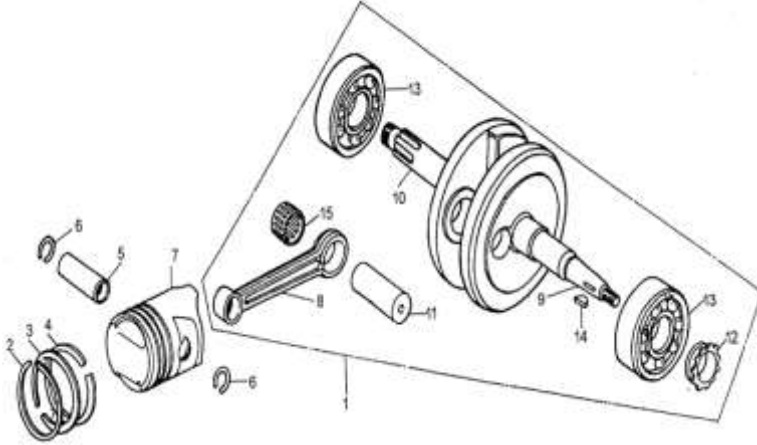

Vuka XL 110 125 Parts Catalogue

**IMPORTANT NOTICE !!!! PRICES QUOTED ARE INCLUSIVE OF VAT AND EX JHB.
PRICES MAY VARY FROM DEALER TO DEALER. PRICES MAY CHANGE WITHOUT NOTICE.**

CRANKSHAFT / PISTON

Ref Nr.	Part Nr.	Description	Q'ty	Price Incl
1	XL-1-007-111	1320B-F004-0000	1	R 733.16
	XL-1-007-126		1	R 733.16
No ref	XL-1-044-0-110		1	R 104.99
No ref	XL-1-044-0-125		1	R 140.01
2	XL-1-044-110	13103-I015-0000	1	R 52.51
	XL-1-044-125		1	TBA
3	XL-1-044-111	13104-I015-0000	1	R 26.25
	XL-1-044-126		1	TBA
4	XL-1-044-112	13120-I015-0000	1	R 26.25
	XL-1-044-127		1	TBA
5	XL-1-686-110	13102-H020-0000	1	R 14.01
	XL-1-686-125		1	TBA
6	XL-1-683-2	91401-D002-0000	1	R 11.03
7	XL-1-040-110	13101-H020-0000	2	R 125.69
	XL-1-040-125		1	R 94.29
8	XL-1-007-210	13201-F004-0000	1	R 58.10
	XI-1-007-225		1	TBA
9	XI-1-007-310	13209-F004-0000		TBA
	XI-1-007-323			TBA
10	XI-1-007-410	13206-F004-0000		TBA
	XI-1-007-425			TBA
11	XI-1-007-510	13211-F004-0000		TBA
	XI-1-007-525			TBA
12	XI-1-007-600	15303-D002-0000		R 104.69
13	XI-1-007-6304	GB/T276-1994		R 26.25
14	XI-1-007-625	91601-D002-0000		R 69.65
15	XI-1-007-610	GB/T5846-1986		R 46.20
	XI-1-007-625			R 69.65