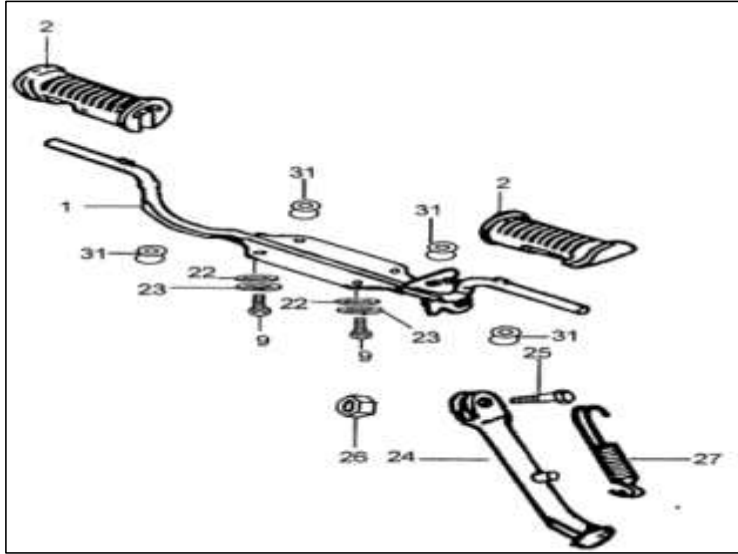

**IMPORTANT NOTICE !!!! PRICES QUOTED ARE INCLUSIVE OF VAT AND EX JHB.
PRICES MAY VARY FROM DEALER TO DEALER. PRICES MAY CHANGE WITHOUT NOTICE.**

DRIVERS FOOTREST

Ref Nr.	Part Nr.	Description	Q'ty	Price Incl
1	XL-1-012-110	32120-H136-0500	1	R 83.79
	XL-1-012-125			R 69.87
2	XL-1-022-110	32101-H136-0500	2	R 31.44
	XL-1-022-125			R 13.12
9	XL-2-011-1	GB/T5783-2000	4	R 7.03
22	XL-1-652-4	GB/T97.1-1985	4	R 4.39
23	XL-1-652-4	GB/T93-1987	4	R 4.39
24	XL-9-093-110	32130-H136-0500	1	R 62.84
	XL-9-093-125			R 21.63
25	XL-9-091-110	32131-G129-0000	1	R 13.12
	XL-9-091-125			R 14.41
26	XL-2-002-1	GB/T6171-2000	1	R 4.39
27	XL-9-092-110	32102-H136-0500	1	R 31.44
	XL-9-092-125			TBA
31	XL-9-083-1	32204-H136-0500	4	R 8.85