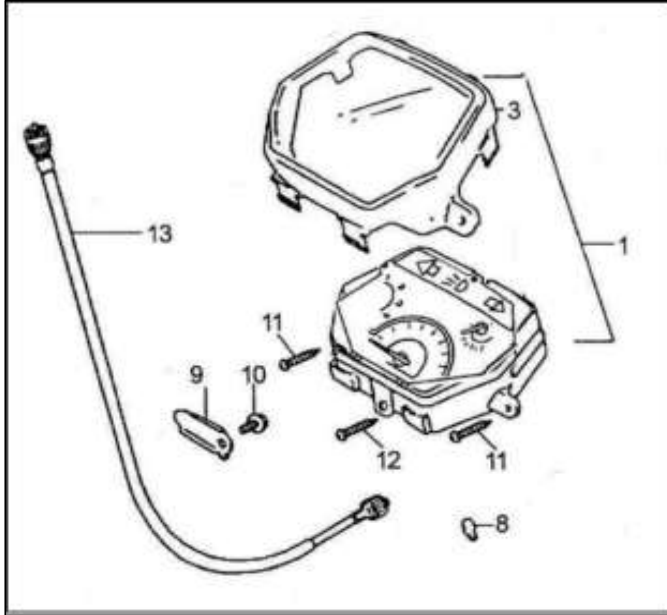

**IMPORTANT NOTICE !!!! PRICES QUOTED ARE INCLUSIVE OF VAT AND EX JHB.
PRICES MAY VARY FROM DEALER TO DEALER. PRICES MAY CHANGE WITHOUT NOTICE.**

METER

Ref Nr.	Part Nr.	Description	Q'ty	Price Incl
1	XL-10-026-110	SPEEDOMETER ASSEMBLY	1	R 174.56
	XL-10-026-125	87100-H136-0500 SPEEDOMETER ASSEMBLY		R 174.56
3	XL-10-027-110	SPEEDOMETER LENS	1	R 41.90
	XL-10-027-125	87105-H136-0500 SPEEDOMETER LENS		R 28.70
8	XL-10-015-1	87170-H136-0500 BULB 12V3W	10	R 31.44
10	XL-10-026-5	GB/T818-2000 SCREW M5 X 15	1	TBA
11	XL-10-026-6	GB/T845-1985 SELF-TAPPING SCREW ST3 X 22	2	TBA
12	XL-10-026-7	GB/T845-1985 SELF-TAPPING SCREW ST3 X 10	1	R 1.75
13	XL-1-018-125	SPEEDOMETER CABLE	1	TBA
13	XL-1-018-1	87130-H136-0500 SPEEDOMETER CABLE	1	R 69.98