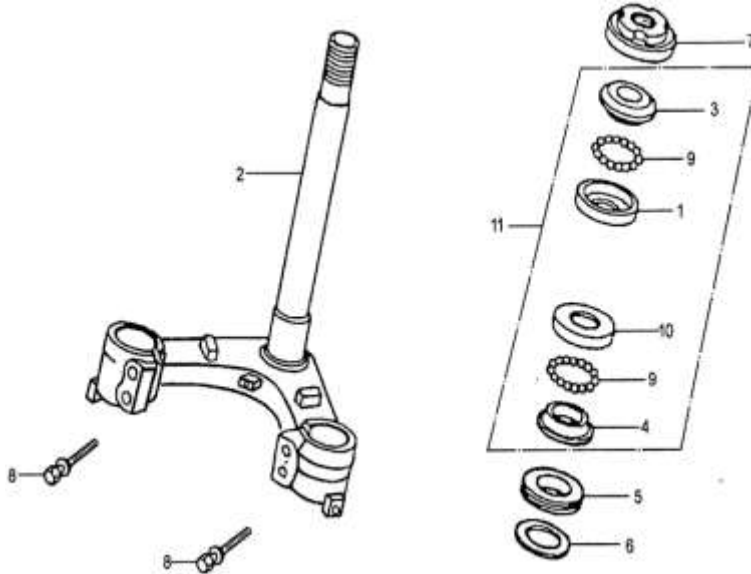

**IMPORTANT NOTICE !!!! PRICES QUOTED ARE INCLUSIVE OF VAT AND EX JHB.
PRICES MAY VARY FROM DEALER TO DEALER. PRICES MAY CHANGE WITHOUT NOTICE.**

STEERING STEM COMP

Ref Nr.	Part Nr.	Description	Q'ty	Price Incl	
1	XL-8-015-1	71203-G129-0000	UPPER RACE BEARING	1	R 62.84
2	XL-8-005-1	71120-G129-0000	STEERING HEAD	1	R 380.00
3	XL-8-009-1	71201-G129-0000	UPPER CIRCLIP BEARING	1	R 41.90
4	XL-8-012-1	71204-G129-0000	LOWER RACE BEARING	1	R 45.40
5	XL-8-013-2	71114-G129-0000	DUST PROOF RUBBER	1	R 6.98
6	XL-8-013-1	91331-G129-0000	LOWER WASHER	1	R 10.49
7	XL-8-008-1	72104-G129-0000	LOCK NUT STEERING HANDLE	1	R 10.49
8	XL-7-002-1	GB/T5787-1986	BOLT M10 X 45	4	R 20.95
9	XL-8-011-1	GB/T308-1989	STEEL BALL 3/16	49	R 37.02
	XL-8-011-2		STEEL BALL (LOWER MK1)	1	R 32.72
10	XL-8-014-1	71202-G129-0000	LOWER BEARING	1	R 62.84
11	XL-8-011-3	71200-G129-0000	STEERING BEARING SET		R 38.50