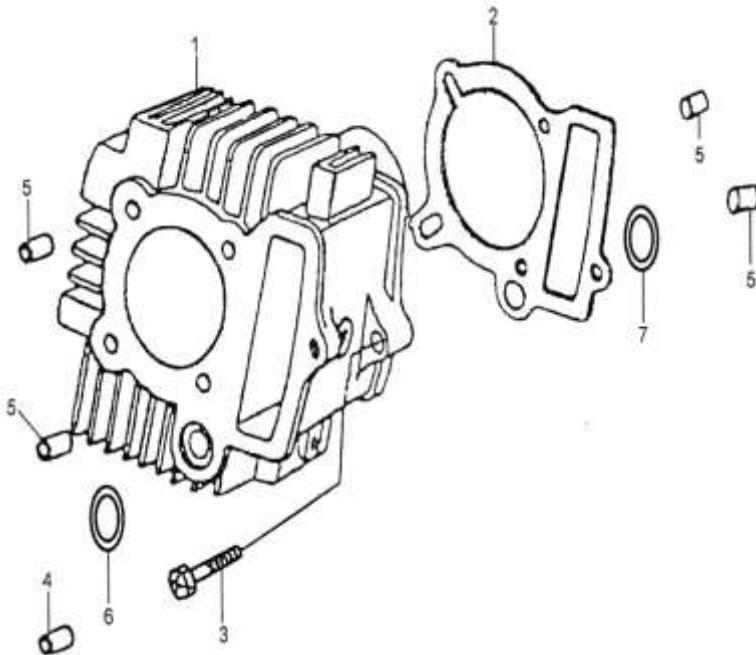

**IMPORTANT NOTICE !!!! PRICES QUOTED ARE INCLUSIVE OF VAT AND EX JHB.
PRICES MAY VARY FROM DEALER TO DEALER. PRICES MAY CHANGE WITHOUT NOTICE.**

CYLINDER

Ref Nr.	Part Nr.	Description	Q'ty	Price Incl
1	XL-1-038-110	11101-H021-0000	1	R 335.16
	XL-1-038-125			R 335.16
2	XL-1-039-110	90205-H021-0000	1	R 62.84
	XL-1-039-125			R 68.91
3	XL-1-582-2	91115-D002-0000	1	R 5.27
4	XL-1-580-5	91519-D002-0000	1	R 5.60
5	XL-1-580-3	91502-D002-0000	4	R 13.12
6	XL-1-048-3	90103-D002-0000	1	R 8.74
7	XL-1-039-3	90102-D002-0000	1	R 6.13
	XL-1-008-110			R 104.74
	XL-1-009-110			R 65.44
	XL-1-008-125			R 104.74