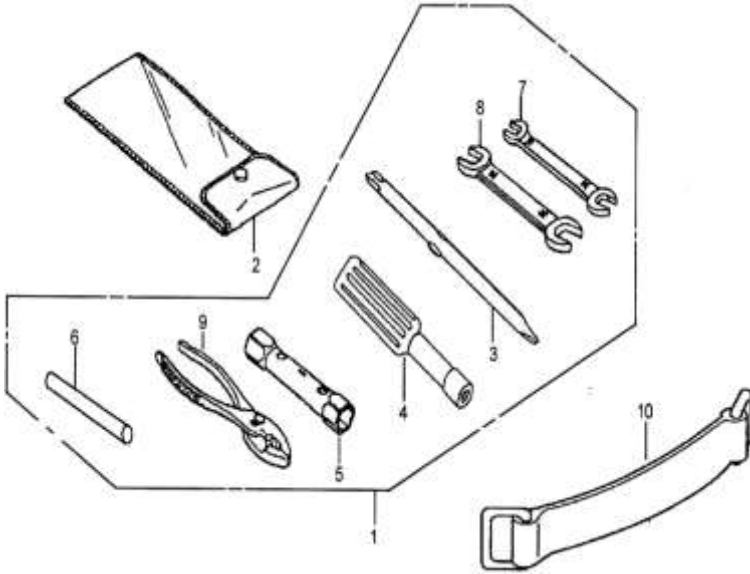

**IMPORTANT NOTICE !!!! PRICES QUOTED ARE INCLUSIVE OF VAT AND EX JHB.
PRICES MAY VARY FROM DEALER TO DEALER. PRICES MAY CHANGE WITHOUT NOTICE.**

TOOLS

Ref Nr.	Part Nr.	Description	Q'ty	Price Incl
1	BA/XL/TOOLK	06000-G129-0000	1	TBA

GASKET SET

	XL-1-573-1	90201-D002-0000	GASKET, CYLINDER HEAD UPPER COVER	R 26.25
	XL-1-047-5	90203-D002-0000	GASKET, CYLINDER HEAD R. COVER	R 26.25
	XL-1-047-6	90202-D002-0000	GASKET, CYLINDER HEAD L. COVER	R 26.25
	XL-1-048-110	90204-D002-0000	GASKET, CYLINDER HEAD (110cc)	R 62.84
	XL-1-048-125		GASKET, CYLINDER HEAD (125cc)	R 26.25
	XL-1-051-1	15801-H136-0500	HEAT INSULATING GASKET	R 5.27
	XL-1-031-1	15810-H136-0500	GASKET, IN. PIPE	R 26.25
	XL-1-047-19	90122-D002-0000	O-RING 9 X 1.6	TBA
	XL-1-039-110	90205-H021-0000	GASKET, CYLINDER (110cc)	R 62.84
	XL-1-039-125		GASKET, CYLINDER (125cc)	R 68.91
	XL-1-036-1	90207-D002-0000	GASKET, R. CRANKCASE COVER	R 62.84
	XL-1-025-12	90216-D002-0000	GASKET, END COVER	TBA
	XL-1-661-2	90211-D002-0000	GASKET, OIL PUMP	R 26.25
	XL-1-027-1	90207-G011-0000	F.GASKET, L.CRANK CASE	TBA
	XL-1-734-5	21309-G011-0000	GASKET, STARTING CLUTCH COMP	TBA
	XL-1-668-1	90208-D002-0000	GASKET, CRANKCASE	R 26.25
	XL-3-002-1	18030-G124-0000	GASKET COMP.	R 35.00