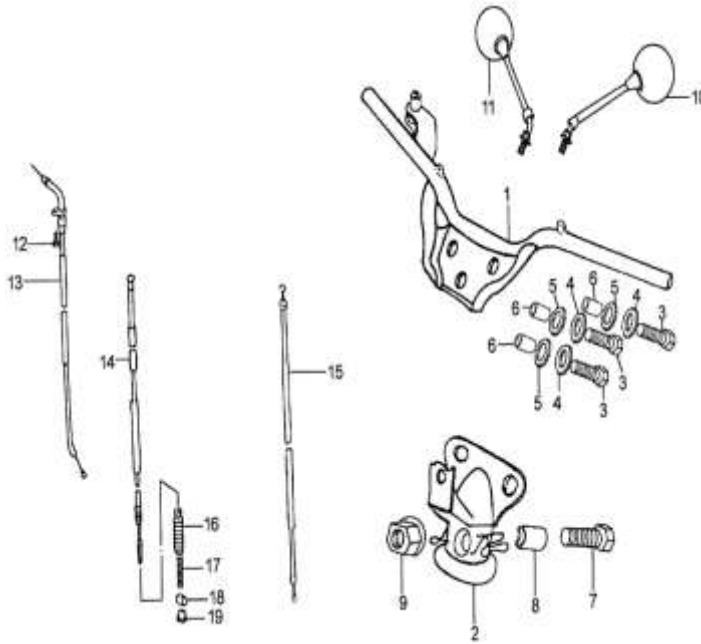

Vuka XL 110 125 Parts Catalogue

**IMPORTANT NOTICE !!!! PRICES QUOTED ARE INCLUSIVE OF VAT AND EX JHB.
PRICES MAY VARY FROM DEALER TO DEALER. PRICES MAY CHANGE WITHOUT NOTICE.**

STEERING BAR

Ref Nr.	Part Nr.	Description	Q'ty	Price Incl
1	XL-8-002-110	HANDLEBAR TUBE ASSEMBLY (110cc)	1	R 209.48
1	XL-8-002-125	72100-H136-0500 HANDLEBAR TUBE ASSEMBLY (125cc)	1	R 174.56
2	XL-8-002-3	72102-G129-0000 HANDLEBAR MOUNTING (125cc)	3	R 37.76
3	XL-8-002-4	GB/T5783-2000 BOLT M8 X 25	3	R 7.03
4	XL-1-652-4	GB/T96-1985 WASHER 8	6	R 4.39
5	XL-8-002-6	72111-G129-0000 BUSH	3	R 3.01
6	XL-8-002-7	72018-G129-0000 COLLAR	1	R 2.81
7	XL-9-040-1	GB/T5786-1986 BOLT M10 X 50	1	R 8.74
8	XL-9-039-1	72017-G129-0000 SADDLE SPACER (110)	1	R 31.44
	XL-9-039-2	SADDLE SPACER (125)		TBA
9	XL-2-002-1	GB/T6187.1-2000 NUT M10 X 1.25	1	R 4.39
10	XL-11-014-1	69110-H136-0500 LEFT REARVIEW MIRROR	1	R 98.25
	NOTE.....	XL125 MIRRORS		SEE TECH BULLETIN 50
11	XL-11-014-1	69120-H136-0500 LEFT REARVIEW MIRROR	1	R 98.25
12	XL-1-050-4	GB/T5783-2000 BOLT M6x16	1	R 5.27
13	XL-1-021-1	72400-G129-0000 THROTTLE CABLE	1	R 83.79
14	XL-5-002-1	72500-G129-0000 FRONT BRAKE CABLE	1	R 83.79
15	XL-1-006-1	72700-G129-0000 CHOKE CABLE	1	R 62.84
16	XL-5-051-2	72503-G129-0000 DUST SEAL	1	TBA
17	XL-5-051-1	72504-G129-0000 SPRING	1	R 31.44
18	XL-5-052-1	72502-G129-0000 BRAKE CABLE PIN	1	R 31.44
19	XL-5-053-1	72501-G129-0000 BRAKE CABLE NUT		R 4.39