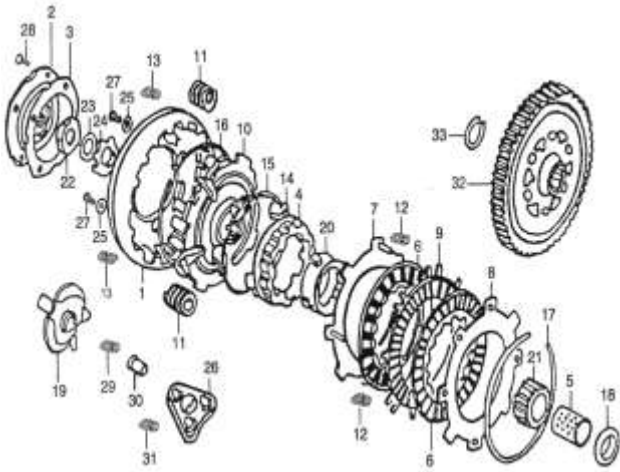

**IMPORTANT NOTICE !!!! PRICES QUOTED ARE INCLUSIVE OF VAT AND EX JHB.
PRICES MAY VARY FROM DEALER TO DEALER. PRICES MAY CHANGE WITHOUT NOTICE.**

CLUTCH

Ref Nr.	Part Nr.	Description	Q'ty	Price Incl
1	XL-1-025-10	22103-G031-0000	1	R 49.93
2	XL-1-025-11	22322-D002-0000	1	R 8.85
3	XL-1-025-12	90216-D002-0000	1	TBA
4	XL-1-025-13	22104-G031-0000	1	TBA
5	XL-1-025-14	22302-D002-0000	1	TBA
6	XL-1-025-15	22240-G031-0000	1	TBA
7	XL-1-025-16	2224B-G031-0000	1	TBA
8	XL-1-025-17	22241-G031-0000	1	TBA
9	XL-1-025-18	22230-G031-0000	1	TBA
10	XL-1-025-19	22105-D002-0000	1	TBA
11	XL-1-025-20	22302-G031-0000	4	TBA
12	XL-1-025-21	22308-G031-0000	4	TBA
13	XL-1-025-22	22309-G031-0000	4	TBA
14	XL-1-025-23	22307-G031-0000	28	TBA
15	XL-1-025-24	22301-G031-0000	1	TBA
16	XL-1-025-25	22306-G031-0000	1	TBA
17	XL-1-025-26	91415-G031-0000	1	R 3.51
18	XL-1-025-27	22311-G031-0000	1	TBA
19	XL-1-025-28	22440-G031-0000	1	TBA
20	XL-1-025-29	22301-D002-0000	1	TBA
21	XL-1-025-30	22101-G031-0000	1	R 130.82
22	XL-1-025-31	91205-D002-0000	1	R 4.39
23	XL-1-025-32	91314-D002-0000	1	R 4.39
24	XL-1-025-33	91361-D002-0000	1	R 4.39
25	XL-1-025-34	GB/T96-1985	1	TBA
26	XL-1-025-35	22430-G031-0000	1	TBA
27	XL-1-025-36	GB/T818-2000	4	TBA
28	XL-1-025-37	GB/T819-2000	4	R 2.64
29	XL-1-025-38	22325-D002-0000	1	TBA
30	XL-1-025-39	22324-D002-0000	1	TBA
31	XL-1-025-40	22403-G031-0000	1	TBA
32	XL-1-010-10	22301-D002-0000	1	R 99.75
33	XL-1-010-11	GB/T894.1-1986	1	R 5.69
	XL-1-025-1			R 272.32