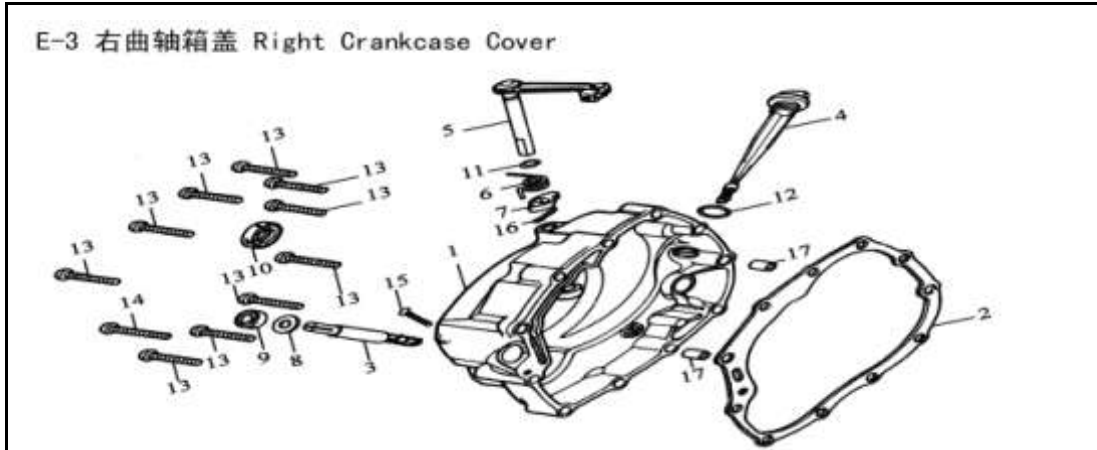

**IMPORTANT NOTICE !!!! PRICES QUOTED ARE INCLUSIVE OF VAT AND EX JHB.
PRICES MAY VARY FROM DEALER TO DEALER. PRICES MAY CHANGE WITHOUT NOTICE.**

Id	PartNo	Description	Unit	Price Incl
E03-01	1712011310	Crankcase Cover,RH	PCS	R 238.86
E03-02	1712011319	Crankcase Cover Gasket,RH	PCS	R 9.40
E03-03	1712025911	Speed Output Shaft	PCS	R 16.23
E03-04	1712015611	Dipstick	PCS	R 4.77
E03-05	1712022810	Clutch Lever Comp.	PCS	R 22.28
E03-06	1712022821	Clutch Lever Spring	PCS	R 1.83
E03-07	1712022822	Clutch Separating Cam	PCS	R 4.14
E03-08	1712025913	Speed Output Shaft Washer	PCS	R 0.64
E03-09	1712025920	Speed Output Shaft Oil Seal 6.5x14.5x7	PCS	R 3.74
E03-10	1712027190	Oil Seal 16x28x7	PCS	R 3.98
E03-11	1712022823	Clutch Lever O-Ring 6.8x1.9	PCS	R 0.67
E03-12	1712015612	Dipstick O-Ring 18x3	PCS	R 0.74
E03-13	GB/T16674	Screw M6x40	PCS	R 1.63
E03-14	GB/T16674	Screw M6x50	PCS	R 1.75
E03-15	GB/T820	Screw M5x30	PCS	R 1.21
E03-16	GB/T91	Split Pin 2x30	PCS	R 0.32
E03-17	1712011318	Crankcase Cover Dowel Pin 8x14,RH	PCS	R 0.40