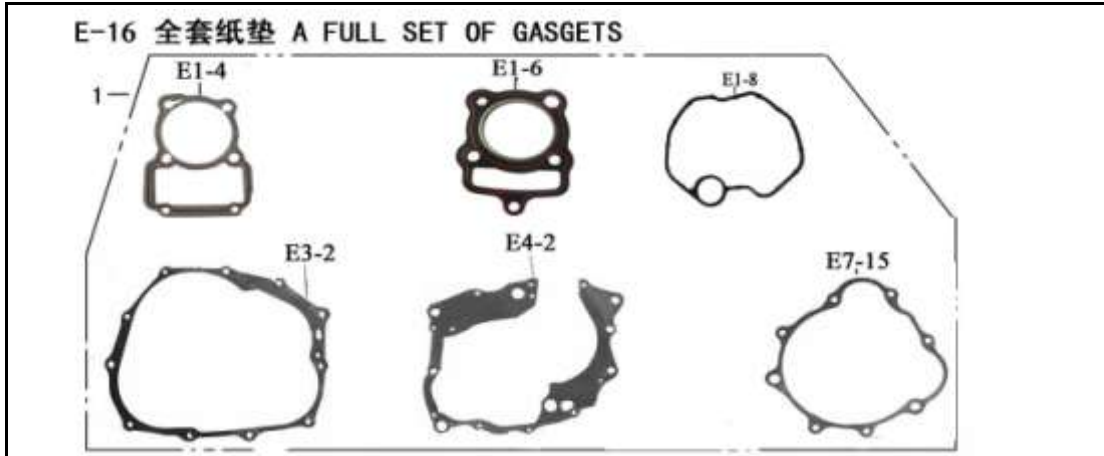

**IMPORTANT NOTICE !!!! PRICES QUOTED ARE INCLUSIVE OF VAT AND EX JHB.
PRICES MAY VARY FROM DEALER TO DEALER. PRICES MAY CHANGE WITHOUT NOTICE.**

Id	PartNo	Description	Unit	Price Incl
E16-1(E1-4	17120QT001	A Full Set Of Gaskets	PCS	R 36.76