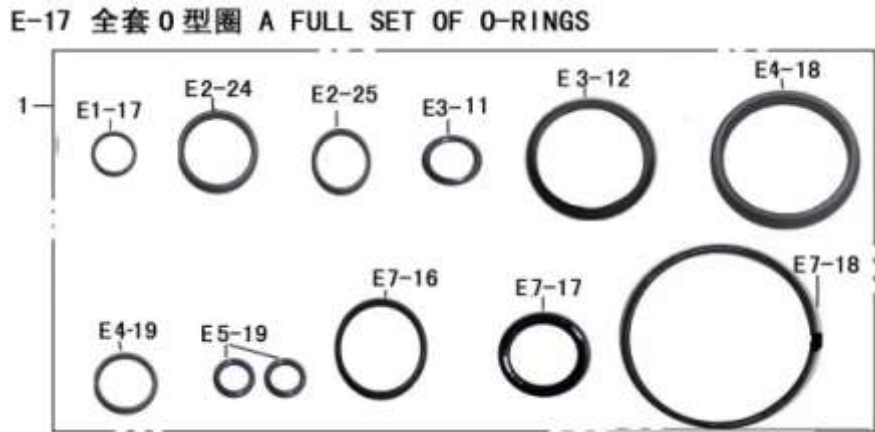

**IMPORTANT NOTICE !!!! PRICES QUOTED ARE INCLUSIVE OF VAT AND EX JHB.
PRICES MAY VARY FROM DEALER TO DEALER. PRICES MAY CHANGE WITHOUT NOTICE.**

Id	PartNo	Description	Unit	Price Incl
E17-1(E1-	17120QT002	A Full Set Of O-Rings	PCS	R 24.43