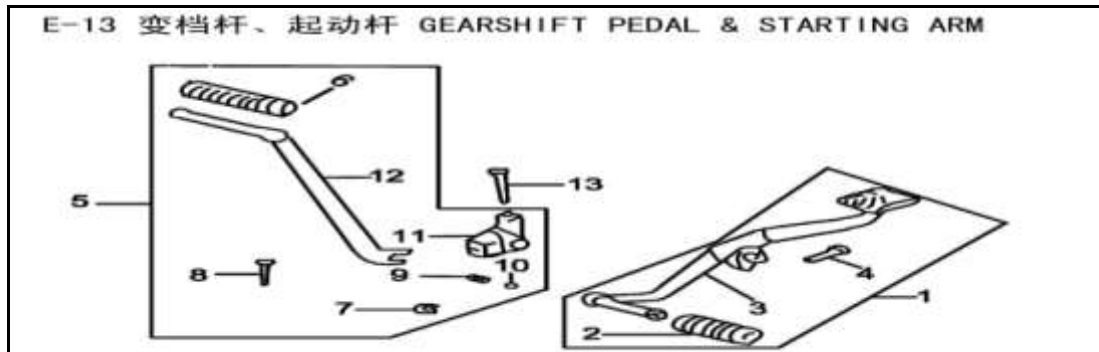

**IMPORTANT NOTICE !!!! PRICES QUOTED ARE INCLUSIVE OF VAT AND EX JHB.
PRICES MAY VARY FROM DEALER TO DEALER. PRICES MAY CHANGE WITHOUT NOTICE.**

Id	PartNo	Description	Unit	Price Incl
E13-01	1712024700	Gearshift Pedal Assy	PCS	R 33.34
E13-02	1712024711	Gearshift Pedal Rubble Boot	PCS	R 2.39
E13-03	1712024720	Gearshift Weldment	PCS	R 32.62
E13-04	GB/T5783	Bolt M6x20	PCS	R 1.19
E13-05	1712027700	Starting Arm Assy	PCS	R 68.11
E13-06	1712027713	Starting Arm Assy Rubber Boot	PCS	R 2.39
E13-07	GB/T896	Lock Ring 6	PCS	R 0.80
E13-08	1712027715	Starting Arm Assy Pin	PCS	R 7.96
E13-09	1712027714	Starting Arm Assy Spring	PCS	R 0.80
E13-10	GB/T308	Steel Ball 8	PCS	R 3.98
E13-11	1712027712	Starting Arm Assy Joint	PCS	R 15.91
E13-12	1712027711	Starting Arm	PCS	R 66.04
E13-13	GB/T5783	Bolt M8x40	PCS	R 3.98