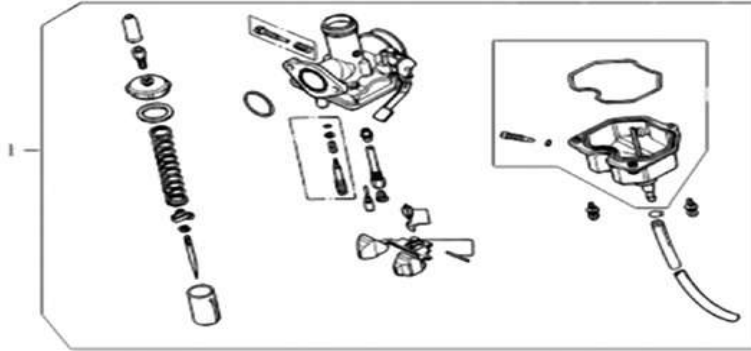

**IMPORTANT NOTICE !!!! PRICES QUOTED ARE INCLUSIVE OF VAT AND EX JHB.
PRICES MAY VARY FROM DEALER TO DEALER. PRICES MAY CHANGE WITHOUT NOTICE.**

E-12 化油器 CARBURETOR

Id	PartNo	Description	Unit	Price Incl
E12-01	1712016100	Carburetor Assy	PCS	R 392.18