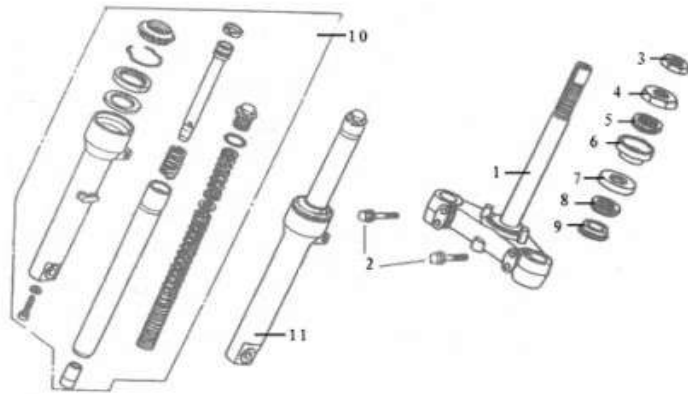

Front Fork Assembly

RefNo	XS125	XT125	XR125	Manf Part No	English Description	Qty	Price Incl
1	XS-8-005-5	XR-8-005-5		71100-1158-0000	STEERING HEAD	1	TBA
2	XS-7-002-5	XR-7-002-5		GB/T5789-1986	BOLT M8×40	4	R 7.03
3	XS-8-008-5	XR-8-008-5		71106-1158-0000	STEERING HEAD LOCK-NUT	1	TBA
4	XS-8-008-6	XR-8-008-6		71201-1158-0000	STEERING HEAD ADJUSTMENT NUT	1	TBA
5	XS-8-011-1	XR-8-011-1		71208-1158-0000	UPPER BEARING	1	TBA
6	XS-8-015-1	XR-8-015-1		71203-1158-0000	UPPER BEARING CUP	1	R 39.37
7	XS-8-011-2	XR-8-011-2		71204-1158-0000	LOWER BEARING CUP	1	TBA
8	XS-8-011-5	XR-8-011-5		71209-1158-0000	LOWER BEARING	1	TBA
9	XS-8-012-1	XR-8-012-1		71202-1158-0000	STEERING HEAD LOWER BEARING RACE	1	TBA
10	XR-7-003-5	XR-7-003-5		34200-1158-0000	FRONT RIGHT ABSORBER	1	TBA
11	XR-7-001-5	XR-7-001-5		34100-1158-0000	FRONT LEFT ABSORBER	1	TBA