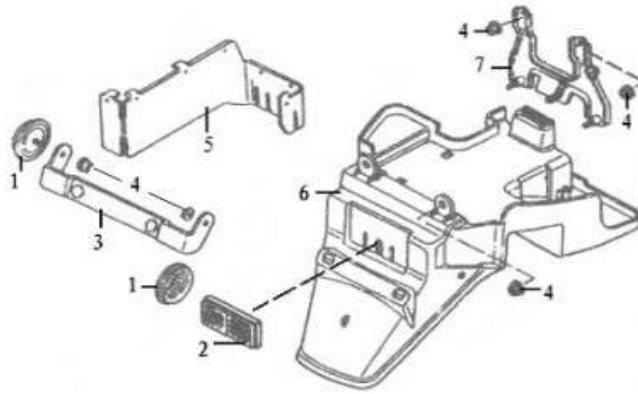

Rear Fender

RefNo	XS125	XT125	XR125	Manf Part No	English Description	Qty	Price Incl
1	XL-9-100-1			85850-1158-0000	REFLECTOR	2	R 8.74
2	XR-9-077-1			85830-1158-0000	REAR REFLECTOR	1	TBA
3	XR-9-080-1			63206-1158-0000	LICENSE BRACKET	1	TBA
4	XR-1-652-7			GB/T6177-2000	NUT M6	6	R 4.39
5	XR-9-016-2			33315-1158-0000	RUBBER	1	TBA
6	XR-9-016-1			63203-1158-0000	REAR MUDGUARD	1	TBA
7	XR-10-014-5			63218-1158-0000	TAILLIGHT HOLDER	1	TBA