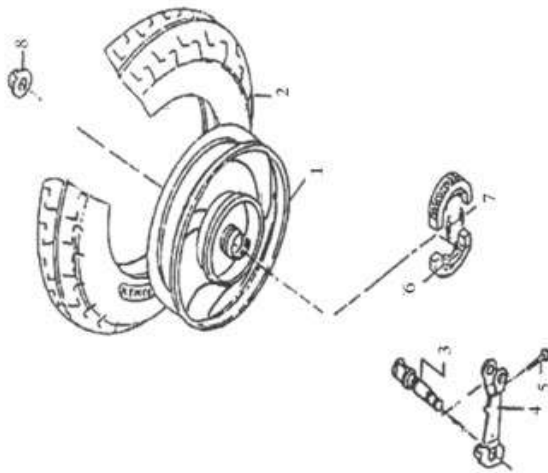

REAL WHEEL ASSY

RefNo	XS125	XT125	XR125	Manf Part No	English Description	Qty	Price Incl
1	XR-6-009-5			51200-1158-0000	ALLOY WHEEL ASSEMBLY	1	TBA
2	XR-6-010-5			51203-1158-0000	REAR TYRE (350-10) Front/Rear interchangeable	1	TBA
3	XR-5-038-5			54209-1158-0000	REAR BRAKE CAM	1	TBA
4	XR-5-033-5			54207-1158-0000	BRAKE ARM	1	TBA
5	XL-1-050-6			B166740A06003270C	BOLT M6 X 32	1	R 5.27
6	XR-5-001-5			54204-1158-0000	BRAKE SHOE (PAIR)	2	TBA
7	XR-5-043-5			54201-1158-0000	RETURN SPRING	2	TBA
8	XR-6-008-5			GB/T6187.1-2000	NUT M16x1.5	1	R 8.74