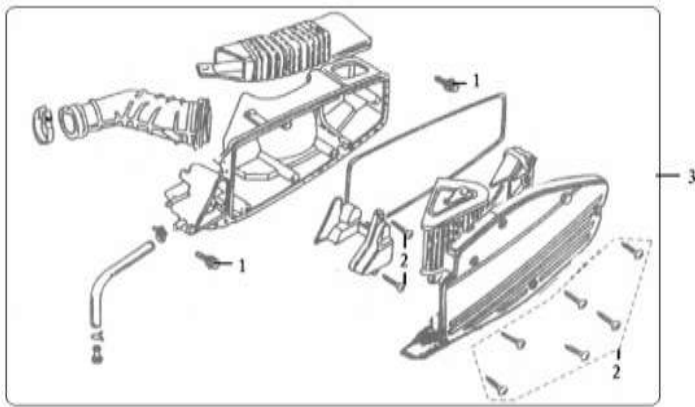

Air Filter Assembly

RefNo	XS125	XT125	XR125	Manf Part No	English Description	Qty	Price Incl
1	XL-1-004-1			GB/T845-1985	SELF - TAPPING SCREW ST4.8 X 16	8	R 10.49
2	XS-5-102-6			GB/T5789-1986	BOLT M6×30	2	R 7.88
3	XR-1-001-1			16100-1158-0000	AIRFILTER ASSEMBLY	1	TBA
No Ref	XR-1-001-9				FILTER ELEMENT		TBA