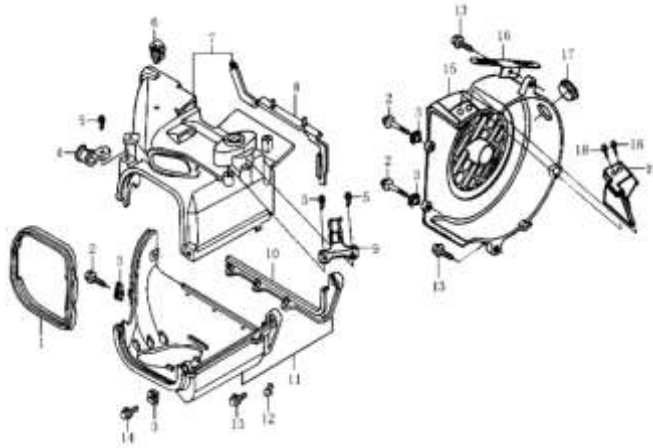

COOLING SHROUD

RefNo	XS125	XT125	XR125	Manf Part No	English Description	Qty	Price Incl
1	XS-1-550-1	XR-1-550-2		90212-1047-0000	UPPER SHROUD SEAL	1	R 73.33
2	XS-1-032-5	XR-1-032-5		B166740A0600187	BOLT M6×18	3	R 209.48
3	XS-1-032-6	XR-1-032-6		71119-1015-0000	NUT	4	TBA
4	XS-1-032-7	XR-1-032-7		12101-1015-0000C	TUBE CLIP	1	TBA
5	XS-1-032-8	XR-1-032-8		B008450005501600B	SCREW ST6×16	3	TBA
6	XS-1-032-9	XR-1-032-9		1923B-1047-0100	CLIP	1	TBA
7	XS-1-556-1	XR-1-556-2		1923B-1047-0000	UPPER COOLING SHROUD	1	R 73.33
8	XS-1-557-1	XR-1-557-2		90212-1047-0001	UPPER SHROUD SEAL	1	TBA
9	XS-1-032-10	XR-1-032-10		12101-1047-0000C	TUBE CLIP	1	TBA
10	XS-1-559-1	XR-1-559-2		90212-1047-0002	LOWER SHROUD SEAL	1	R 73.33
11	XS-1-560-1	XR-1-560-2		1922B-1047-0000	LOWER COOLING SHROUD	1	R 73.33
12	XS-1-032-7	XR-1-032-7		12114-1015-0000C	TUBE CLIP	1	TBA
13	XS-1-032-11	XR-1-032-11		B166740A0600257	BOLT M6×25	3	R 12.57
14	XS-1-560-5	XR-1-560-5		B166740A0600167	BOLT M6×16	1	R 5.27
15	XS-1-032-1	XR-1-032-2		1911B-1047-0000	FAN HOUSING	1	R 62.84
16	XS-1-032-12	XR-1-032-12		82203-1015-0000	SUPPORT BRACKET	1	R 62.84
17	XR-1-032-4			19111-1047-0000	OIL SEAL 1.98×30×7	2	R 41.90
18	XL-1-004-1			B094560004801200N	SELF - TAPPING SCREW ST4.8 X 16	2	R 10.49
19	XS-1-032-14	XR-1-032-14		19101-1047-0000	SHIELD PLATE	1	R 62.84
20	XS-1-007-125	XR-1-007-125			ENGINE 125cc (XR XT)		TBA
21	CC-1-028-1				ENGINE OIL (10W40 SF)		R 55.86