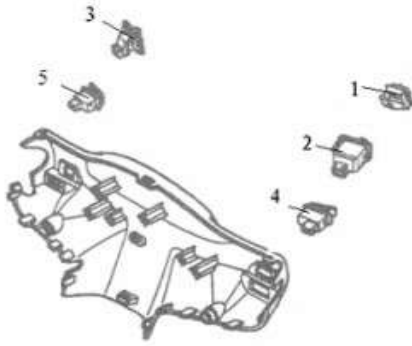

Handlebar switches

RefNo	XS125	XT125	XR125	Manf Part No	English Description	Qty	Price Incl
1	XR-10-033-5			72210-1158-0000	BRIGHT/DIM SELECTOR SWITCH	1	TBA
2	XR-10-029-5			72220-1158-0000	INDICATOR SELECTOR SWITCH	1	TBA
3	XR-10-032-5			72240-1158-0000	LIGHT SELECTOR SWITCH	1	TBA
4	XR-10-031-5			72230-1158-0000	HOOPER BUTTON	1	TBA
5	XR-10-018-5			72270-1158-0000	ELECTRIC START SWITCH	1	TBA