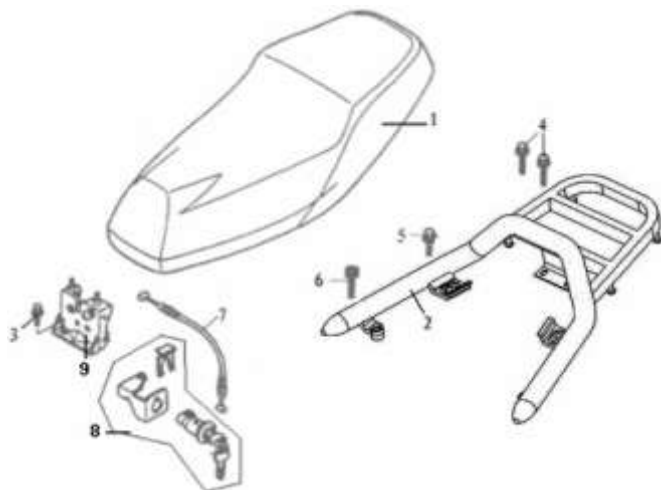

SADDLE ASSY

RefNo	XS125	XT125	XR125	Manf Part No	English Description	Qty	Price Incl
1	XR-9-010-5			41100-1158-0000	SEAT ASSEMBLY	1	TBA
2	XR-9-011-5			42200-1158-0000	REAR FRAME ASSEMBLY	1	TBA
3	XR-1-609-36			GB/T5787-1986	BOLT M6×12	2	TBA
4	XR-1-560-5			GB/T5787-1986	BOLT M6×16	2	R 5.27
5	ML-5-107-11			GB/T5789-2000	BOLT M8*30	2	R 7.03
6	ML-5-107-11			GB/70.1-2004	BOLT M8*30	2	R 7.03
7	XR-9-019-2			72900-1158-0000	CABLE SEAT LOCK	1	TBA
8	XR-9-099-1			41470-1158-0000	IGNITION SWITCH & LOCK BARREL	1	TBA
9	XR-9-019-1			41490-1158-0000	LOCK MECHANISM SADDLE	1	R 35.00