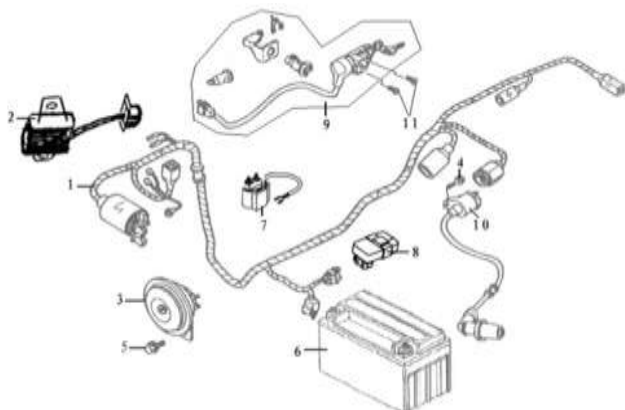

Electrical

RefNo	XS125	XT125	XR125	Manf Part No	English Description	Qty	Price Incl
1	XR-10-010-1			85100-1158-0000	MAIN HARNESS	1	TBA
2	XR-10-022-1			83100-1158-0000	VOLTAGE REGULATOR - RECTIFIER	1	R 78.60
3	XR-10-009-1			85500-1158-0000	HOOTER	1	R 83.79
4	XR-9-020-6			GB/T818-1986	BOLT M5x20	1	R 4.39
5	XR-1-609-36			GB/T5789-1986	BOLT M6x12	1	TBA
6	XR-10-001-110			83215-1158-0000	BATTERY	1	R 433.91
7	XR-10-019-1			82290-1160-0000	START RELAY	1	R 104.74
8	XR-10-004-1			81200-1158-0000	CDI UNIT	1	R 62.84
9	XR-9-099-1			07002-1158-0000	IGNITION SWITCH & LOCK BARREL	1	TBA
10	XR-10-023-1			81100-1158-0000	IGNITION COIL	1	R 83.79
11	XR-9-099-2			GB/T819-2000	BOLT M6x7	2	TBA
12	XR-10-001-126				SAFETY STRAP		R 8.74
13	XR-10-011-1				INDICATOR FLASHER UNIT		R 52.38
		XT-1-001-7			ACCESSORY HARNESS	1	R 104.50
	XR-10-010-15			85171-B140-0000	FUSE12V15A	1	TBA