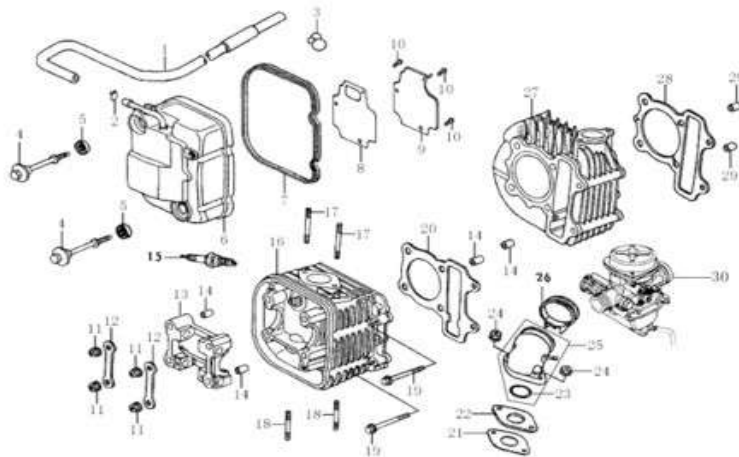

CYLINDER ASSEMBLY

RefNo	XS125	XT125	XR125	Manf Part No	English Description	Qty	Price Incl
1	XS-1-007-50	XR-1-007-50		12104-I047-0001	BREATHER TUBE	1	TBA
2	XS-4-009-5	XR-4-009-5		91405-I015-0000	CLIP	1	TBA
3	XS-4-009-6	XR-4-009-6		91405-I015-0100	CLIP	1	TBA
4	XS-1-571-5	XR-1-571-15		91119-I047-00000C	BOLT	2	R 20.95
5	XS-1-572-5	XR-1-572-15		90250-I047-0000	GASKET 22x12	2	R 62.84
6	XS-1-020-5	XR-1-020-15		11226-I047-00000W	ROCKER COVER	1	R 83.79
7	XS-1-573-5	XR-1-573-15		90103-I047-0000	GASKET CYLINDER HEAD UPPER COVER	1	R 62.84
8	Part of item 6			11244-I047-0000	COVER PLATE	1	TBA
9	Part of item 6			90215-I047-0000	GASKET	1	TBA
10	Part of item 6			B00845000420082	SCREW ST4.2x8	3	TBA
11	XS-1-571-6	XR-1-571-16		B061770108000090B	NUT M8	4	R 4.39
12	XS-1-571-7	XR-1-571-17		11011-I047-0000	TAB PLATE	2	R 31.44
13	XS-1-020-6	XR-1-020-16		15131-I047-0000	HOLDER CAMSHAFT	1	R 83.79
14	XS-1-571-8	XR-1-571-18		91521-10001600000	DOWEL PIN 10x16	2	R 31.44
15	CC-1-017-1			81300-G011-0000	SPARK PLUG NGK C7HSA	1	R 44.13
16	XS-1-047-125	XR-1-047-125		1122B-I047-01000W	CYLINDER HEAD ASSEMBLY (125cc)	1	R 418.84
17	XS-1-053-5	XR-1-053-15		91127-I015-00000C	INLET MANIFOLD ATTACH NUT	2	TBA
18	XS-1-049-5	XR-1-049-15		91138-I047-00000C	EXHAUST STUD	2	TBA
19	XR-1-037-16	XR-1-037-16		B166740A06010070B	BOLT M6x100	2	R 12.57
20	XS-1-048-125	XR-1-048-126		9022B-I047-0000	CYLINDER HEAD GASKET (125cc)	1	TBA
21	XS-1-051-5	XR-1-051-15		90214-I015-0000	INLET MANIFOLD GASKET	1	R 12.57
22	XS-1-031-5	XR-1-031-15		15810-I015-0000	INLET MANIFOLD INSULATOR	1	R 31.44
23	XS-1-583-5	XR-1-583-15		90101-10270000200	O RING	1	R 14.68
24	XS-1-053-5	XR-1-053-15		B0617701060000900	INLET MANIFOLD ATTACH NUT	2	TBA
25	XS-1-014-5	XR-1-014-15		15800-I015-0001	INLET MANIFOLD	1	R 62.84
26	XS-1-052-5	XR-1-052-15		1583B-I015-0000	CARBURETTOR ATTACH CLAMP	1	TBA
27	XS-1-038-125	XR-1-038-125		1110B-I047-00000W	PISTON BARREL (CYLINDER 125cc)	1	TBA
28	XS-1-039-125	XR-1-039-125		90205-I047-0000	CYLINDER BASE GASKET 125cc	1	TBA
29	XS-1-571-18	XR-1-571-18		91521-10001600000	DOWEL PIN 10x16	2	R 31.44
30	XS-1-002-1	XR-1-002-2		17100-0000-0016	VACUUM PISTON VALVE	1	R 78.53