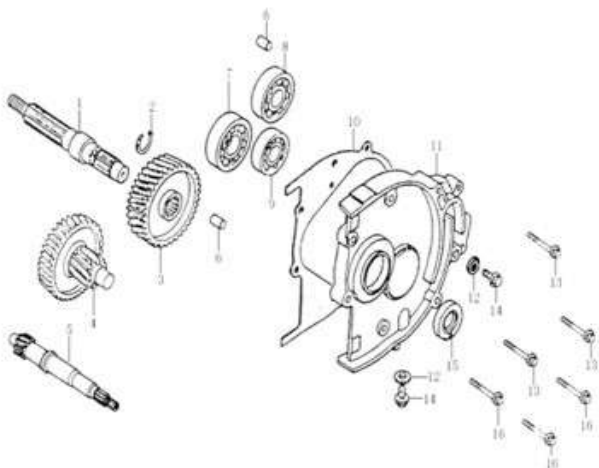

TRANSMISSION MECHANISM

RefNo	XS125	XT125	XR125	Manf Part No	English Description	Qty	Price Incl
1	XS-1-010-100	XR-1-010-100		23231-1047-0003	FINAL SHAFT	1	R 261.84
2	XS-2-019-5512	XR-2-019-5512		B0089401200000000	CIRCLIP 20	1	TBA
3	XS-1-010-101	XR-1-010-101		23232-1047-0000	FINAL GEAR ASSEMBLY	1	R 261.84
4	XS-1-010-102	XR-1-010-102		2352B-1047-0000	COUNTER SHAFT ASSEMBLY	1	R 523.69
5	XS-1-010-103	XR-1-010-103		23220-1047-0000	DRIVE SHAFT	1	R 261.84
6	XS-1-010-104	XR-1-010-104		91521-08001400000	DOWEL PIN 8x14	2	TBA
7	XS-1-010-6204	XR-1-010-6204		92102-00000006204	BEARING 6204	1	R 39.37
8	XS-1-010-6203	XR-1-010-6203		92102-00000006203	BEARING (6203)	1	R 39.37
9	XS-1-010-6202	XR-1-010-6202		92102-00000006202	BEARING 6202	1	R 39.37
10	XS-1-010-108	XR-1-010-108		90216-1015-0000	GASKET TRANSMISSION CASE	1	R 39.37
11	XS-1-010-109	XR-1-010-109		12422-1015-0000	TRANSMISSION CASE	1	R 157.06
12	XS-1-010-110	XR-1-010-110		93301-70821816000	WASHER 82x18x16	2	TBA
13	XS-1-010-111	XR-1-010-111		B166740A0600357	BOLT M6x35	3	TBA
14	XS-1-010-112	XR-1-010-112		B166740A0800127	DRAIN PLUG	2	TBA
15	XS-1-010-113	XR-1-010-113		90310-1015-0000	OIL SEAL 20x32x6	1	R 26.25
16	XS-1-010-114	XR-1-010-114		B166740A0600287	BOLT M6x28	3	TBA