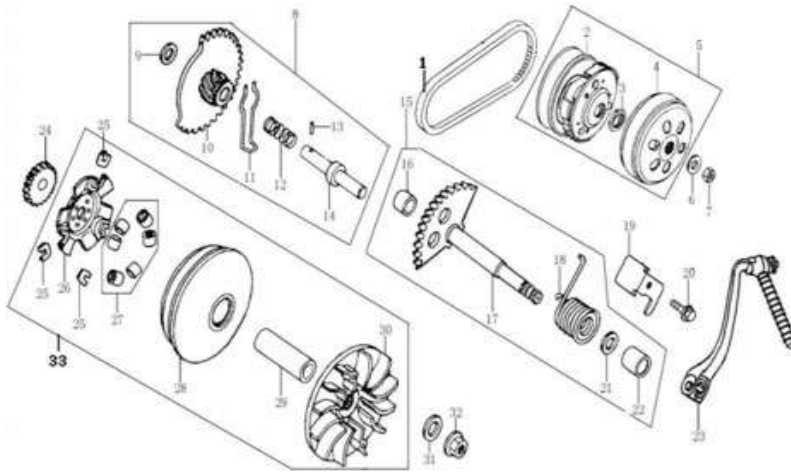

DRIVE SYSTEM

RefNo	XS125	XT125	XR125	Manf Part No	English Description	Qty	Price Incl
1	USE XR-2-007-15	XR-2-007-15		26330-1015-0000	DRIVE BELT (743 x 20)	1	TBA
2	Part of item 5			26210-1015-0000	DRIVEN PULLEY ASSY	1	TBA
3	Part of item 5			91211-1015-0000	NUT	1	TBA
4	XS-1-025-2			26220-1015-0000	FRICITION DISK COVER	1	TBA
5	XS-1-025-1	XR-1-025-1		26100-1015-0000	CLUTCH ASSEMBLY	1	R 226.92
6	XS-1-025-32	XR-1-025-32		93301-11222524000	WASHER	1	TBA
7	XS-1-025-31	XR-1-025-31		91208-1015-0000	NUT M12x125	1	R 10.49
8	XS-1-011-6	XR-1-011-6		21120-1015-0000	IDLER GEAR ASSEMBLY	1	R 104.74
9	Part of item 8			93301-A1251522000	WASHER 12.5x1.5x22	1	TBA
10	Part of item 8			2111B-1015-0000	RATCHET, KICK STARTER	1	TBA
11	Part of item 8			21125-1015-0000	FRICITION SPRING, STARTER	1	TBA
12	Part of item 8			21119-1015-0000	SPRING, IDLE GEAR SHAFT, STARTER	1	TBA
13	Part of item 8			B0011901030085000	PIN 3x8.5	1	TBA
14	Part of item 8			21126-1015-0000	IDLE GEAR SHAFT, STARTER	1	TBA
15	XS-1-011-5	XR-1-011-5		21100-1015-0002	STARTING SHAFT ASSEMBLY	1	R 26.25
16	Part of item 15			21102-1015-0000	SLEEVE, KICK STARTING SHAFT	1	TBA
17	Part of item 15			21101-1015-0000	KICK STARTING SHAFT PARTS	1	TBA
18	Part of item 15			21106-1015-0000	RETURN SPRING START SHAFT	1	TBA
19	XS-1-011-8				PLATE	1	TBA
20	XS-1-011-7	XR-1-609-36		B166740A0600127	BOLT M6x12	1	R 7.88
21	Part of item 15			93301-H1421021000	WASHER 14.2x1.0x21	1	TBA
22	Part of item 15			21103-1015-0000	BUSH,KICK STARTER SHAFT	1	TBA
23	XS-1-016-1	XR-1-016-1		21200-1047-0027	KICK STARTER	1	TBA
24	XS-2-019-6	XR-2-019-6		21109-1015-0000	DRIVEN GEAR KICK STARTER	1	TBA
25	XS-2-019-7	XR-2-019-7		26103-1015-0000	GUIDE BLOCK	3	TBA
26	XS-2-019-8	XR-2-019-8		26106-1015-0000	RAMP PLATE	1	TBA
27	XS-2-019-9	XR-2-019-9		26131-1015-0000	ROLLER ASSEMBLY	6	R 19.69
28	XS-2-019-5	XR-2-019-5		26120-1015-0000	CVT INNER PULLEY FACE	1	R 167.58
29	XS-2-019-10	XR-2-019-10		26102-1015-0000	CVT BUSH	1	R 31.44
30	XS-2-019-11	XR-2-019-11		26110-1015-0000	CVT FAN & PULLY FACE	1	R 167.58
31	XS-2-019-6	XR-2-019-6		93301-11222524000	DRIVEN GEAR KICK STARTER	1	R 62.84
32	XS-2-019-7	XR-2-019-7		91202-1015-0000	GUIDE BLOCK	1	R 10.49
33	XS-2-019-12	XR-2-019-12		26100-1015-0000	VARIATOR ASSEMBLY	1	TBA
	XL-1-023-1				KICK START ARM PINCH BOLT		TBA