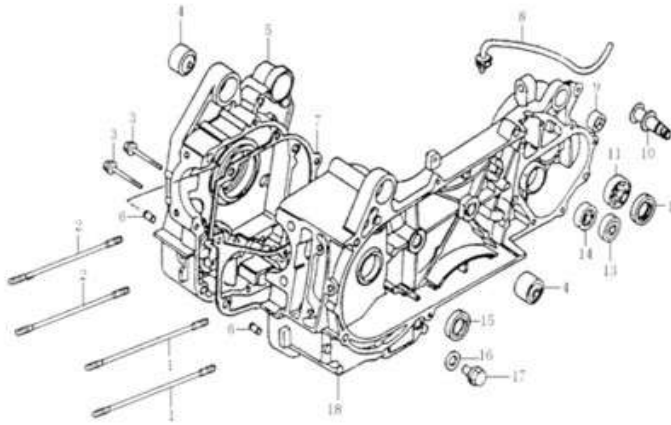

CRANKCASE

RefNo	XS125	XT125	XR125	Manf Part No	English Description	Qty	Price Incl
1	XS-1-663-1	XR-1-663-1		91101-1047-0000	CYLINDER STUD A	2	R 62.84
2	XS-1-662-1	XR-1-662-1		91102-1047-0000	CYLINDER STUD B	2	R 62.84
3	XS-1-007-13	XR-1-007-13		B166740A0600507	BOLT M6 X 50	2	R 5.27
4	XS-1-665-5	XR-1-665-5		1215B-1015-0000	BUSH ENGINE MOUNTING	2	R 62.84
5	XS-1-007-10	XR-1-007-10		1222B-1015-00000V	RIGHT CRANKCASE CASING	1	R 122.21
6	XS-1-007-1	XR-1-007-1		91521-08001400000	CRANKSHAFT ASSEMBLY	2	R 916.35
7	XS-1-668-5	XR-1-668-5		90208-1015-0000	GASKET CRANKCASE	1	R 62.84
8	XS-1-007-50	XR-1-007-50		12105-1015-0000	BREATHER TUBE	1	TBA
9	XS-1-665-6	XR-1-665-6		12140-1015-0000	BUSH	1	R 62.84
10	XS-5-038-5	XR-5-038-5		91526-1047-0100	REAR BRAKE CAM	1	TBA
11	XS-1-010-6004	XR-1-010-6004		92102-0006004-2RS	BEARING (6004)	1	R 26.25
12	XS-2-019-3	XR-2-019-3		90311-1015-0000	OIL SEAL 27×42×7	1	R 17.51
13	XS-1-010-6301	XR-1-010-6301		92102-00000006301	BEARING (6301)	1	R 26.25
14	XS-1-010-6002	XR-1-010-6002		92102-00000006002	BEARING (6002)	1	R 26.25
15	XS-2-019-4	XR-2-019-4		90302-1015-0000	OIL SEAL 19.8×30×7	1	R 17.51
16	XS-1-622-5	XR-1-622-5		93301-71251520000	WASHER 125×15×20	1	R 10.49
17	XL-1-623-1			91103-D002-00000C	OIL DRAIN PLUG M12×1.5	1	R 20.95
18	XS-1-007-20	XR-1-007-20		1212B-1047-0001	LEFT CRANKCASE CASING	1	R 330.73