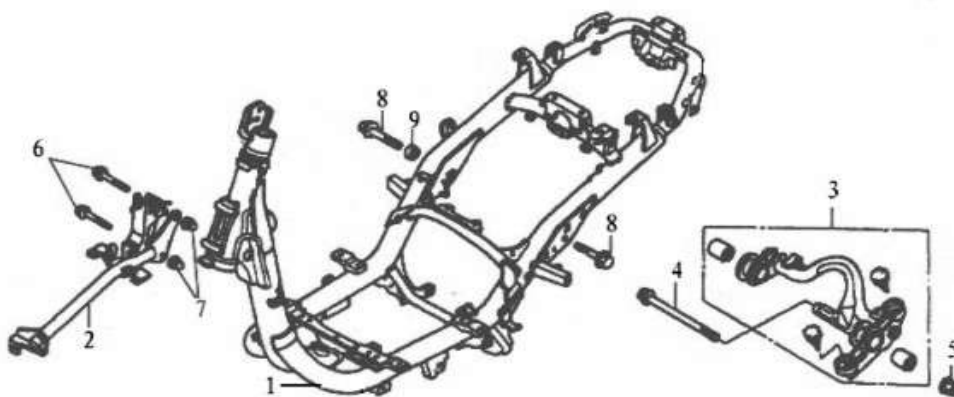

Frame and Attachments

RefNo	XS125	XT125	XR125	Manf Part No	English Description	Qty	Price Incl
1	NOT AVAILABLE			31100-1158-0000	FRAME	1	TBA
2	XS-11-150-1	XR-11-150-1		31203-1158-0000	HEADLAMP HOLDER	1	TBA
3	XS-1-525-1	XR-1-525-1		32310-1158-0000	ENGINE HANGING BRACKET	1	R 87.22
4	XS-9-030-1	XR-9-030-1		32381-1158-0000	BOLT	1	TBA
5	XL-2-002-1			GB/T6187-2000	NUT M10 X 1.25	1	R 4.39
6	XR-1-007-13			GB/T5789-2000	BOLT M6 X 50	2	R 5.27
7	XR-1-652-7			GB/T6177-2000	NUT M6	2	R 4.39
8	XR-1-525-2			GB/T5789-2000	BOLT M10x125x55	2	R 11.64
9	XR-1-525-2				BOLT M10x125x55	1	R 11.64