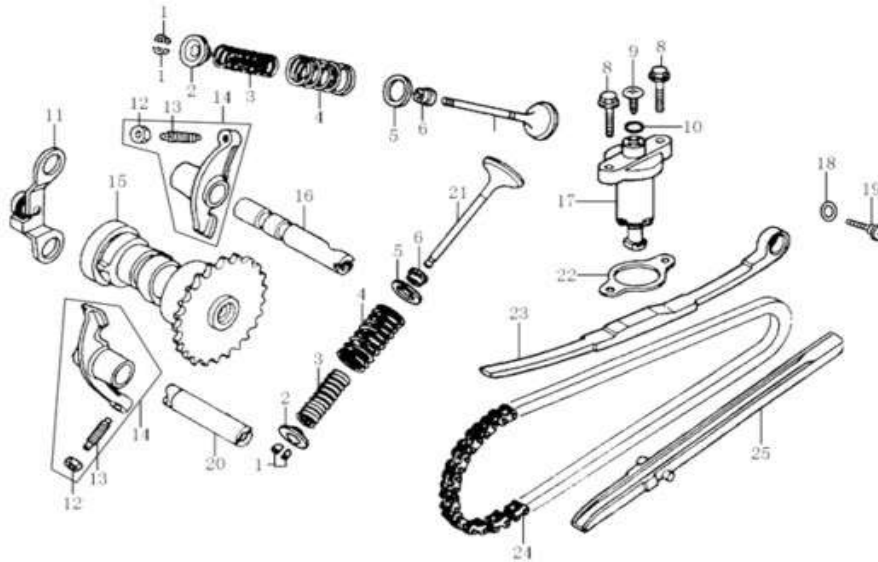

VALVE MECHANISM

RefNo	XS125	XT125	XR125	Manf Part No	English Description	Qty	Price Incl
1	XS-1-585-5	XR-1-585-15		15707-D002-0000	VALVE COTTER	4	R 20.95
2	XS-1-586-25	XR-1-586-35		15705-D002-0000	RETAINER VALVE SPRING	2	R 31.44
3	XS-1-587-5	XR-1-587-15		15704-I047-0000	INNER SPRING	2	R 31.44
4	XS-1-588-5	XR-1-588-15		15703-I047-0000	OUTER SPRING	2	R 31.44
5	XS-1-589-5	XR-1-589-15		15706-D002-0000	VALVE SEAT	2	R 20.95
6	XS-1-590-5	XR-1-590-15		1572B-D002-0000	VALVE STEM SEAL	2	R 20.95
7	XS-1-591-5	XR-1-591-15		15701-I047-0000	INLET VALVE	1	R 73.33
8	XR-1-032-11			B166740A06000257	BOLT M6x25	2	R 12.57
9	XR-1-609-36			91120-I015-0000	BOLT M6x12	1	TBA
10	XR-1-609-37			90101-10075000150	WASHER	1	TBA
11	XS-1-595-5	XR-1-595-15		11203-I015-0000	POSITION PLATE	1	R 10.49
12	XS-1-596-5	XR-1-596-15		15403-D002-0000	ADJUSTING NUT VALVE	2	R 10.49
13	XS-1-597-5	XR-1-597-15		15404-D002-0000	ADJUSTING SCREW VALVE	2	R 10.49
14	XS-1-598-5	XR-1-598-15		1540A-I047-0000	ASSEMBLY VALVE ROCKER ARM	2	R 104.74
15	XS-1-599-5	XR-1-599-15		15100-I047-0000	CAMSHAFT	1	R 314.21
16	XS-1-600-5	XR-1-600-15		15402-I015-1000	ROCKER VALVE SHAFT	1	R 52.38
17	XS-1-607-5	XR-1-607-15		1554B-I047-00000W	TENSIONER ASSEMBLY	1	R 104.74
18	XS-1-607-6	XR-1-607-16		90101-10152000150	O-RING	1	TBA
19	XS-1-607-7	XR-1-607-17		15507-I015-0000	CAM CHAIN TENSIONER PIVOT	1	R 5.39
20	XS-1-600-6	XR-1-600-16		15402-I015-2000	ROCKER VALVE SHAFT	1	R 52.38
21	XS-1-605-5	XR-1-605-16		15702-I047-0000	EXHAUST VALVE	1	R 73.33
22	XS-1-607-8	XR-1-607-18		90211-I047-0000	GASKET	1	R 62.84
23	XS-1-607-9	XR-1-607-19		1552A-I015-0000	CHAIN GUIDE UPPER	1	R 41.90
24	XS-1-608-5	XR-1-608-15		1532B-I047-0000	TIMING CHAIN	1	R 167.58
25	XS-1-607-10	XR-1-607-20		1553A-I015-0000	CHAIN GUIDE LOWER	1	TBA