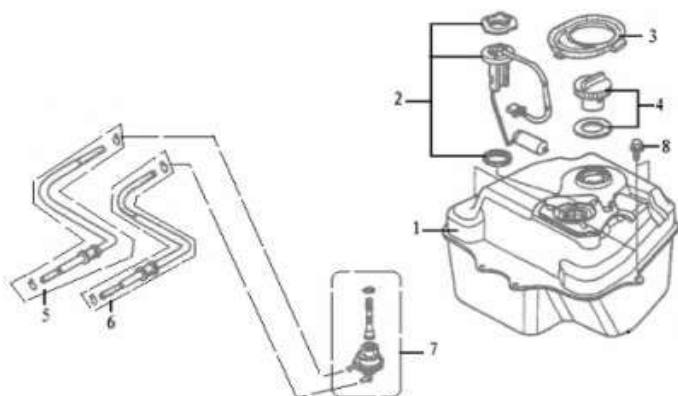

FUEL TANK ASSY

RefNo	XS125	XT125	XR125	Manf Part No	English Description	Qty	Price Incl
1	XR-4-004-5			61100-1158-0000	FUEL TANK ASSEMBLY	1	R 174.56
2	XR-4-002-5			87200-1158-0000	FUEL TANK SENDER	1	R 52.38
3	XR-4-004-6			61121-1158-0000	FINISHING RING	1	R 8.74
4	XR-4-001-1			61140-1158-0000	FUEL TANK CAP	1	R 83.79
5	Local Purchase			61302-0000-4500	TUBE	1	TBA
6	Local Purchase			61302-0000-4900	TUBE	1	TBA
7	XR-4-203-5			61160-1158-0000	VACUUM FUEL VALVE	1	TBA
8	XL-1-050-4			GB/T5787-1986	BOLT M6x16	4	R 5.27
9	XR-4-009-5				CLIP		TBA