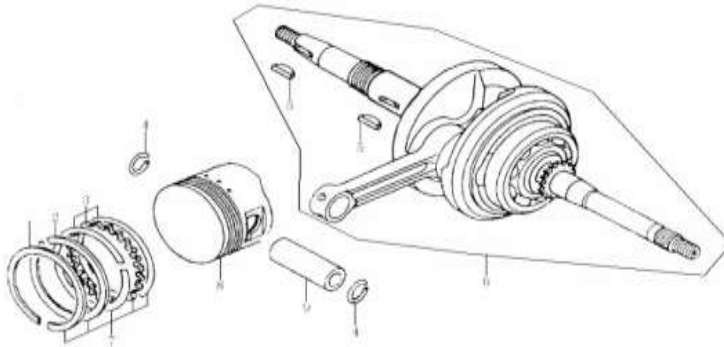

CRANKSHAFT/PISTON/CONNECTING ROD COMP

RefNo	XS125	XT125	XR125	Manf Part No	English Description	Qty	Price Incl
1	XS-1-044-1	XR-1-044-1		13103-1015-0000	PISTON RING (1ST)	1	TBA
2	XS-1-044-2	XR-1-044-2		13104-1015-0000	PISTON RING (2ND)	1	TBA
3	XS-1-044-3	XR-1-044-3		13120-1015-0000	OIL RING ASSEMBLY	1	TBA
4	XS-1-683-2	XR-1-683-2		91401-1006-0000	PISTON PIN CIRCLIP	2	R 10.49
5	XS-1-007-625	XR-1-007-625		91601-1015-0000	WOODRUFF KEY	2	R 31.44
6	XS-1-007-1	XR-1-007-1		1320B-1015-0000	CRANKSHAFT ASSEMBLY	1	R 916.35
7	XS-1-044-0	XR-1-044-0		1310A-1015-0000	PISTON RING SET (STANDARD SIZE)	1	TBA
8	XS-1-040-1	XR-1-040-2		13101-1047-0000	PISTON (125cc)	1	TBA
9	XS-1-686-1	XR-1-686-2		13102-1047-0000	PISTON PIN	1	TBA