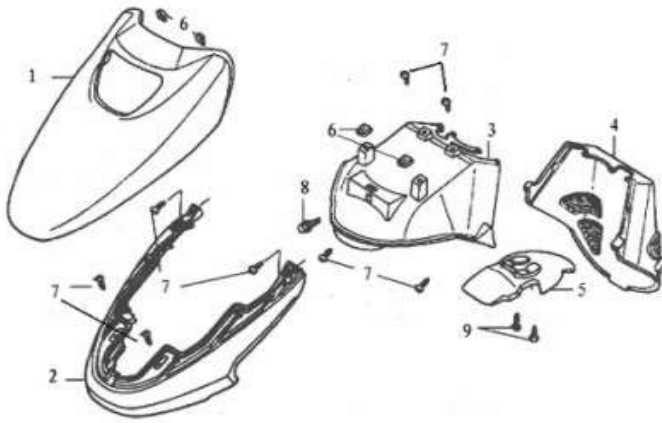

FRONT COVER ASSY

RefNo	XS125	XT125	XR125	Manf Part No	English Description	Qty	Price Incl
1	XS-9-003-SIL-5	XR-9-003-SIL-15		62301-1158-0000	FRONT COVER	1	TBA
1	XS-9-003-BLK-5	XR-9-003-BLK-15		62301-1158-0000	FRONT COVER	1	TBA
1		XR-9-003-BLU-15		62301-1158-0000	FRONT COVER	1	TBA
1	XS-9-003-YEL-5	XR-9-003-YEL-15		62301-1158-0000	FRONT COVER	1	TBA
1	XS-9-003-CAR-5	XR-9-003-PNK-15		62301-1158-0000	FRONT COVER	1	TBA
2	XS-9-002-SIL-5	XR-9-002-SIL-15		62324-1158-0000	FRONT WRAP-ROUND	1	TBA
2	XS-9-002-BLK-5	XR-9-002-BLK-15		62324-1158-0000	FRONT WRAP-ROUND	1	TBA
2		XR-9-002-BLU-15		62324-1158-0000	FRONT WRAP-ROUND	1	TBA
2	XS-9-002-YEL-5	XR-9-002-YEL-15		62324-1158-0000	FRONT WRAP-ROUND	1	TBA
2	XS-9-002-CAR-5	XR-9-002-PNK-15		62324-1158-0000	FRONT WRAP-ROUND	1	TBA
3	XS-9-024-5	XS-9-024-5		63101-1158-0000	FRONT SECTION FRONT MUDGUARD	1	TBA
4	XS-9-025-5	XS-9-025-5		63102-1158-0000	REAR SECTION FRONT MUDGUARD	1	TBA
5	XS-9-004-5	XS-9-004-5		63103-1158-0000	MUDGUARD INNER FRONT	1	TBA
6	XR-9-020-9			91205-1048-00060L	CLIP ST4.2	4	TBA
7	XR-9-020-7			GB/T845-1985	SCREW ST4.2x16	6	R 2.64
8	XL-1-050-4			GB/T5787-1986	BOLT M6x16	1	R 5.27
9	XR-1-609-36			GB/T5787-1986	BOLT M6x12	2	TBA