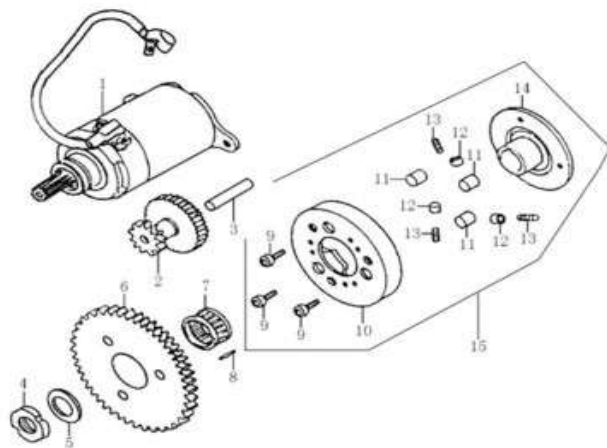

ELECTRIC STARTING MECHANISM

RefNo	XS125	XT125	XR125	Manf Part No	English Description	Qty	Price Incl
1	XS-11-050-5	XR-11-050-15		82200-1015-000055	ASSEMBLY STARTING MOTOR	1	R 502.74
2	XS-11-050-7	XR-11-050-17		21421-1015-0000	DOUBLE GEAR	1	TBA
3	XS-11-050-8	XR-11-050-18		21402-1015-0000	SHAFT DOUBLE GEAR	1	TBA
4	XS-11-050-9	XS-11-050-9		91209-1015-00000C	NUT M22x1	1	TBA
5	XS-11-050-10	XR-11-050-20		93301-12222531000	WASHER 22.2x25x31	1	TBA
6	XS-11-050-11	XR-11-050-21		21314-1015-0000	STARTING CLUTCH GEAR	1	TBA
7	XS-11-050-12	XR-11-050-22		92102-0000K283217	NEEDLE BEARING (K283217)	1	TBA
8	XS-11-050-13	XS-11-050-13		91521-05000600000	DOWEL PIN 5x6	1	TBA
9	Part of item 15			B00070010600127	SCREW M6x12	3	TBA
10	Part of item 15			21309-1015-0000	STARTING CLUTCH BODY	1	TBA
11	Part of item 15			21304-1015-0000	ROLLER,STARTING CLUTCH	3	TBA
12	Part of item 15			21305-1015-0000	CAP, SPRING	3	TBA
13	Part of item 15			21303-1015-0000	ROLLER SPRING,STARTING CLUTCH	3	TBA
14	Part of item 15			21312-1015-0000	FLANGE, STARING CLUTCH	1	TBA
15	XS-11-050-6	XR-11-050-16		21300-1015-0000	ASSEMBLY OVERRUN CLUTCH	1	R 142.13