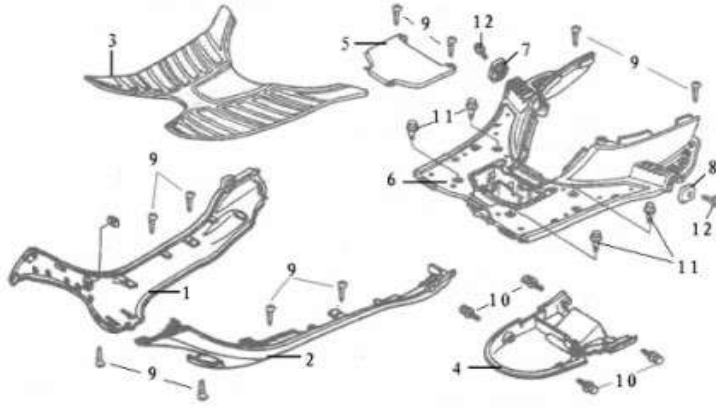

FRONT COVER ASSY

RefNo	XS125	XT125	XR125	Manf Part No	English Description	Qty	Price Incl
1	XS-9-014-SIL-5	XR-9-015-SIL-15		62322-1158-0000	CENTER LOWER FAIRING RIGHT	1	TBA
	XS-9-014-BLK-5	XR-9-015-BLK-15			CENTER LOWER FAIRING RIGHT	1	TBA
	N/A	XR-9-015-BLU-15			CENTER LOWER FAIRING RIGHT	1	TBA
	XS-9-014-YEL-5	XR-9-015-YEL-15			CENTER LOWER FAIRING RIGHT	1	TBA
	XS-9-014-CAR-5	XR-9-015-PNK-15			CENTER LOWER FAIRING RIGHT	1	TBA
2	XS-9-015-SIL-5	XR-9-014-SIL-15		62323-1158-0000	CENTER LOWER FAIRING LEFT	1	TBA
	XS-9-015-BLK-5	XR-9-014-BLK-15			CENTER LOWER FAIRING LEFT	1	TBA
	N/A	XR-9-014-BLU-15			CENTER LOWER FAIRING LEFT	1	TBA
	XS-9-015-YEL-5	XR-9-014-YEL-15			CENTER LOWER FAIRING LEFT	1	TBA
	XS-9-015-CAR-5	XR-9-014-PNK-15			CENTER LOWER FAIRING LEFT	1	TBA
3	XS-11-009-5	XR-11-009-5		62407-1158-0000	FOOT-WELL MATT (VUKA)	1	TBA
4	XS-9-027-5	XR-9-027-5		62217-1158-0000	FAIRING CENTER UNDERTRAY	1	TBA
5	XR-10-003-5			63706-1158-0000	BATTERY BOX COVER	1	TBA
6	XS-9-001-15	XR-9-001-15		62408-1158-0000	FOOTWELL BASE PANEL	1	TBA
7	XS-11-006-5	XR-11-006-5		32474-1158-00000G	PRESS BLOCK OF PROTECTION BAR	1	TBA
8	XS-11-006-6	XR-11-006-6		32473-1158-00000G	PRESS BLOCK OF PROTECTION BAR	1	TBA
9	XR-9-020-7			GB/T845-1985	SCREW ST4.2×16	8	R 2.64
10	XR-1-609-36			GB/T5789-2000	BOLT M6×12	4	TBA
11	XL-1-609-9				BOLT M6×18	4	R 5.27
12	XS-5-102-6				BOLT M6×30	2	R 7.88
No Ref	XR-11-007-5				PASSENGER BOARD FOOTREST	1	TBA
No Ref	XR-11-007-6				PASSENGER BOARD FOOTREST	1	TBA
No Ref	XS-11-037-5	XT-11-037-15	N/A		FRONT PART OF PROTECTION BAR	1	R 272.32
No Ref	XS-11-042-5	XT-11-042-15	N/A		REAR PART OF PROTECTION BAR	1	R 272.32
No Ref	XS-11-036-5	XT-11-036-15	N/A		FRONT PROTECTION BAR SUPPORT BRACKET	1	R 20.95
No Ref	XS-11-041-5	N/A	N/A		REAR PROTECTION BAR SUPPORT BRACKET	1	TBA
No Ref	XS-11-044-5	N/A	N/A		PROTECTION BAR CENTER BRACKET SET	1	TBA