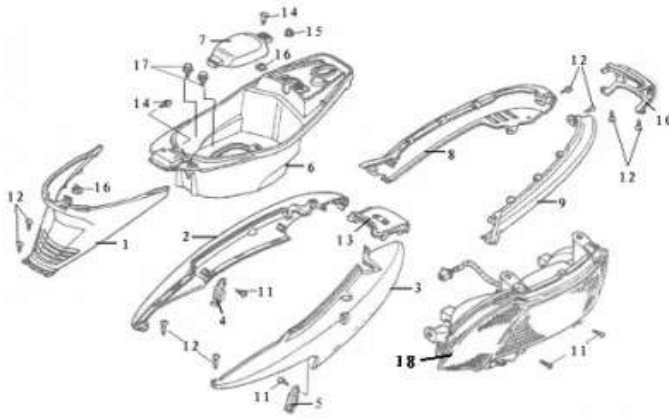

REAR COVER ASSY

RefNo	XS125	XT125	XR125	Manf Part No	English Description	Qty	Price Incl
1	XR-9-026-5			62209-1158-0000	FAIRING AIR INLET	1	TBA
2	XS-9-006-SIL-5	XR-9-007-SIL-15		63352-1158-0000	RIGHT REAR SIDE FAIRING	1	TBA
	XS-9-006-BLK-5	XR-9-007-BLK-15			RIGHT REAR SIDE FAIRING		TBA
	N/A	XR-9-007-BLU-15					TBA
	XS-9-006-YEL-5	XR-9-007-YEL-15			RIGHT REAR SIDE FAIRING		TBA
	XS-9-006-CAR-5	XR-9-007-PNK-15			RIGHT REAR SIDE FAIRING		TBA
3	XS-9-007-SIL-5	XR-9-006-SIL-15		63341-1158-0000	LEFT REAR SIDE FAIRING	1	TBA
	XS-9-007-BLK-5	XR-9-006-BLK-15			LEFT REAR SIDE FAIRING		TBA
	N/A	XR-9-006-BLU-15			LEFT REAR SIDE FAIRING		TBA
	XS-9-007-YEL-5	XR-9-006-YEL-15			LEFT REAR SIDE FAIRING		TBA
	XS-9-007-CAR-5	XR-9-006-PNK-15			LEFT REAR SIDE FAIRING		TBA
4	XR-9-007-30			63327-1158-0000	AIR INLET GRILLE R	1	TBA
5	XR-9-006-20			63317-1158-0000	AIR INLET GRILLE L	1	TBA
6	XR-9-018-5			42411-1158-0000	UNDERSEAT STORAGE BOX	1	TBA
7	XR-9-017-5			42427-1158-0000	ENGINE COVER	1	TBA
8	XS-9-012-SIL-5	XR-9-012-SIL-15		62403-1158-0000	RIGHT GUARD BAR	1	TBA
	XS-9-012-BLK-5	XR-9-012-BLK-15			RIGHT GUARD BAR		TBA
	N/A	XR-9-012-BLU-15			RIGHT GUARD BAR		TBA
	XS-9-012-YEL-5	XR-9-012-YEL-15			RIGHT GUARD BAR		TBA
	XS-9-012-CAR-5	XR-9-012-PNK-15			RIGHT GUARD BAR		TBA
9	XS-9-009-SIL-5	XR-9-009-SIL-15		62402-1158-0000	LEFT GUARD BAR	1	TBA
	XS-9-009-BLK-5	XR-9-009-BLK-15			LEFT GUARD BAR		TBA
	N/A	XR-9-009-BLU-15			LEFT GUARD BAR		TBA
	XS-9-009-YEL-5	XR-9-009-YEL-15			LEFT GUARD BAR		TBA
	XS-9-009-CAR-5	XR-9-009-PNK-15			LEFT GUARD BAR		TBA
10	XS-9-013-SIL-5	XR-9-013-SIL-15		63430-1158-0000	COVER LOWER CENTER	1	TBA
	XS-9-013-BLK-5	XR-9-013-BLK-15			COVER LOWER CENTER		TBA
	N/A	XR-9-013-BLU-15			COVER LOWER CENTER		TBA
	XS-9-013-YEL-5	XR-9-013-YEL-15			COVER LOWER CENTER		TBA
	XS-9-013-CAR-5	XR-9-013-PNK-15			COVER LOWER CENTER		TBA
11	XL-9-050-1			GB/T845-1985	SCREW TAPPING ST4.8×12	4	R 4.39
12	XR-9-020-7			GB/T845-1985	SCREW ST4.2×16	8	R 2.64
13	XS-9-008-SIL-5	XR-9-008-SIL-15		63602-1158-0000	COVER UPPER CENTER	1	TBA
	XS-9-008-BLK-5	XR-9-008-BLK-15			COVER UPPER CENTER		TBA
	N/A	XR-9-008-BLU-15			COVER UPPER CENTER		TBA
	XS-9-008-YEL-5	XR-9-008-YEL-15			COVER UPPER CENTER		TBA
	XS-9-008-CAR-5	XR-9-008-PNK-15			COVER UPPER CENTER		TBA
14	XR-1-560-5				BOLT M6×16	2	R 5.27
15	XR-1-652-7			GB/T923-1998	NUT M6	2	R 4.39
16	XL-1-010-10				BOLT M6-19×11	2	R 99.75
17	XR-1-609-36			GB/T5789-2000	BOLT M6×12	2	TBA
18	XR-10-020-5	XR-10-020-5		86200-1158-0000	TAIL LAMP ASSEMBLY	1	TBA
19	XL-10-012-10	XL-10-012-10			12V 10W TURN LIGHT BULB		R 8.74
20	XL-10-021-21	XL-10-021-21			12V 21W REAR LAMP BULB		R 8.74
21	XR-11-015-5	XR-11-015-5			UNDERSEAT STORAGE LINER		TBA