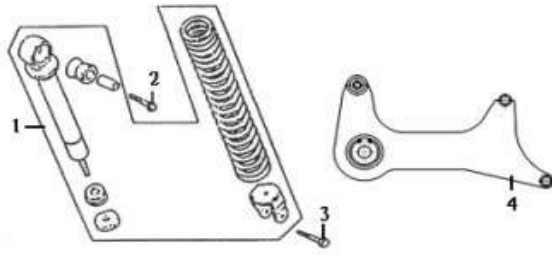

Rear Suspension

RefNo	XS125	XT125	XR125	Manf Part No	English Description	Qty	Price Incl
1	XR-7-004-1			33300-1158-0000	REAR SHOCK ABSORBER	2	TBA
2	XR-7-006-5			GB/T5789-2000	BOLT M10x40	2	TBA
3	XL-3-001-5			GB/T5789-2000	BOLT M8x35	2	R 16.76
4	XS-7-008-5	XR-7-008-5		33308-1158-0000	REAR AXLE SUPPORT BRACKET	1	TBA
No Ref		XR-1-010-6203		6203	BEARING 6203 (Rear axle support bracket)	1	TBA
	XR-6-015-1				LEFT REAR AXLE SPACER	1	R 13.12
	XR-6-014-1				RIGHT AXLE OUTER SPACER (SHORT)	1	R 13.12