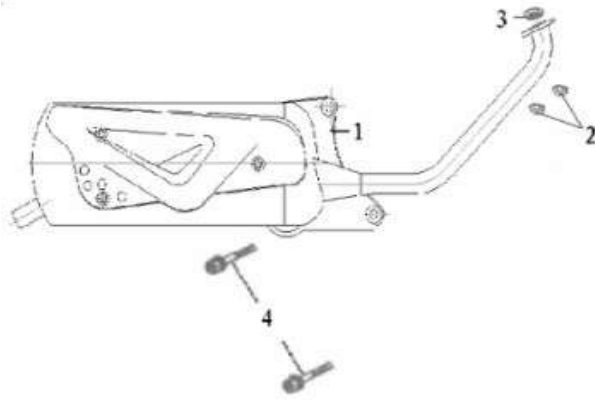

Exhaust Assembly

RefNo	XS125	XT125	XR125	Manf Part No	English Description	Qty	Price Incl
1	XS-3-001-15	XR-3-001-15		18000-1158-0000	EXHAUST ASSEMBLY	1	TBA
2	XR-3-003-1			18030-1158-0000	EXHAUST ATTACHMENT NUT	1	TBA
3	XR-3-002-1			GB/T6177.1-2000	EXHAUST GASKET	2	TBA
4	XR-3-001-7			GB/T5789-2000	BOLT M8x50	2	TBA
4	XR-3-001-7HT			LOCAL PURCHASE	BOLT M8x50 (HIGH TENSILE)		TBA