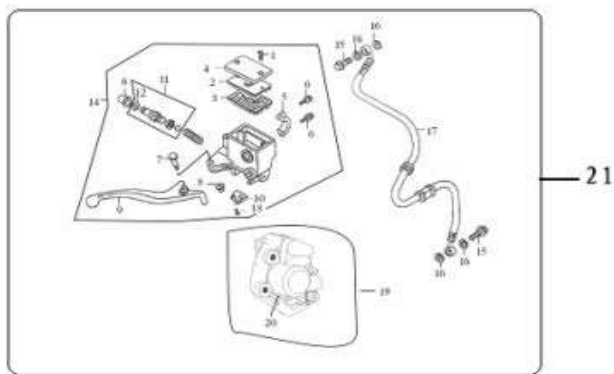

Hydraulic Brake System

RefNo	XS125	XT125	XR125	Manf Part No	English Description	Qty	Price Incl
1	XS-5-102-9	XR-5-102-9		GB/T819-1985	SOCKET HEAD SCREW M4×12	2	TBA
2	XS-5-102-4	XR-5-102-4		53053-1158-0000	GASKET	1	TBA
3	XS-5-102-13	XR-5-102-13		53026-1158-0000	OIL CYLINDER BODY	1	TBA
4	XS-5-102-3	XR-5-102-3		53052-1158-0000	MASTER CYLINDER CAP	1	TBA
5	XS-5-102-7	XR-5-102-7		53104-1158-0000	CLAMP BRAKE MASTER CYLINDER	1	TBA
6	XR-1-032-11	XR-1-032-11		GB/T5787-1986	BOLT M6×25	2	R 12.57
7	XS-5-102-6	XS-5-102-6		53007-1158-0000	BOLT M6×30	1	R 7.88
8	XR-1-652-7	XR-1-652-7		GB/T6187-1986	NUT M6	1	R 4.39
9	XS-5-005-125	XR-5-005-125		53105-1158-0000	F BRAKE HANDLE	1	TBA
10	XS-5-005-1	XR-5-005-1		53064-1158-0000	F BRAKE SWITCH ASSEMBLY	1	TBA
11	XS-5-102-1	XR-5-102-1		53027-1158-0000	MAIN PLUG ASSEMBLY	1	TBA
12	Part of Item 11			53048-1158-0000	CIRCLIP	1	TBA
14	XS-5-102-125	XR-5-102-125		53012-1158-0000	MASTER CYLINDER ASSEMBLY	1	TBA
15	XS-5-102-7	XR-5-102-7		53008-1158-0000	CLAMP BRAKE MASTER CYLINDER	2	TBA
16	XL-1-047-10	XL-1-047-10		53009-1158-0000	WASHER 6	4	R 4.39
17	XS-5-105-125	XR-5-105-125		53002-1158-0000	HOSE ASSEMBLY	1	TBA
18	XS-5-102-14	XL-1-599-3		GB/T818-1986	BOLT M5×12	1	TBA
19	XS-5-107-125	XR-5-107-125		53014-1158-0000	CALIPER ASSEMBLY	1	TBA
20	XS-5-107-7	XR-5-107-7		53013-1158-0000	BRAKE PADS	2	R 52.35
21	XS-5-055-2	XR-5-055-2		53000-1158-0000	FRONT BRAKE HYD ASSEMBLY	1	TBA