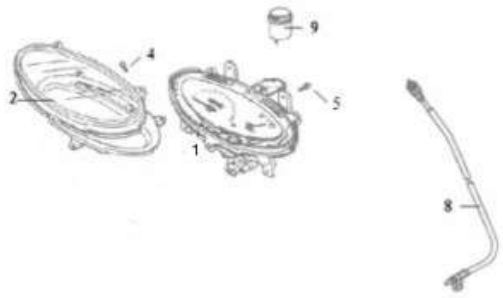

Speedometer ASSY

RefNo	XS125	XT125	XR125	Manf Part No	English Description	Qty	Price Incl
1	XS-10-026-5	XT-10-026-5	XR-10-026-5	87100-1158-0000	SPEEDOMETER ASSEMBLY	1	TBA
2	XR-10-027-5			87108-1158-0000	SPEEDOMETER LENS	1	TBA
4	XL-1-004-1			GB/T845-1985	SELF - TAPPING SCREW ST4.8 X 16	3	R 10.49
5	XL-9-050-1			GB/T845-1985	SCREW TAPPING ST4.8×12	4	R 4.39
8	XR-1-018-5			87300-1158-0000	SPEEDOMETER CABLE	6	TBA
9	XS-10-011-5	XR-10-011-5		85600-1158-0000	CELL PHONE SENSOR / FLASHER	1	TBA