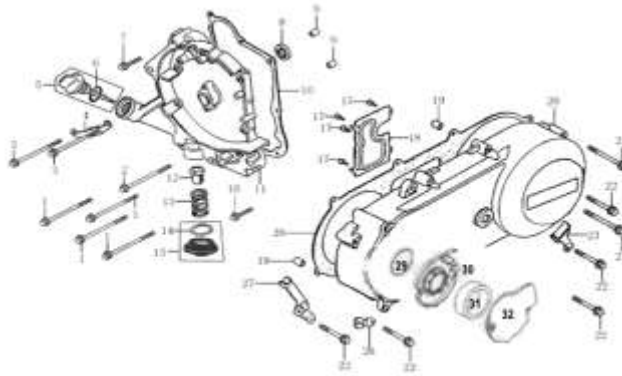

CRANKCASE COVER

RefNo	XS125	XT125	XR125	Manf Part No	English Description	Qty	Price Incl
1	XR-1-037-15			B166740A0600957	BOLT M6x95	4	R 12.57
2	XR-1-037-16			B166740A0601007	BOLT M6x100	1	R 12.57
3	XR-1-037-17			B166740A0601107	BOLT M6x110	2	R 12.57
4	XS-1-032-1	XR-1-032-2		12401-1015-0000	FAN HOUSING	1	R 62.84
5	XS-1-035-5	XR-1-035-15		14301-1015-0000	OIL FILLER CAP & DIPSTICK	1	R 41.90
6	XL-1-010-15			90101-1018000300	O-RING 18 X 3	1	R 4.39
7	XL-1-037-1	XL-1-037-1		B166740A0600357	BOLT M6 X 35	1	R 5.27
8	XS-1-032-3	XR-1-032-4		90302-1015-0000	OIL SEAL 1.98x30x7	1	R 41.90
9	XS-1-617-5	XR-1-617-15		91521-08001400000	DOWEL PIN 8 X 14	2	R 31.44
10	XS-1-036-5	XR-1-036-15		90206-1015-0000	GASKET	1	R 62.84
11	XS-1-032-5	XR-1-032-15		12421-1015-0000	ENGINE RIGHT SIDE CASING	1	R 209.48
12	XR-1-623-5			1431B-1006-0000	OIL SCREEN MESH	1	R 20.95
13	XR-1-623-6			14221-1015-0000	SPRING	1	R 31.44
14	XR-1-623-7			90101-20296000320	O RING	1	R 14.68
15	XR-1-623-8			11230-D002-0000	SUMP PLUG	1	R 20.95
16	XL-1-050-6			B166740A0600327	BOLT M6 X 32	1	R 5.27
17	Part of item 20			B008450004200800N	SCREW ST4.2x8	4	TBA
18	Part of item 20			12311-1015-0000	GUIDE PLATE	1	TBA
19	XS-1-617-5	XR-1-617-15		91521-08001400000	DOWEL PIN 8 X 14	2	R 31.44
20	XS-1-026-1	XR-1-026-2		12301-1047-03018S	DRIVE BELT ALLOY COVER	1	TBA
21	XS-1-029-5	XR-1-029-15		B166740A06006570C	BOLT M6x65	2	R 12.57
22	XS-1-029-6	XR-1-029-16		B166740A0600407	BOLT M6x40	6	R 12.57
23	XS-1-026-3	XR-1-026-4		10006-1015-00000C	CLAMP	1	R 10.49
25	XS-9-083-5	XR-9-083-15		21130-1015-0000	STOP PLATE MAIN STAND	1	R 20.95
26	XS-1-026-7	XR-1-026-8		12108-1015-0000	CLIP	1	R 19.69
27	XS-1-026-14	XR-1-026-15		10007-1015-0000	CLAMP	1	R 41.90
28	XS-1-027-5	XR-1-027-15		90204-1047-0000	GASKET	1	R 62.84
29	XS-1-026-16	XR-1-026-17			O RING CYCLONIC FILTER		TBA
30	XS-1-026-17	XR-1-026-18			INLET AIR BODY		TBA
31	XS-1-026-18	XR-1-026-19			SEAL CYCLONIC FILTER		TBA
32	XS-1-026-19	XR-1-026-20			INLET AIR COVER		TBA