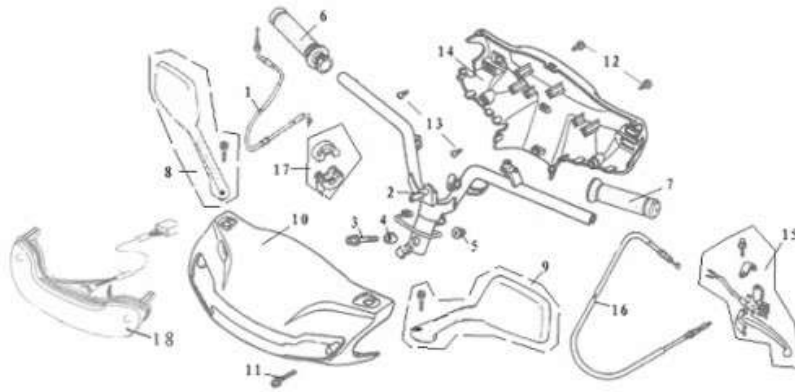

Handelbar

RefNo	XS125	XT125	XR125	Manf Part No	English Description	Qty	Price Incl
1	XS-1-021-5	XR-1-021-5		72400-1158-0000	THROTTLE CABLE	1	TBA
2	XS-8-002-5	XR-8-002-5		72100-1158-0000	HANDLEBAR TUBE ASSEMBLY	1	R 209.35
3	XL-9-040-1	XL-9-040-1		GB/T5787-1986	BOLT M10 X 50	1	R 8.74
4	XS-9-039-5	XR-9-039-5		72105-1158-00000	SADDLE BUSH	1	TBA
5	XL-2-002-1	XL-2-002-1		GB/6187-1986	NUT M10 X 1.25	1	R 4.39
6	XS-8-004-5	XR-8-004-5		72020-1158-0000	RIGHT HANDLEBAR GRIP	1	R 17.51
7	XS-8-003-5	XR-8-003-5		72010-1158-0000	LEFT HANDLEBAR GRIP	1	R 17.51
8	XS-11-014-BLK-3	XR-11-014-SIL-3		69120-1158-0000	LEFT REARVIEW MIRROR	1	TBA
8		XR-11-014-BLK-3		69120-1158-0000	LEFT REARVIEW MIRROR	1	TBA
8		XR-11-014-BLU-3		69120-1158-0000	LEFT REARVIEW MIRROR	1	TBA
8		XR-11-014-YEL-3		69120-1158-0000	LEFT REARVIEW MIRROR	1	TBA
8		XR-11-014-PNK-3		69120-1158-0000	LEFT REARVIEW MIRROR	1	TBA
8	XS-11-014-BLK-3	XR-11-014-SIL-3		69120-1158-0000	LEFT REARVIEW MIRROR	1	TBA
9		XR-11-014-BLK-3		69110-1158-0000	LEFT REARVIEW MIRROR	1	TBA
9		XR-11-014-BLU-3		69110-1158-0000	LEFT REARVIEW MIRROR	1	TBA
9		XR-11-014-YEL-3		69110-1158-0000	LEFT REARVIEW MIRROR	1	TBA
9		XR-11-014-PNK-3		69110-1158-0000	LEFT REARVIEW MIRROR	1	TBA
10	XS-9-020-SIL-5	XR-9-020-SIL-5		63501-1158-0000	HANDLEBAR FRONT FAIRING	1	TBA
10	XS-9-020-BLK-5	XR-9-020-BLK-5		63501-1158-0000	HANDLEBAR FRONT FAIRING	1	TBA
10	XS-9-020-CAR-5	XR-9-020-BLU-5		63501-1158-0000	HANDLEBAR FRONT FAIRING	1	TBA
10	XS-9-020-YEL-5	XR-9-020-YEL-5		63501-1158-0000	HANDLEBAR FRONT FAIRING	1	TBA
10		XR-9-020-PNK-5		63501-1158-0000	HANDLEBAR FRONT FAIRING	1	TBA
11	XS-9-020-6	XR-9-020-6		GB/T818-1986	BOLT M5x20	1	R 4.39
12	XS-9-020-7	XR-9-020-7		GB/T845-1985	SCREW ST4.2x16	2	R 2.64
13	XS-9-020-8	XR-9-020-8		GB/T845-1985	SCREW TAPPING ST4.2x13	2	TBA
14	XS-9-021-5	XR-9-021-5		63505-1158-0000	HANDLEBAR REAR FAIRING	1	TBA
15	XS-5-003-5	XR-5-003-5		72200-1158-0000	LEFT (REAR) BRAKE LEVER ASSEMBLY	1	TBA
16	XS-5-060-5	XR-5-060-5		72800-1158-0000	REAR BRAKE CABLE ASSEMBLY	1	TBA
17	XS-8-006-5	XR-8-006-5		17010-1158-0000	THROTTLE GRIP HOUSING	1	TBA
18	XS-10-005-5	XR-10-005-5		86310-1158-0000	HANDLEBAR LAMP ASSEMBLY	1	TBA