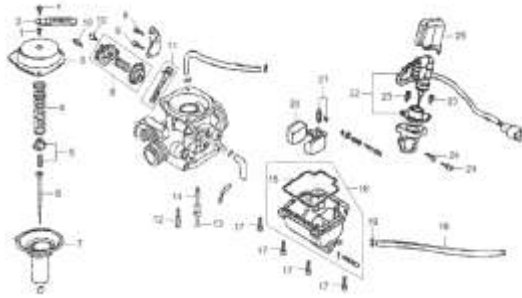

CARBURETOR

RefNo	XS125	XT125	XR125	Part No	English Description	Qty	Price Incl
1	XS-1-002-50	XR-1-002-50		GB/T818-2000	SCREW M4x8	2	TBA
2	XS-1-002-51	XR-1-002-51		17104-J204-0000	PLATE CLIP	1	TBA
3	XS-1-002-52	XR-1-002-52		17102-J204-0000	CAPVACUUM PISTON VALVE	1	R 41.90
4	XS-1-002-53	XR-1-002-53		17176-J204-0000	SPRING	1	R 31.44
5	XS-1-002-54	XR-1-002-54		17153-J204-0000	PLATE SET	1	TBA
6	XS-1-002-3	XR-1-002-3		17156-J204-0000	NEEDLE ASSEMBLY	1	TBA
7	XS-1-002-2	XR-1-002-2		17110-J204-0000	VACUUM PISTON VALVE	1	R 63.13
8	XS-1-002-55	XR-1-002-55		17105-J204-0000	AIR BLOCK VALVE	1	R 41.90
9	XS-1-002-56	XL-1-599-3		GB/T818-2000	BOLT M5x12	2	R 5.86
10	XS-1-002-57	XR-1-002-57		GB/T818-2000	SCREW M4x10	2	TBA
11	XS-1-002-58	XR-1-002-58		17111-J204-0000	SCREW SET	1	TBA
12	XS-1-002-59	XR-1-002-59		91125-J204-0000	INJECTING NOZZLE	1	TBA
13	XS-1-002-60	XR-1-002-60		17118-J204-0000	MAIN INJECTING NOZZLE	1	TBA
14	XS-1-002-61	XR-1-002-61		17153-J204-0000	BASE OIL NEEDLE	1	TBA
15	XS-1-002-62	XR-1-002-62		17174-J204-0000	GASKET	1	R 62.84
16	XS-1-002-63	XR-1-002-63		17140-J204-0000	FLOAT CHAMBER	1	R 104.74
17	XS-1-002-64	XR-1-002-64		GB/T818-2000	SCREW M4x14	4	TBA
18	XS-1-002-65	XR-1-002-65		17148-J204-0000	OVERFLOW TUBE	1	R 41.90
19	XS-1-002-66	XR-1-002-66		17150-J204-0000	TUBE CLIP	1	TBA
20	XS-1-002-4	XR-1-002-4		17154-J204-0000	FLOAT ASSEMBLY		R 62.84
21	XS-1-002-67	XR-1-002-67		17155-J204-0000	FLOAT CANISTER VALVE	2	TBA
22	XS-1-002-68	XR-1-002-68		171B3-J204-0000	STARTING VALVE SET	1	R 50.49
23	XS-1-002-69	XL-1-599-3		GB/T818-2000	BOLT M5x12	2	R 5.86
24	XS-1-002-70	XR-1-002-70		GB/T818-2000	SCREW M4x8	2	TBA
25	XS-1-002-71	XR-1-002-71		171B8-J204-0000	STARTING VALVE	1	TBA
26	XS-1-002-1	XR-1-002-1		17100-J204-0000	CARBURETOR ASSEMBLY	1	R 481.79