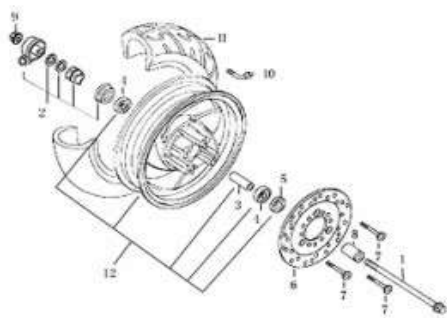

FRONT WHEEL ASSY

RefNo	XS125	XT125	XR125	Manf Part No	English Description	Qty	Price Incl
1	XR-6-001-5	XR-6-001-5		51181-1158-0000	FRONT AXLE BOLT	1	TBA
2	XR-6-080-5	XR-6-080-5		87330-1158-0000	SPEEDO DRIVE HUB	1	R 52.35
3	XR-6-003-6	XR-6-003-6		51117-1158-0000	FRONT AXLE SPACER	1	TBA
4	XR-6-003-6301	XR-6-003-6301		92102-0000006301	BEARING	2	TBA
5	XR-6-003-7	XR-6-003-7		90335-1158-1900	DUST SEAL	1	TBA
6	XR-6-002-5	XR-6-002-5		53001-1158-0000	BRAKE DISK	1	R 174.56
7	XR-6-084-5	XR-6-084-5		53004-1158-0000	BOLT	3	TBA
8	XR-6-002-5	XR-6-002-5		51101-1158-0000	BRAKE DISK	1	R 174.56
9	XR-6-008-5	XR-6-008-5		GB/T6187-1986	NUT M16x1.5	1	R 8.74
10	XR-6-016-5	XR-6-016-5		51200-1158-0000	VALVE ASSEMBLY (TUBELESS)	1	R 17.51
11	XR-6-004-5	USE XR-6-010-5		51103-1158-0000	FRONT TYRE (350-10)	1	TBA
12	XR-6-003-5	XR-6-003-5		51100-1158-0000	ALLOY WHEEL ASSEMBLY	1	TBA