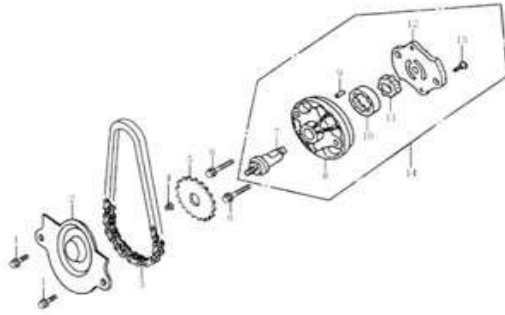

OIL PUMP

RefNo	XS125	XT125	XR125	Manf Part No	English Description	Qty	Price Incl
1	XR-1-609-36			B166740A0600122	BOLT M6×12	2	TBA
2	XS-1-652-10	XR-1-652-10		14113-1015-0000	BAFFLE PLATE	1	R 41.90
3	XS-1-652-5	XR-1-652-15		14103-1015-0000	OIL PUMP CHAIN	1	R 41.90
4	XS-1-652-7	XR-1-652-7		B06177010600009	NUT M6	1	R 4.39
5	XS-1-652-6	XR-1-652-16		1432B-1015-0000	SPROCKET OIL PUMP	1	R 83.79
6	XS-1-652-8	XR-1-032-11		B166740A0600257	BOLT M6×25	2	R 12.57
7	Part of item 14			14107-1015-0000	SHAFT,OIL PUMP	1	TBA
8	Part of item 14			14110-1015-0000	OIL PUMP BLOCK	1	TBA
9	Part of item 14			91522-04000600000	DOWEL PIN 4×6.5	1	TBA
10	Part of item 14			14112-1015-0000	OIL PUMP OUTER ROTOR	1	TBA
11	Part of item 14			14111-1015-0000	OIL PUMP INNER ROTOR	1	TBA
12	Part of item 14			14108-1015-0000	COVER,OIL PUMP	1	TBA
13	Part of item 14			B00818000300082	SCREW M3×10	1	TBA
14	XR-1-661-15			14100-1015-0000	OIL PUMP ASSEMBLY	1	R 125.69