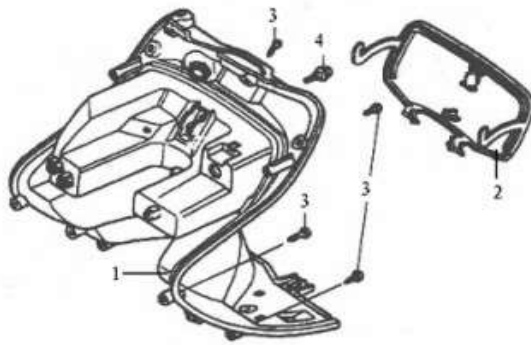

FRONT GLOVE COMPARTMENT ASSY

RefNo	XS125	XT125	XR125	Manf Part No	English Description	Qty	Price Incl
1	XR-9-022-5			63702-1158-0000	FRONT INNER BOX	1	TBA
2	XR-9-023-5			63703-1158-0000	COVER OF FRONT INNER BOX	1	TBA
3	XR-9-020-7			GB/T845-1985	SCREW ST4.2×16	6	R 2.64
4	XL-1-047-13			GB/T5789-2000	BOLT M6 X 20	1	R 5.27
5	XR-9-022-6				VIN NUMBER COVER		R 62.84