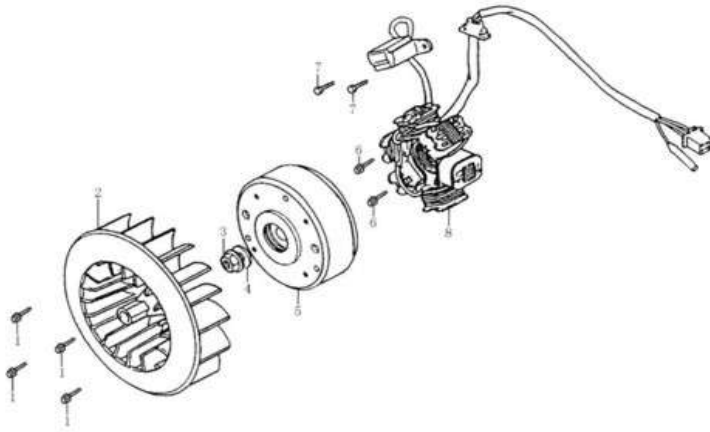

MAGNETO COMP

RefNo	XS125	XT125	XR125	Manf Part No	English Description	Qty	Price Incl
1	XL-1-609-9	XL-1-609-9		B166740A0600187	BOLT M6×18	4	R 5.27
2	XS-1-033-5	XR-1-033-15		1910B-I047-0000	COOLING FAN ASSEMBLY	1	TBA
3	XS-1-717-5	XR-1-717-15		91202-I015-00000C	NUT M12×12.5	1	TBA
4	XS-1-717-5	XR-1-717-16		93301-11222524000	WASHER	1	TBA
5	XS-1-030-5	XR-1-030-15		82130-I047-0100	MAGNETO FLYWHEEL ASSEMBLY	1	R 167.58
6	XS-1-030-5	XR-1-030-15		B166740A06002070B	MAGNETO FLYWHEEL ASSEMBLY	2	R 167.58
7	XS-1-030-6	XL-1-599-3		B057830005001270B	BOLT M5×12	2	R 5.86
8	XS-1-030-6	XR-1-030-16		82120-I047-030055	STATOR ASSEMBLY	1	R 282.09