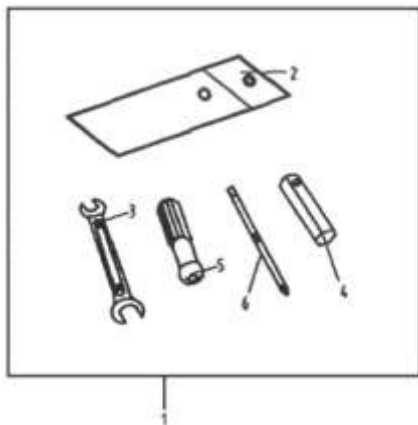

Toolkit

RefNo	XS125	XT125	XR125	Manf Part No	English Description	Qty	Price Incl
1	BA/XR/TOOLK	BA/XR/TOOLK		06000-1158-0000	TOOL KIT	1	TBA

GASKET SET

	XS-1-572-5	XR-1-572-15		90250-1047-0000	GASKET 22x12		R 62.84
	XS-1-573-5	XR-1-573-15		90103-1047-0000	GASKET CYLINDER UPPER HEAD		R 62.84
	XS-1-048-125	XR-1-048-126		9022B-1047-0000	CYLINDER HEAD GASKET		TBA
	XS-1-051-5	XR-1-051-15		90214-1015-0000	INLET MANIFOLD GASKET		R 12.57
	XS-1-039-125	XR-1-039-125		90205-1047-0000	Piston Barrel (Cylinder) Gasket		TBA
	XS-1-607-8	XR-1-607-18		90211-1047-0000	GASKET TENSIONER		R 62.84
	XS-1-036-5	XR-1-036-15		90206-1015-0000	GASKET		R 62.84
	XS-1-027-5	XR-1-027-15		90204-1047-0000	GASKET, LEFT CRANKCASE COVER		R 62.84
	XS-1-668-5	XR-1-668-5		90208-1015-0000	GASKET, CRANKCASE		R 62.84
	XS-1-010-108	XR-1-010-108		90216-1015-0000	GASKET TRAINSMISSION CASE		R 26.25
	XR-3-002-1			GB/T6177.1-2000	Exhaust Gasket		TBA