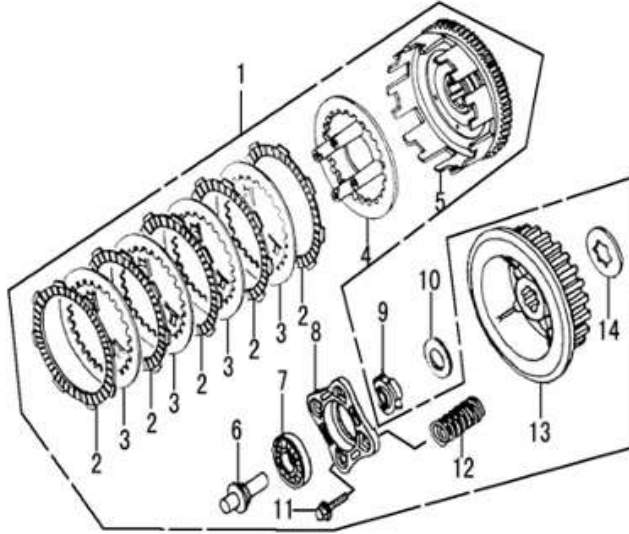

**IMPORTANT NOTICE !!!! PRICES QUOTED ARE INCLUSIVE OF VAT AND EX JHB.
PRICES MAY VARY FROM DEALER TO DEALER. PRICES MAY CHANGE WITHOUT NOTICE.**

Clutch

Ref	Code	Part No.	Description	Quantity	Price Incl
1	TM-1-025-1	2100000-404-00	CLUTCH ASSEMBLY	1	TBA
2	TM-1-025-15	2120001-404-00	FRICION PLATE	5	TBA
3	TM-1-025-17	2120002-404-00	DRIVEN FRICION PLATE	4	TBA
4	TM-1-025-16	2120003-404-00	PRESSURE PLATE	1	TBA
5	TM-1-025-10	2100001-404-00	CLUTCH OUTER CASE	1	TBA
6	Part of Item 1	2100002-404-00	ROD	1	TBA
7	TM-1-025-16003	2100003-404-00	BEARING (16003)	1	TBA
8	Part of Item 1	2100004-404-00	END PLATE,CLUTCH	1	TBA
9	TM-1-025-31	2100005-404-00	LOCKNUT	1	TBA
10	TM-1-025-33	2100006-404-00	DISHED WASHER	1	TBA
11	XR-1-030-15	GB/T5789-1986	MAGNETO FLYWHEEL ASSEMBLY	4	R 167.58
12	Part of Item 1	2100007-404-00	SPRING	4	TBA
13	Part of Item 1	2100010-404-00	DRIVEN HUB ASSY,CLUTCH	1	TBA
14	TM-1-025-34	2100008-404-00	SPLINE WASHER	1	TBA