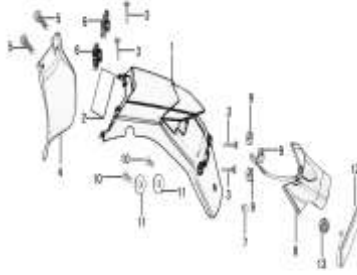

Vuka EL 90 Parts Catalogue

**IMPORTANT NOTICE !!!! PRICES QUOTED ARE INCLUSIVE OF VAT AND EX JHB.
PRICES MAY VARY FROM DEALER TO DEALER. PRICES MAY CHANGE WITHOUT NOTICE.**

Rear Fender

Ref	Code	Part No.	Description	Quantity	Price Incl
1	TM-9-016-1	6310010-938-00	REAR MUDGUARD FRONT SECTION	1	TBA
2	TM-9-016-2	6310002-938-00	REAR MUDGUARD FRONT SECTION	1	TBA
3	XR-1-609-36	9110023-938-00	BOLT M6×12	4	R 0.00
4	TM-9-015-1	6310005-938-00	RIGHT COVER	1	TBA
5	XR-1-560-5	9110021-938-00	BOLT M6×16	2	R 5.27
6	XR-1-652-7	9120002-938-00	NUT M6	2	R 4.39
7	TM-9-016-3	6310004-938-00	SPREADER WASHER	1	TBA
8	TM-10-020-1	3371000-E728-00	TAIL LAMP ASSEMBLY	1	TBA
9	TM-9-027-1	3371001-938-00	GROMMET	3	TBA
10	XL-1-652-11	9130001-938-00	BOLT M5×16	2	R 4.39
11	XL-1-047-10	GB/T96-1985	WASHER 6	2	R 4.39
12	TM-9-077-1	3381000-E837-00	REAR REFLECTOR	1	TBA
13	XR-1-652-7	GB/T6170-2000	NUT M6	1	R 4.39