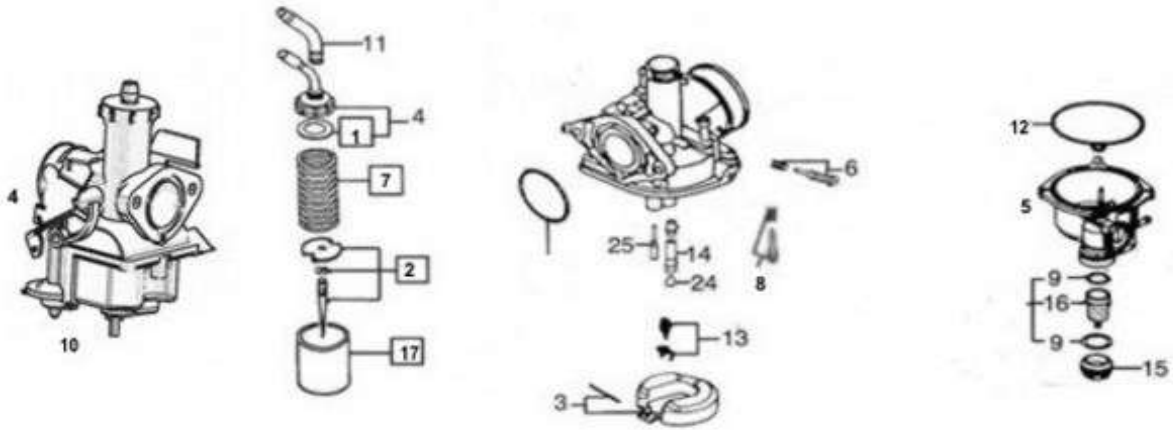

Vuka EL 90 Parts Catalogue

**IMPORTANT NOTICE !!!! PRICES QUOTED ARE INCLUSIVE OF VAT AND EX JHB.
PRICES MAY VARY FROM DEALER TO DEALER. PRICES MAY CHANGE WITHOUT NOTICE.**

Carburetor

Ref	Code	Part No.	Description	Quantity	Price Incl
1	TM-1-002-2		SEAL ASSEMBLY	1	TBA
2	TM-1-002-3		NEEDLE ASSEMBLY	1	TBA
3	TM-1-002-4		FLOAT ASSEMBLY	1	TBA
4	RM-1-002-75		CHOKE MECHANISM	1	R 87.22
5	TM-1-002-6		FLOAT CHAMBER ASSEMBLY	1	TBA
6	TM-1-002-7		IDLE SCREW ASSEMBLY	1	TBA
7	TM-1-002-8		THROTTLE SPRING	1	TBA
8	TM-1-002-9		AIR SCREW	1	TBA
9	TM-1-002-10		GASKET	1	TBA
10	TM-1-002-1		CARBURETOR ASSEMBLY	1	TBA
11	TM-1-002-11		SEAL SLEEVE CABLE	1	TBA
12	TM-1-002-12		BOWL SEAL	1	TBA
13	TM-1-002-13		FLOAT NEEDLE	1	TBA
14	TM-1-002-14		MAIN NOZZLE	1	TBA
15	TM-1-002-15		BOLT CAP FILTER SCREEN	1	TBA
16	TM-1-002-16		FILTER SCREEN	1	TBA
17	TM-1-002-17		THROTTLE SLIDE	1	TBA
24	TM-1-002-24		MAIN JET	1	TBA
25	TM-1-002-25		IDLE JET	1	TBA