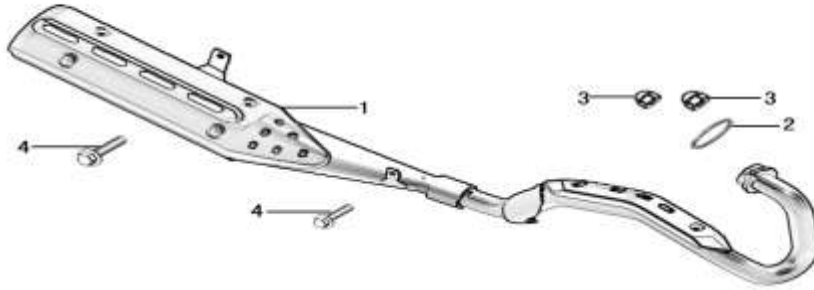

**IMPORTANT NOTICE !!!! PRICES QUOTED ARE INCLUSIVE OF VAT AND EX JHB.
PRICES MAY VARY FROM DEALER TO DEALER. PRICES MAY CHANGE WITHOUT NOTICE.**

Exhaust Muffler

Ref	Code	Part No.	Description	Quantity	Price Incl
1	TM-3-001-15	1830000-E728-00	EXHAUST ASSEMBLY	1	TBA
	TM-3-001-SS	LOCAL	STAINLESS STEEL REAR BOX	1	TBA
2	TM-3-002-1	1830001-E728-00	EXHAUST GASKET	1	TBA
3	TM-3-003-1	9120001-938-00	EXHAUST ATTACHMENT NUT	2	TBA
4	X5-9-016-3	GB/T5787-1986	BOLT 8×16	2	R 10.50