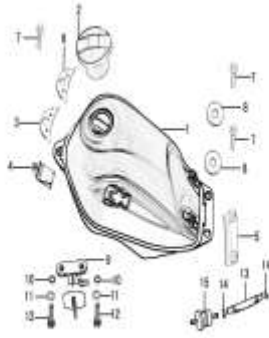

Vuka EL 90 Parts Catalogue

**IMPORTANT NOTICE !!!! PRICES QUOTED ARE INCLUSIVE OF VAT AND EX JHB.
PRICES MAY VARY FROM DEALER TO DEALER. PRICES MAY CHANGE WITHOUT NOTICE.**

Seat Cushion

Ref	Code	Part No.	Description	Quantity	Price Incl
1	TM-9-010-1	4410000-938-00	SEAT ASSEMBLY	1	TBA
2	XL-1-050-4	GB/T5787-1986	BOLT M6 X 16	2	R 5.27

Vuka EL 90 Parts Catalogue

**IMPORTANT NOTICE !!!! PRICES QUOTED ARE INCLUSIVE OF VAT AND EX JHB.
PRICES MAY VARY FROM DEALER TO DEALER. PRICES MAY CHANGE WITHOUT NOTICE.**

Air Cleaner

Ref	Code	Part No.	Description	Quantity	Price Incl
1	TM-1-001-1	1710000-E728-00	AIRFILTER ASSEMBLY	1	TBA
2	TM-1-001-10	1710001-E728-00	CLAMP	1	TBA
3	Part of item 2	9130003-938-00	SCREW	1	TBA
4	XL-1-734-31	GB/T5787-1986	BOLT M6×10	2	R 5.27

Vuka EL 90 Parts Catalogue

**IMPORTANT NOTICE !!!! PRICES QUOTED ARE INCLUSIVE OF VAT AND EX JHB.
PRICES MAY VARY FROM DEALER TO DEALER. PRICES MAY CHANGE WITHOUT NOTICE.**

Fuel Tank

Ref	Code	Part No.	Description	Quantity	Price Incl
1	TM-4-004-5	1661000-938-00	FUEL TANK ASSEMBLY	1	TBA
2	TM-4-001-1	4820000-938-00	FUEL TANK CAP	1	TBA
3	TM-4-124-1	1660003-938-00	UPPER GASKET	1	TBA
4	TM-4-125-1	1660004-938-00	LOWER GASKET	1	TBA
5	TM-4-126-1	1660008-938-00	ANTI VIBRATION CUSHION	1	TBA
6	TM-4-127-1	1660009-938-00	BRACKET	1	TBA
7	XR-1-609-36	GB/T5787-1986	BOLT M6x12	3	R 0.00
8	XL-1-047-10	GB/T96-1985	WASHER 6	2	R 4.39
9	TM-4-010-1	1670000-938-00	FUEL VALVE	1	TBA
10	TM-4-128-1	1670001-938-00	RUBBER	2	TBA
11	XL-1-047-10	GB/T97.1-2002	WASHER 6	2	R 4.39
12	XL-1-050-4	GB/T5783-1986	BOLT M6 X 16	2	R 5.27
13	Local Purchase	1660001-938-00	HOSE	1	TBA
14	Local Purchase	9190001-706-00	HOSE CLIP	2	TBA
15	TM-4-008-1	1662000-501-00	FUEL FILTER	1	TBA