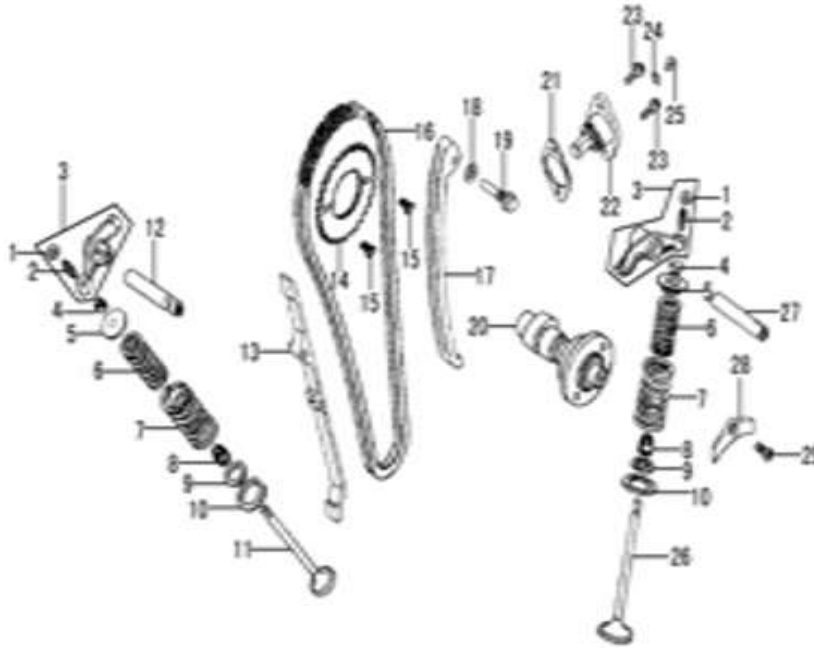

**IMPORTANT NOTICE !!!! PRICES QUOTED ARE INCLUSIVE OF VAT AND EX JHB.
PRICES MAY VARY FROM DEALER TO DEALER. PRICES MAY CHANGE WITHOUT NOTICE.**

Valve Mechanism

Ref	Code	Part No.	Description	Quantity	Price Incl
1	TM-1-596-15	1460001-404-00	ADJUSTING NUT VALVE	2	R 4.43
2	TM-1-597-15	1460002-404-00	ADJUSTING SCREW VALVE	2	R 4.43
3	TM-1-598-15	1460020-404-00	ASSEMBLY VALVE ROCKER ARM	2	TBA
4	TM-1-585-15	1460003-404-00	VALVE COTTER	4	R 8.74
5	TM-1-586-35	1460004-404-00	SPRING SEAT VALVE	2	R 13.12
6	TM-1-587-15	1460005-404-00	INNER SPRING	2	R 13.12
7	TM-1-588-15	1460006-404-00	OUTER SPRING	2	R 13.12
8	TM-1-590-15	1460030-404-00	VALVE STEM SEAL	2	TBA
9	TM-1-589-14	1460007-404-00	VALVE SPRING INNER SEAT	2	R 13.12
10	TM-1-589-15	1460008-404-00	VALVE SEAT	2	R 8.74
11	TM-1-605-16	1460010-404-00	EXHAUST VALVE	1	R 30.48
12	XR-1-600-16	1460009-404-00	ROCKER VALVE SHAFT	1	R 52.38
13	TM-1-607-10	1444010-404-00	GUIDE PLATE ASSEMBLY	1	TBA
14	TM-1-599-4	1442000-404-00	TIMING DRIVEN SPROCKET	1	TBA
15	TM-1-599-4	GB/T5783-1986	TIMING DRIVEN SPROCKET	2	TBA
16	TM-1-608-15	1444030-404-00	TIMING CHAIN	1	TBA
17	TM-1-607-19	1444020-404-00	TENSION PLATE ASSEMBLY	1	TBA
18	TM-1-607-16	1444001-404-00	O-RING	1	TBA
19	TM-1-607-17	1444002-404-00	CAM CHAIN TENSIONER PIVOT	1	TBA
20	TM-1-599-2	1410000-404-00	CAMSHAFT	1	TBA
21	TM-1-607-18	1440001-404-00	GASKET	1	TBA
22	TM-1-607-15	1440000-404-00	CHAIN TENSIONER	1	TBA
23	ML-1-609-38	1440002-404-00	BOLT M6X14	2	R 5.27
24	TM-1-607-16	1440003-404-00	O-RING	1	TBA
25	TM-1-607-17	1440004-404-00	CAM CHAIN TENSIONER PIVOT	1	TBA
26	TM-1-591-15	1460040-404-00	INLET VALVE	1	R 30.48
27	TM-1-600-15	1460011-404-00	ROCKER VALVE SHAFT	1	TBA
28	TM-1-595-15	1460012-404-00	POSITION PLATE	1	TBA
29	XR-1-609-36	1460013-404-00	BOLT M6x12	1	R 0.00