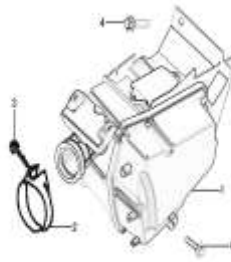

Vuka EL 90 Parts Catalogue

**IMPORTANT NOTICE !!!! PRICES QUOTED ARE INCLUSIVE OF VAT AND EX JHB.
PRICES MAY VARY FROM DEALER TO DEALER. PRICES MAY CHANGE WITHOUT NOTICE.**

Air Cleaner

Ref	Code	Part No.	Description	Quantity	Price Incl
1	TM-1-001-1	1710000-E728-00	AIRFILTER ASSEMBLY	1	TBA
2	TM-1-001-10	1710001-E728-00	CLAMP	1	TBA
3	Part of item 2	9130003-938-00	SCREW	1	TBA
4	XL-1-734-31	GB/T5787-1986	BOLT M6×10	2	R 5.27