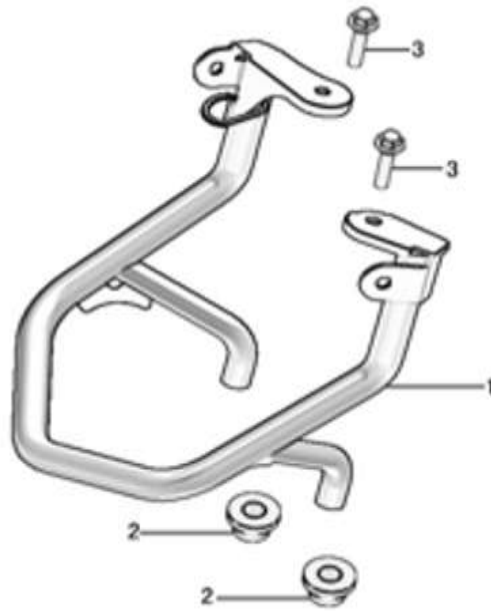

**IMPORTANT NOTICE !!!! PRICES QUOTED ARE INCLUSIVE OF VAT AND EX JHB.
PRICES MAY VARY FROM DEALER TO DEALER. PRICES MAY CHANGE WITHOUT NOTICE.**

Front bumper

Ref	Code	Part No.	Description	Quantity	Price Incl
1	TM-11-037-1	4120000-938-00	HEADLAMP PROTECTION BAR	1	TBA
2	TM-11-037-2	4120001-938-00	GROMMET	2	TBA
3	XL-1-037-1	GB/T5787-1986	BOLT M6 X 35	2	R 5.27