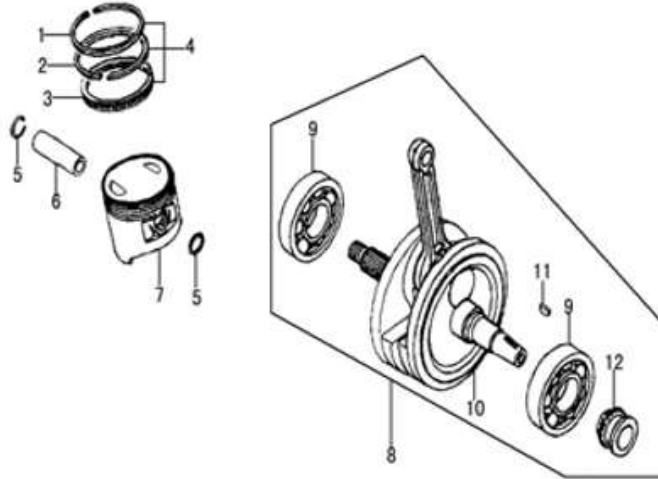

Vuka EL 90 Parts Catalogue

**IMPORTANT NOTICE !!!! PRICES QUOTED ARE INCLUSIVE OF VAT AND EX JHB.
PRICES MAY VARY FROM DEALER TO DEALER. PRICES MAY CHANGE WITHOUT NOTICE.**

Crankshaft&Piston

Ref	Code	Part No.	Description	Quantity	Price Incl
1	TM-1-044-125	1320001-404-00	PISTON RING (1ST) (125cc)	1	TBA
1	TM-1-044-200	1320001-404-00	PISTON RING 1 200cc	1	TBA
2	TM-1-044-126	1320002-404-00	PISTON RING (2ND) (125cc)	1	TBA
2	TM-1-044-201	1320002-404-00	PISTON RING 2 200cc	1	TBA
3	TM-1-044-127	1321000-404-00	OIL RING ASSEMBLY (125cc)	1	TBA
3	TM-1-044-202	1321000-404-00	OIL RING 200cc	1	TBA
4	TM-1-044-128	1320000-404-00	PISTON RING SET (STANDARD SIZE)	1	TBA
4	TM-1-044-203	1320000-404-00	PISTON RING SET (STANDARD SIZE) 200cc	1	TBA
5	TM-1-683-2	1320003-404-00	PISTON PIN CIRCLIP	2	TBA
6	TM-1-686-2	1320004-404-00	PISTON PIN	1	TBA
7	TM-1-040-125	1320005-404-00	PISTON (125cc)	1	TBA
7	TM-1-040-200	1320005-404-00	PISTON (200cc)	1	TBA
8	TM-1-007-1	1310000-404-00	CRANKSHAFT ASSEMBLY	1	R 822.94
9	Part of item 8	1310001-404-00	BEARING	2	TBA
10	Part of item 8	1310010-404-00	CRANK	1	TBA
11	TM-1-683-2	1310002-404-00	PISTON PIN CIRCLIP	1	TBA
12	Part of item 8	2240002-404-00	SPROCKET	1	TBA