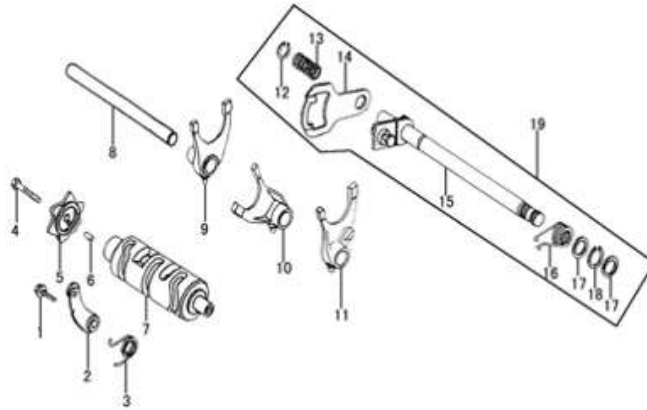

Vuka EL 90 Parts Catalogue

**IMPORTANT NOTICE !!!! PRICES QUOTED ARE INCLUSIVE OF VAT AND EX JHB.
PRICES MAY VARY FROM DEALER TO DEALER. PRICES MAY CHANGE WITHOUT NOTICE.**

Gearshift Device

Ref	Code	Part No.	Description	Quantity	Price Incl
1	XR-1-030-15	GB/T5783-1986	MAGNETO FLYWHEEL ASSEMBLY	1	R 167.58
2	TM-1-010-2	2320010-404-00	GEARSHIFT ARM ASSEMBLY	1	R 226.92
3	TM-1-010-16	2320001-404-00	SPRING LOCATING PLATE	1	TBA
4	XR-1-032-11	GB/T5783-1986	BOLT M6×25	1	R 12.57
5	TM-1-010-24	2320002-404-00	STAR PLATE	1	TBA
6	RM-1-010-14	2320003-404-00	PIN 4×10	1	R 31.44
7	TM-1-010-23	2320004-404-00	GEARSHIFT CAM	1	TBA
8	TM-1-010-17	2310001-404-00	SHAFT GEARSHIFT FORK	1	TBA
9	TM-1-010-20	2310002-404-00	FORK GEARSHIFT	1	TBA
10	TM-1-010-28	2310003-404-00	FORK MAINSHAFT	1	TBA
11	TM-1-010-29	2310004-404-00	FORK GEARSHIFT	1	TBA
12	XL-11-050-113	2310005-404-00	CIRCLIP 12	1	R 4.39
13	TM-1-010-27	2340001-404-00	SPRING GEARSHIFT PLATE	1	TBA
14	TM-1-010-26	2340002-404-00	GEARSHIFT PLATE	1	TBA
15	TM-1-010-30	2340010-404-00	GEARSHIFT SHAFT	1	TBA
16	TM-1-010-4	2340003-404-00	RETURN SPRING GEARSHIFT LEVER	1	TBA
17	RM-1-010-12	2340004-404-00	OIL SEAL	2	R 62.84
18	RM-1-010-31	2340005-404-00	CIRCLIP 14	1	R 4.43
19	TM-1-010-2	2340000-404-00	GEARSHIFT ARM ASSEMBLY	1	R 226.92