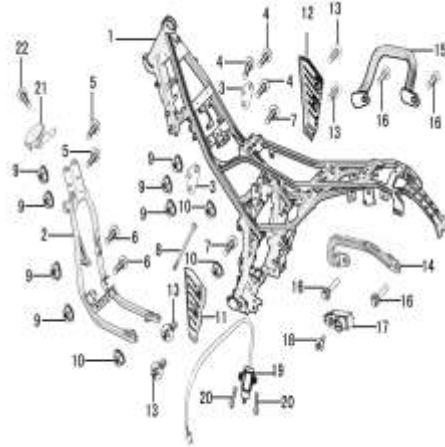

Vuka EL 90 Parts Catalogue

**IMPORTANT NOTICE !!!! PRICES QUOTED ARE INCLUSIVE OF VAT AND EX JHB.
PRICES MAY VARY FROM DEALER TO DEALER. PRICES MAY CHANGE WITHOUT NOTICE.**

Frame Body

Ref	Code	Part No.	Description	Quantity	Price Incl
1	NOT AVAILABLE	4110000-938-00	FRAME ASSEMBLY	1	TBA
2	TM-1-525-1	4130010-938-00	ENGINE HANGING BRACKET	1	TBA
3	TM-9-275-1	4130020-938-00	UPPER PANEL	2	TBA
4	TM-9-276-1	GB/T5787-1986	BOLT M8x60	3	R 7.03
5	RM-9-277-1	GB/T5787-1986	BOLT M8x70	2	R 7.03
6	TM-9-278-1	GB/T5787-1986	BOLT M8x87	2	TBA
7	TM-9-279-1	GB/T5787-1986	BOLT M10x108	2	TBA
8	TM-9-280-1	9110005-938-00	PIVOT M10x175	1	TBA
9	XR-1-571-16	GB/T6187.1-2000	NUT M8	7	R 4.39
10	XL-2-002-1	GB/T6187.1-2000	NUT M10 X 1.25	3	R 4.39
11	TM-9-014-1	4130001-938-00	LEFT COVER	1	TBA
12	TM-9-015-1	4130002-938-00	RIGHT COVER	1	TBA
13	XR-1-560-5	9130001-938-00	BOLT M6x16	4	R 5.27
14	TM-9-284-1	4546200-938-00	REAR HANDGRIP LEFT	1	TBA
15	TM-9-285-1	4546100-938-00	REAR HANDGRIP RIGHT	1	TBA
16	XL-1-050-4	GB/T5787-1986	BOLT M6 X 16	4	R 5.27
17	TM-9-287-1	4860000-938-00	HELMET LOCK	1	TBA
18	XS-5-102-6	GB/T819.1-2000	BOLT M6x30	1	R 7.88
19	TM-9-289-1	4230100-938-00	SIDE STAND CUT-OUT SWITCH	1	TBA
20	XR-1-560-5	GB/T70.1-2000	BOLT M6x16	2	R 5.27
21	TM-10-009-1	3810000-837-00	HOOTER	1	TBA
22	XR-1-609-36	GB/T5787-1986	BOLT M6x12	1	R 0.00
No Ref	TM-9-011-1		REAR CARRIER FRAME (TOP BOX)	1	R 293.27