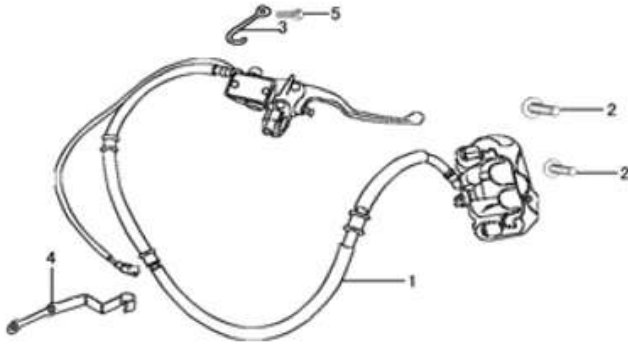

**IMPORTANT NOTICE !!!! PRICES QUOTED ARE INCLUSIVE OF VAT AND EX JHB.
PRICES MAY VARY FROM DEALER TO DEALER. PRICES MAY CHANGE WITHOUT NOTICE.**

Rear Brake

Ref	Code	Part No.	Description	Quantity	Price Incl
1	TM-5-006-1	6600000-938-00	REAR BRAKE ASSEMBLY	1	TBA
2	TM-5-108-1	6630010-938-00	COVER	1	TBA
3	XL-1-050-4	GB/T5787-1986	BOLT M6 X 16	1	R 5.27
4	XL-1-047-13	GB/T5787-1986	BOLT M6 X 20	3	R 5.27
5	TM-5-006-2	9180003-938-00	TOP-HAT BUSH	2	TBA
6	TM-5-006-3	6600001-938-00	CLEVIS PIN	1	TBA
7	Local Purchase	GB/T91-2000	SPLIT PIN	1	TBA
8	TM-5-006-4	6541006-938-00	HOSE CLAMP	1	TBA
9	XR-1-609-36	GB/T5787-1986	BOLT M6×12	1	R 0.00
	TM-5-003-5		MASTER CYLINDER ASSEMBLY		TBA
	TM-5-105-1		HOSE ASSEMBLY		TBA
	TM-5-107-1		CALIPER ASSEMBLY		TBA
	TM-5-059-1	FA152	BRAKE PADS (SILVER CALIPER)		TBA
	XR-5-107-7	FA165 B	BRAKE PADS (BLACK CALIPER)		R 52.35

**IMPORTANT NOTICE !!!! PRICES QUOTED ARE INCLUSIVE OF VAT AND EX JHB.
PRICES MAY VARY FROM DEALER TO DEALER. PRICES MAY CHANGE WITHOUT NOTICE.**

Front Brake Pump

Ref	Code	Part No.	Description	Quantity	Price Incl
1	TM-5-055-1	5600000-938-00	FRONT BRAKE HYD ASSEMBLY	1	TBA
2	TM-5-107-10	GB/T5787-1986	BOLT M10×32	2	TBA
3	TM-5-106-1	5630002-938-00	HOOK	1	R 17.51
4	TM-9-017-1	5630002-938-00	HOSE CLAMP	1	TBA
5	XL-1-734-31	GB/T5787-1986	BOLT M6×10	1	R 5.27
	TM-5-102-1		MASTER CYLINDER ASSEMBLY		TBA
	TM-5-005-125		F BRAKE HANDLE		R 87.22
	TM-5-105-1		HOSE ASSEMBLY		TBA
	TM-5-059-2		F BRAKE PADS	1	R 259.45
	TM-5-005-1		F BRAKE SWITCH ASSEMBLY	1	TBA