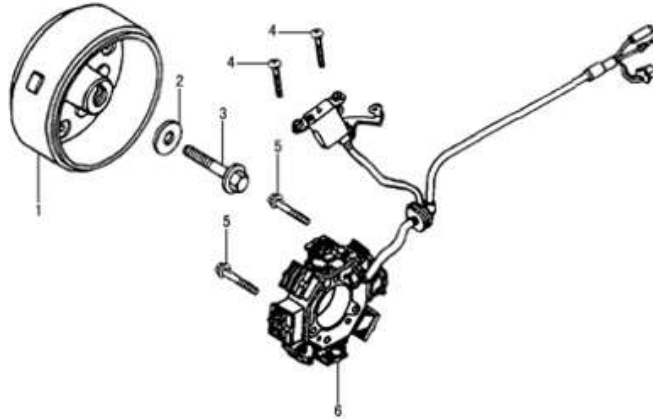

**IMPORTANT NOTICE !!!! PRICES QUOTED ARE INCLUSIVE OF VAT AND EX JHB.
PRICES MAY VARY FROM DEALER TO DEALER. PRICES MAY CHANGE WITHOUT NOTICE.**

Magneto

Ref	Code	Part No.	Description	Quantity	Price Incl
1	TM-1-030-15	3111000-404-00	MAGNETO FLYWHEEL ASSEMBLY	1	TBA
2	TM-1-717-16	3110001-404-00	WASHER	1	TBA
3	TM-1-717-17	3110002-404-00	BOLT M8×33	1	TBA
4	XL-1-652-29	3110003-404-00	SCREW M4×10	2	TBA
5	XL-1-053-1	GB/T5787-1986	BOLT M6×28	2	R 4.89
6	TM-1-030-16	3112000-404-00	STATOR ASSEMBLY	1	TBA