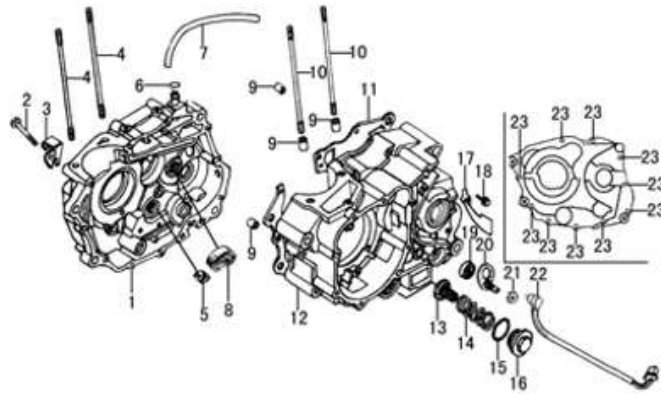

Vuka EL 90 Parts Catalogue

**IMPORTANT NOTICE !!!! PRICES QUOTED ARE INCLUSIVE OF VAT AND EX JHB.
PRICES MAY VARY FROM DEALER TO DEALER. PRICES MAY CHANGE WITHOUT NOTICE.**

Crankcase

Ref	Code	Part No.	Description	Quantity	Price Incl
1	TM-1-007-10	1110000-404-00	RIGHT CRANKCASE CASING	1	TBA
2	XL-1-007-14	GB/T5787-1986	BOLT M6 X 60	1	R 5.27
3	TM-1-069-1	1110001-404-00	CLUTCH CABLE BRACKET	1	TBA
4	TM-1-662-1	1110002-404-00	CYLINDER STUD B	2	TBA
5	RM-1-010-2110	1110003-404-00	NEEDLE BEARING (HK2110)	1	R 26.25
6	XL-4-009-5	1110004-404-00	CLIP	3	R 13.12
7	TM-1-007-50	1110005-404-00	BREATHER TUBE	1	TBA
8	RM-1-010-6006	1110003-404-00	BEARING (6006)	1	TBA
9	TM-1-580-4	1110007-404-00	DOWEL PIN 10x20	4	TBA
10	TM-1-663-1	1110008-404-00	CYLINDER STUD A	2	TBA
11	TM-1-668-5	1110009-404-00	GASKET CRANKCASE	1	TBA
12	TM-1-007-20	1120000-404-00	LEFT CRANKCASE CASING	1	TBA
13	TM-1-623-5	1520010-404-00	OIL SCREEN MESH	1	TBA
14	TM-1-623-6	1520008-404-00	SPRING	1	TBA
15	TM-1-623-7	1520009-404-00	O RING	1	TBA
16	TM-1-623-8	1520011-404-00	SUMP PLUG	1	R 8.74
17	TM-1-007-4	1520012-404-00	CLAMP	1	TBA
18	XR-1-609-36	GB/T5787-1986	BOLT M6x12	1	R 0.00
19	TM-2-019-15	2340001-404-00	OIL SEAL	1	TBA
20	TM-1-010-6	3760001-404-00	PLATE	1	TBA
21	XL-6-008-1	3760002-404-00	NUT M10	1	R 4.39
22	TM-10-024-1	3760010-404-00	GEAR POSITION TRANSDUCER	1	TBA
23	XR-1-007-13	GB/T5787-1986	BOLT M6 X 50	10	R 5.27