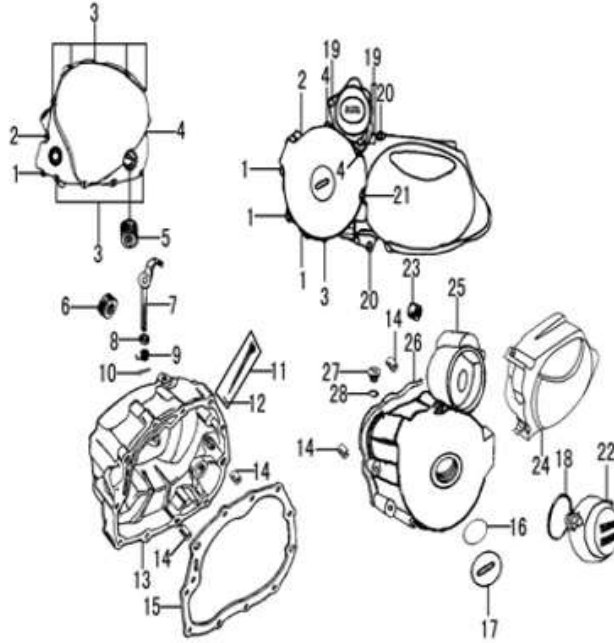

Vuka EL 90 Parts Catalogue

**IMPORTANT NOTICE !!!! PRICES QUOTED ARE INCLUSIVE OF VAT AND EX JHB.
PRICES MAY VARY FROM DEALER TO DEALER. PRICES MAY CHANGE WITHOUT NOTICE.**

Crankcase Cover

Ref	Code	Part No.	Description	Quantity	Price Incl
1	XR-1-032-11	GB/T5787-1986	BOLT M6x25	4	R 12.57
2	XL-1-037-1	GB/T5787-1986	BOLT M6 X 35	2	R 5.27
3	XR-1-029-16	GB/T5787-1986	BOLT M6x40	10	R 12.57
4	XR-1-007-13	GB/T5787-1986	BOLT M6 X 50	3	R 5.27
5	TM-1-032-20	1510003-404-00	OIL LEVEL SIGHTGLASS	1	TBA
6	RM-1-032-13	1510004-404-00	OIL SEAL 16x28x7	1	R 41.90
7	TM-1-249-1	2140010-404-00	CLUTCH LEVER ASSEMBLY	1	TBA
8	TM-1-249-2	2140002-404-00	CLUTCH LEVER O RING (9X19)	1	TBA
9	TM-1-249-3	2140001-404-00	CLUTCH LEVER SPRING	1	TBA
10	TM-1-249-4	2140003-404-00	PIN 3x12	1	TBA
11	TM-1-035-2	1510001-404-00	OIL FILLER CAP & DIPSTICK	1	TBA
12	XL-1-614-2	1510002-404-00	O RING 18X3	1	R 10.49
13	TM-1-032-15	1130001-404-00	ENGINE RIGHT SIDE CASING	1	TBA
14	XL-1-580-3	1130003-404-00	DOWEL PIN 10X14	4	R 13.12
15	TM-1-036-1	1130002-404-00	RIGHT CASING GASKET	1	TBA
16	RM-1-026-12	1140012-404-00	O-RING 274x265	1	R 4.43
17	TM-1-026-11	1140013-404-00	CAP	1	TBA
18	RM-11-050-112	1140007-404-00	O RING (62X3)	1	R 6.14
19	XR-1-030-15	GB/T5787-1986	MAGNETO FLYWHEEL ASSEMBLY	3	R 167.58
20	XL-1-053-1	GB/T5787-1986	BOLT M6x28	2	R 4.89
21	XL-1-007-14	GB/T5787-1986	BOLT M6 X 60	1	R 5.27
22	TM-1-079-1	1140006-404-00	STARTER REDUCTION GEAR COVER	1	TBA
23	RM-11-050-101410	1140008-404-00	BEARING (HK101410)	1	R 62.84
24	TM-1-019-1	1140003-404-00	OUTPUT SPROCKET COVER	1	TBA
25	TM-1-026-2	1140001-404-00	LEFT CASING	1	TBA
26	TM-1-027-15	1140002-404-00	GASKET	1	TBA
27	RM-1-026-10	1140009-404-00	TIMING CAP	1	R 52.35
28	RM-1-026-13	1140011-404-00	O-RING 132x265	1	R 4.43