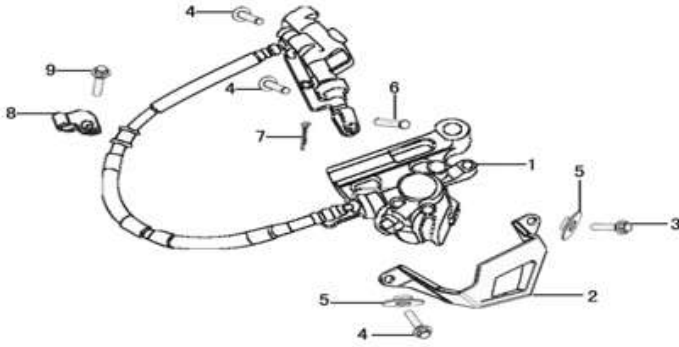

**IMPORTANT NOTICE !!!! PRICES QUOTED ARE INCLUSIVE OF VAT AND EX JHB.
PRICES MAY VARY FROM DEALER TO DEALER. PRICES MAY CHANGE WITHOUT NOTICE.**

Rear Brake

Ref	Code	Part No.	Description	Quantity	Price Incl
1	TM-5-006-1	6600000-938-00	REAR BRAKE ASSEMBLY	1	TBA
2	TM-5-108-1	6630010-938-00	COVER	1	TBA
3	XL-1-050-4	GB/T5787-1986	BOLT M6 X 16	1	R 5.27
4	XL-1-047-13	GB/T5787-1986	BOLT M6 X 20	3	R 5.27
5	TM-5-006-2	9180003-938-00	TOP-HAT BUSH	2	TBA
6	TM-5-006-3	6600001-938-00	CLEVIS PIN	1	TBA
7	Local Purchase	GB/T91-2000	SPLIT PIN	1	TBA
8	TM-5-006-4	6541006-938-00	HOSE CLAMP	1	TBA
9	XR-1-609-36	GB/T5787-1986	BOLT M6×12	1	R 0.00
	TM-5-003-5		MASTER CYLINDER ASSEMBLY		TBA
	TM-5-105-1		HOSE ASSEMBLY		TBA
	TM-5-107-1		CALIPER ASSEMBLY		TBA
	TM-5-059-1	FA152	BRAKE PADS (SILVER CALIPER)		TBA
	XR-5-107-7	FA165 B	BRAKE PADS (BLACK CALIPER)		R 52.35