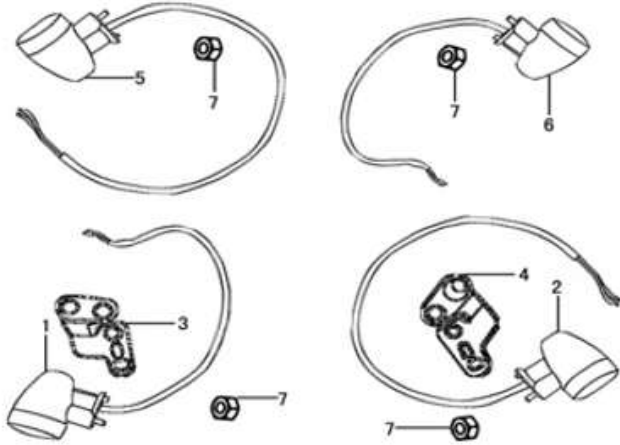

**IMPORTANT NOTICE !!!! PRICES QUOTED ARE INCLUSIVE OF VAT AND EX JHB.
PRICES MAY VARY FROM DEALER TO DEALER. PRICES MAY CHANGE WITHOUT NOTICE.**

Turn Signal Lamps

Ref	Code	Part No.	Description	Quantity	Price Incl
1	TM-10-007-1	3360001-E728-00	FRONT INDICATOR RH	1	TBA
2	TM-10-007-2	3360002-E728-00	FRONT INDICATOR LH	1	TBA
3	TM-10-007-5	5170006-938-00	HEADLIGHT BRACKET	1	TBA
4	TM-10-007-6	5170005-938-00	HEADLIGHT BRACKET	1	TBA
5	TM-10-007-3	3360003-E728-00	REAR INDICATOR RH	1	TBA
6	TM-10-007-4	3360004-E728-00	REAR INDICATOR LH	1	TBA
7	XL-9-098-2	GB/T6170-2000	BOLT M5x25	4	R 4.39