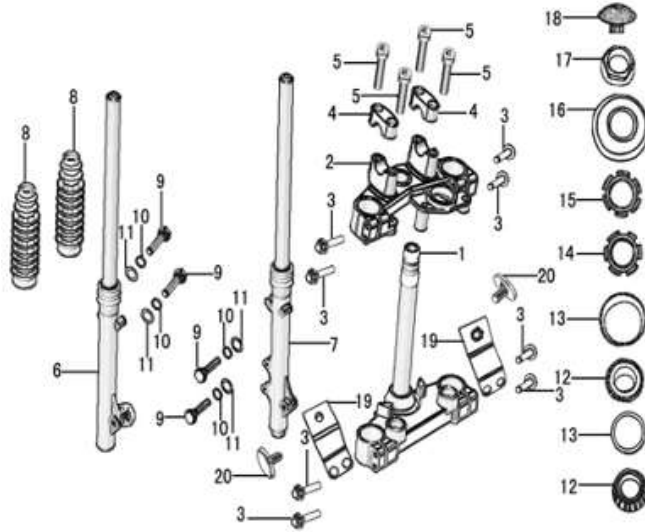

Vuka EL 90 Parts Catalogue

**IMPORTANT NOTICE !!!! PRICES QUOTED ARE INCLUSIVE OF VAT AND EX JHB.
PRICES MAY VARY FROM DEALER TO DEALER. PRICES MAY CHANGE WITHOUT NOTICE.**

Front Shock Absorber & Steering Stem

Ref	Code	Part No.	Description	Quantity	Price Incl
1	TM-8-005-1	5121000-938-00	STEERING HEAD	1	TBA
2	TM-8-005-3	5131000-938-00	STEERING HEAD	1	TBA
3	TM-7-002-2	GB/T5787-1986	BOLT M8×42	8	TBA
4	TM-8-005-4	5130001-938-00	HANDLE BAR SADDLE CLAMP	2	TBA
5	TM-8-005-20	GB/T70.1-2000	HANDLE BAR SADDLE CLAMP BOLT	4	TBA
6	TM-7-001-1	5250000-938-00	FRONT LEFT ABSORBER	1	TBA
7	TM-7-003-1	5240000-938-00	FRONT RIGHT ABSORBER	1	TBA
8	TM-7-002-1	52400001-938-00	BOLT M6×35×Φ8×16	2	TBA
9	XR-1-560-5	GB/T5787-1986	BOLT M6×16	4	R 5.27
10	XL-1-047-10	GB/T93-1987	WASHER 6	4	R 4.39
11	XL-1-047-10	GB/T97.1-2002	WASHER 6	4	R 4.39
12	TM-8-011-1	5170001-938-00	LOWER BEARING	2	TBA
13	TM-8-011-2	5170002-938-00	SHIM WASHER	2	TBA
14	TM-8-011-3	5120005-938-00	NUT	1	TBA
15	TM-8-011-4	5120004-938-00	NUT	1	TBA
16	TM-8-011-5	5120003-938-00	DUST RING STEERING STEM	1	TBA
17	TM-8-008-1	5120002-938-00	STEERING HEAD LOCK-NUT	1	TBA
18	ML-8-008-4	5120006-938-00	STOPPER	1	TBA
19	TM-9-100-3	5170040-938-00	REFLECTOR BRACKET	2	TBA
20	TM-9-100-1	3381000-837-10	REFLECTOR	2	TBA