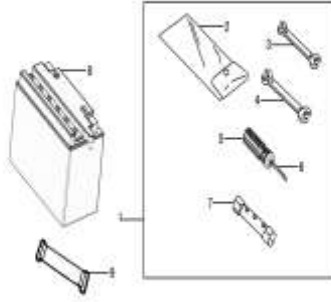

Vuka EL 90 Parts Catalogue

**IMPORTANT NOTICE !!!! PRICES QUOTED ARE INCLUSIVE OF VAT AND EX JHB.
PRICES MAY VARY FROM DEALER TO DEALER. PRICES MAY CHANGE WITHOUT NOTICE.**

Battery & Kit Tools

Ref	Code	Part No.	Description	Quantity	Price Incl
1	BA/TM/TOOLK	5810000-706-00	TOOL KIT	1	TBA
2	Part of Item 1	5810006-706-00	TOOL BAG	1	TBA
3	Part of Item 1	5810004-706-00	OPEN-ENDED SPANNER	1	TBA
4	Part of Item 1	5810005-706-00	OPEN-ENDED SPANNER	1	TBA
5	Part of Item 1	5810002-706-00	DRIVER HOLDER	1	TBA
6	Part of Item 1	5810003-706-00	DRIVER	1	TBA
7	Part of Item 1	5810001-706-00	SOCKET SPANNER	1	TBA
8	TM-10-001-1	3150000-938-00	BATTERY	1	TBA
9	TM-10-001-1	4310004-938-00	BATTERY	1	TBA