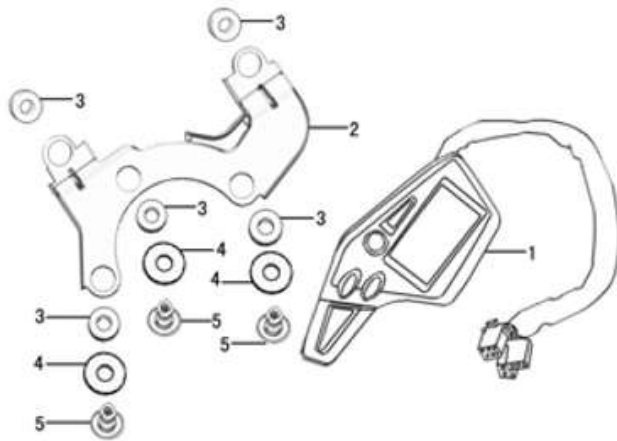

Vuka EL 90 Parts Catalogue

**IMPORTANT NOTICE !!!! PRICES QUOTED ARE INCLUSIVE OF VAT AND EX JHB.
PRICES MAY VARY FROM DEALER TO DEALER. PRICES MAY CHANGE WITHOUT NOTICE.**

Side Cover

Ref	Part No.	Description	Quantity	Price Incl	
1	TM-9-007-SIL-1	4340001-938-00	LEFT REAR SIDE FAIRING	1	TBA
2	TM-9-009-BLK-1	4340002-938-00	LEFT CENTER COVER	1	TBA
3	TM-9-006-SIL-1	4330001-938-00	RIGHT REAR SIDE FAIRING	1	TBA
4	TM-9-012-BLK-1	4330002-938-00	RIGHT CENTER COVER	1	TBA
5	TM-9-048-1	4330003-938-00	RUBBER WASHER	6	TBA
6	XR-1-030-15	9130001-938-00	MAGNETO FLYWHEEL ASSEMBLY	2	R 167.58
7	TM-9-055-1	GB/T96-1985	M6 PENNY WASHER	4	TBA
8	TM-9-001-SIL-1	4320003-938-00	TANK FAIRING LEFT	1	TBA
9	TM-9-023-1	4320001-938-00	KNEE FAIRING INNER SECTION	1	TBA
10	TM-9-002-SIL-1	4320004-938-00	TANK FAIRING RIGHT	1	TBA
11	TM-9-022-1	4320002-938-00	TANK INNER FAIRING	1	TBA
12	XR-1-030-15	GB/T70.1-2000	MAGNETO FLYWHEEL ASSEMBLY	2	R 167.58
13	TM-9-056-1	GB/T5787-1986	M5 BOLT	2	TBA
14	XR-1-030-15	GB/T5787-1986	MAGNETO FLYWHEEL ASSEMBLY	7	R 167.58
15	TM-11-005-1	4383000-938-00	TOOL CASE (BLACK)	1	TBA
16	XR-1-030-15	GB/T5787-1986	MAGNETO FLYWHEEL ASSEMBLY	1	R 167.58
17	XL-10-017-4	GB/T97.1-2002	WASHER	2	R 4.39
18	TM-10-003-1	3151001-938-00	BATTERY ENCLOSURE	1	TBA

Vuka EL 90 Parts Catalogue

**IMPORTANT NOTICE !!!! PRICES QUOTED ARE INCLUSIVE OF VAT AND EX JHB.
PRICES MAY VARY FROM DEALER TO DEALER. PRICES MAY CHANGE WITHOUT NOTICE.**

Meter

Ref	Code	Part no.	Description	Quantity	Price Incl
1	TM-10-026-1	3710000-E728-00	SPEEDOMETER ASSEMBLY	1	TBA
2	TM-10-026-2	5170020-938-00	BRACKET	1	R 56.79
3	TM-10-026-3	5170008-938-00	RUBBER	5	TBA
4	XL-1-047-10	GB/T96-1985	WASHER 6	3	R 4.39
5	XR-9-020-7	GB/T845-1985	SCREW ST4.2×16	3	R 2.64