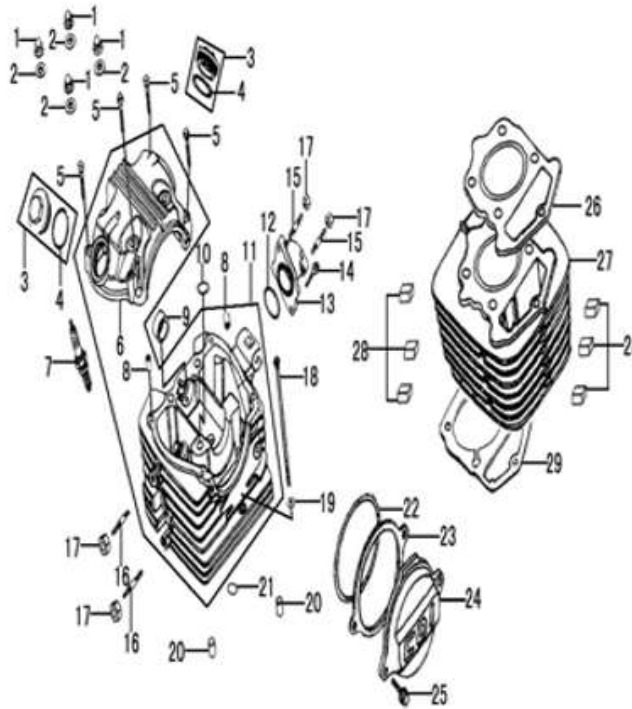

Vuka EL 90 Parts Catalogue

**IMPORTANT NOTICE !!!! PRICES QUOTED ARE INCLUSIVE OF VAT AND EX JHB.
PRICES MAY VARY FROM DEALER TO DEALER. PRICES MAY CHANGE WITHOUT NOTICE.**

Cylinder Assembly

Ref	Code	Part No.	Description	Quantity	Price Incl
1	XR-1-571-16	1230002-404-00	NUT M8	4	R 4.39
2	XL-1-652-4	1230003-404-00	WASHER 8	4	R 4.39
3	TM-1-020-1	1230010-404-00	UPPER COVER CYLINDER HEAD	2	TBA
4	TM-1-020-2	1230004-404-00	O-RING 35x13	2	TBA
5	XL-1-037-1	GB/T5787-1986	BOLT M6 X 35	4	R 5.27
6	TM-1-020-15	1230001-404-00	ROCKER COVER	1	TBA
7	CC-1-017-2	3420000-404-00	SPARK PLUG (NGK DP8EA-9)	1	R 44.13
8	XL-1-580-3	1220005-404-00	DOWEL PIN 10X14	2	R 13.12
9	TM-1-020-20	1220010-404-00	BUSH	1	TBA
10	TM-1-047-20	1220006-404-00	GASKET	1	TBA
11	TM-1-047-125	1220000-404-00	CYLINDER HEAD ASSEMBLY (125cc)	1	TBA
	TM-1-047-200	1220000-404-01	CYLINDER HEAD ASSEMBLY (200cc)		TBA
12	TM-1-583-15	1220002-404-00	O RING	1	TBA
13	TM-1-014-15	1220003-404-00	INLET MANIFOLD	1	TBA
14	XR-1-030-15	GB/T5783-1986	MAGNETO FLYWHEEL ASSEMBLY	2	R 167.58
15	TM-1-053-15	1220004-404-00	MANIFOLD ATTACH STUD (M6X26)	2	TBA
16	TM-1-049-15	1220007-404-00	EXHAUST STUD	2	TBA
17	XR-1-652-7	GB/T6170-2000	NUT M6	4	R 4.39
18	TM-1-582-15	1220008-404-00	BARREL BOLT	1	TBA
19	TM-1-582-16	1220009-404-00	BARREL BOLT WASHER	1	TBA
20	TM-1-580-4	1220011-404-00	DOWEL PIN 10x20	2	TBA
21	TM-1-047-21	1220012-404-00	O-RING 10x16	1	TBA
22	TM-1-047-6	1220001-404-00	CYLINDER HEAD COVER GASKET	1	TBA
23	TM-1-047-5	1230003-404-00	CYLINDER HEAD COVER GASKET	1	TBA
24	TM-1-047-3	1230002-404-00	CAMSHAFT COVER	1	R 62.84
25	XR-1-030-15	GB/T5787-1986	MAGNETO FLYWHEEL ASSEMBLY	2	R 167.58
26	TM-1-048-125	1230004-404-00	CYLINDER HEAD GASKET (125cc)	1	TBA
	TM-1-048-200	1230004-404-00	CYLINDER HEAD GASKET (200cc)	1	TBA
27	TM-1-038-125	1210000-404-00	PISTON BARREL (CYLINDER 125cc)	1	TBA
	TM-1-038-200	1210000-404-01	PISTON BARREL (CYLINDER 200cc)	2	TBA
28	TM-1-038-1	1210001-404-00	DAMPING BLOCK	23	TBA
29	TM-1-039-A351200	1210002-404-00	CYLINDER BASE GASKET 200cc	1	TBA
	TM-1-039-126		CYLINDER BASE GASKET 125cc		TBA
No Ref	TM-1-007-125		ENGINE 125cc		TBA
No Ref	TM-1-007-200		ENGINE 200cc		TBA
No Ref	TM-1-020-3	LOCAL (CORK SEAL)	SEAL (BETWEEN HEAD AND SLEEVE ASSY)	1	R 0.64
No Ref	CC-1-028-1		ENGINE OIL (10W40 SF)		R 55.86