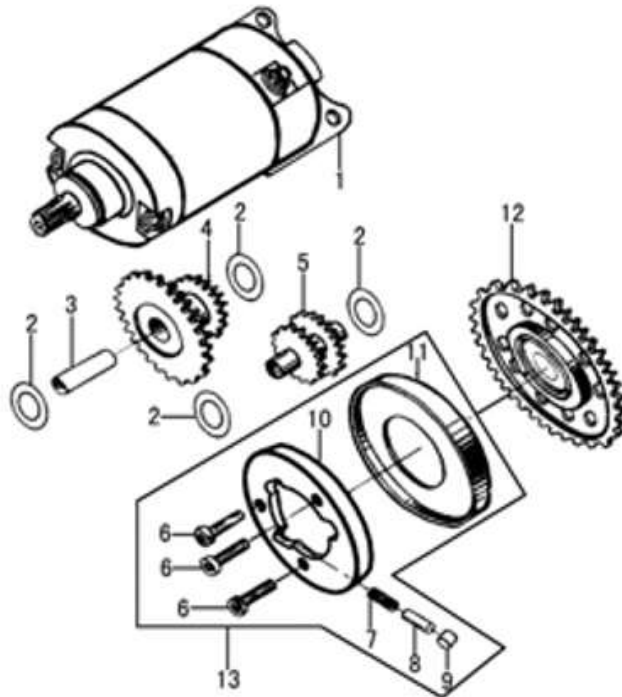

**IMPORTANT NOTICE !!!! PRICES QUOTED ARE INCLUSIVE OF VAT AND EX JHB.
PRICES MAY VARY FROM DEALER TO DEALER. PRICES MAY CHANGE WITHOUT NOTICE.**

Magneto

Ref	Code	Part No.	Description	Quantity	Price Incl
1	TM-1-030-15	3111000-404-00	MAGNETO FLYWHEEL ASSEMBLY	1	TBA
2	TM-1-717-16	3110001-404-00	WASHER	1	TBA
3	TM-1-717-17	3110002-404-00	BOLT M8×33	1	TBA
4	XL-1-652-29	3110003-404-00	SCREW M4×10	2	TBA
5	XL-1-053-1	GB/T5787-1986	BOLT M6×28	2	R 4.89
6	TM-1-030-16	3112000-404-00	STATOR ASSEMBLY	1	TBA

**IMPORTANT NOTICE !!!! PRICES QUOTED ARE INCLUSIVE OF VAT AND EX JHB.
PRICES MAY VARY FROM DEALER TO DEALER. PRICES MAY CHANGE WITHOUT NOTICE.**

Starting Motor

Ref	Code	Part No.	Description	Quantity	Price Incl
1	TM-11-050-15	3120000-404-00	STARTER MOTOR ASSEMBLY	1	TBA
2	TM-11-050-19	3120001-404-00	WASHER 105×05×18	4	TBA
3	TM-11-050-18	3120002-404-00	SHAFT REDUCTION	1	TBA
4	TM-11-050-17	3120003-404-00	GEAR REDUCTION	1	TBA
5	TM-11-050-20	3120004-404-00	GEAR REDUCTION	1	TBA
6	RM-11-050-1	3120005-404-00	SCREW M8×19	3	R 4.43
7	Part of Item 13	3120006-404-00	SPRING	3	TBA
8	Part of Item 13	3120007-404-00	GRIP	3	TBA
9	Part of Item 13	3120008-404-00	ROLLER 10.2×11.6	3	TBA
10	Part of Item 13	3120009-404-00	STARTING CLUTCH BODY	1	TBA
11	Part of Item 13	3120011-404-00	HOUSING,STARTING CLUTCH	1	TBA
12	TM-1-725-1	3120012-404-00	STARTER GEAR ASSEMBLY	1	TBA
13	TM-11-050-16	3120010-404-00	STARTER CLUTCH ASSEMBLY	1	TBA