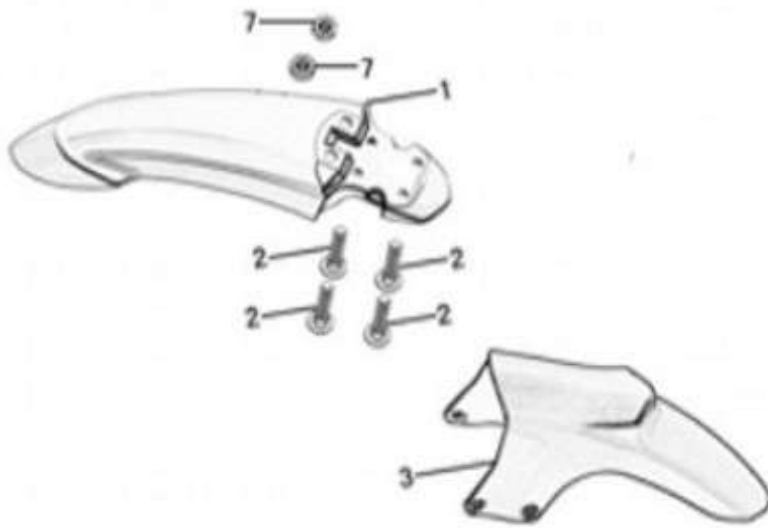

**IMPORTANT NOTICE !!!! PRICES QUOTED ARE INCLUSIVE OF VAT AND EX JHB.
PRICES MAY VARY FROM DEALER TO DEALER. PRICES MAY CHANGE WITHOUT NOTICE.**

Front Fender

Ref	Code	Part No.	Description	Quantity	Price Incl
1	TM-9-004-SIL-1	5310002-938-00	MUDGUARD FRONT SECTION	1	TBA
2	TM-7-002-1	9110022-938-00	BOLT M6×35×Φ8×16	4	TBA
3	TM-9-004-SIL-2	5310001-938-00	MUDGUARD REAR SECTION	1	TBA
7	TM-9-274-1	4330003-938-00	RUBBER WASHER	4	TBA