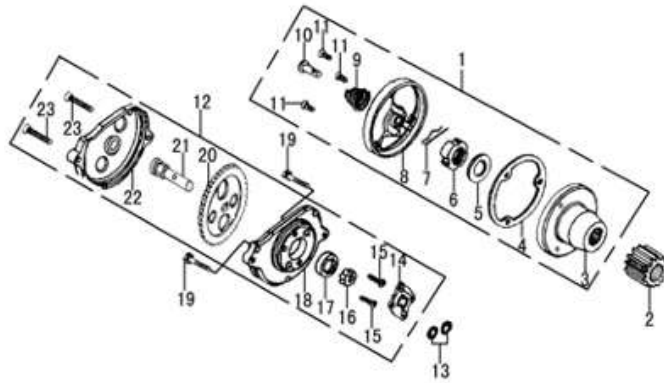

Vuka EL 90 Parts Catalogue

**IMPORTANT NOTICE !!!! PRICES QUOTED ARE INCLUSIVE OF VAT AND EX JHB.
PRICES MAY VARY FROM DEALER TO DEALER. PRICES MAY CHANGE WITHOUT NOTICE.**

Oil Pump

Ref	Code	Part No.	Description	Quantity	Price Incl
1	TM-1-652-8	1520000-404-00	OIL FILTER ASSEMBLY	1	TBA
2	TM-1-652-20	2240001-404-00	PRIMARY DRIVE GEAR	1	TBA
3	TM-1-652-21	1520000-404-00	OIL FILTER BODY	1	TBA
4	TM-1-652-22	1520001-404-00	OIL FILTER COVER GASKET	1	TBA
5	TM-1-652-23	2100006-404-00	DISHED WASHER	1	TBA
6	TM-1-652-24	1520002-404-00	LOCK NUT	1	TBA
7	TM-1-652-25	1520003-404-00	LOCK PIN	1	TBA
8	TM-1-652-26	1520004-404-00	CAP OIL FILTER	1	TBA
9	TM-1-652-27	1520005-404-00	SPRING	1	TBA
10	TM-1-652-28	1520006-404-00	GUIDE TUBE	1	TBA
11	XL-1-599-3	1520007-404-00	BOLT M5×12	3	R 5.86
12	TM-1-661-15	1510000-404-00	OIL PUMP ASSEMBLY	1	TBA
13	RM-1-661-20	1510001-404-00	O-RING 94×24	2	R 6.14
14	TM-1-661-21	1510002-404-00	CAP OIL FILTER	1	TBA
15	RM-1-661-22	1510003-404-00	SCREW M4×12	2	R 2.64
16	TM-1-661-23	1510004-404-00	INNER ROTOR	1	TBA
17	TM-1-661-24	1510005-404-00	OUTER ROTOR	1	TBA
18	TM-1-661-25	1510006-404-00	OIL PUMP BODY	1	TBA
19	XL-1-599-3	GB/T5783-1986	BOLT M5×12	2	R 5.86
20	TM-1-661-26	1510007-404-00	DRIVE OIL PUMP	1	TBA
21	TM-1-661-27	1510008-404-00	DRIVE SHAFT	1	TBA
22	TM-1-661-28	1510009-404-00	CAP OIL FILTER	1	TBA
23	XS-5-102-6	1510011-404-00	BOLT M6×30	2	R 7.88