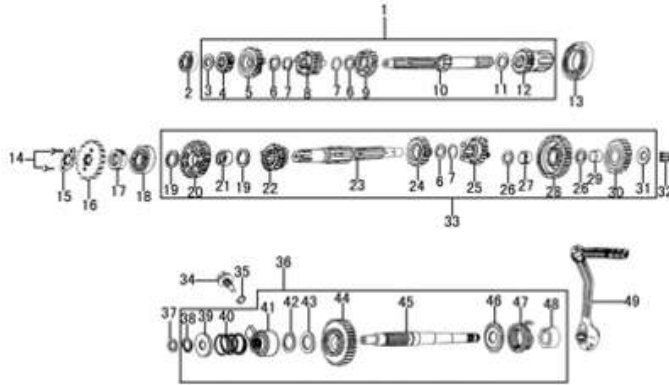

Vuka EL 90 Parts Catalogue

**IMPORTANT NOTICE !!!! PRICES QUOTED ARE INCLUSIVE OF VAT AND EX JHB.
PRICES MAY VARY FROM DEALER TO DEALER. PRICES MAY CHANGE WITHOUT NOTICE.**

Transmission Device

Ref	Code	Part No.	Description	Quantity	Price Incl
1	TM-1-010-499	2220000-404-00	MAIN SHAFT ASSEMBLY	1	TBA
2	XL-1-010-6202	2220001-404-00	BEARING 6202	1	R 26.25
3	RM-1-010-565	2220002-404-00	THRUSTWASHER 15×1×24	1	R 4.43
4	TM-1-010-502	2220003-404-00	2ND GEAR MAINSHAFT	1	TBA
5	TM-1-010-505	2220004-404-00	5TH GEAR MAINSHAFT	1	TBA
6	TM-2-019-505	2220005-404-00	SPACER RING	3	TBA
7	TM-2-019-506	2220006-404-00	CIRCLIP	3	TBA
8	TM-1-010-504	2220007-404-00	4TH GEAR MAINSHAFT	1	TBA
9	TM-1-010-503	2220008-404-00	3RD GEAR MAINSHAFT	1	TBA
10	TM-1-010-500	2220009-404-00	MAIN SHAFT	1	TBA
11	TM-2-019-560	2220011-404-00	THRUST WASHER 20×0.5×27	1	TBA
12	TM-11-050-14	2220010-404-00	STARTING GEAR ASSEMBLY	1	TBA
13	XL-1-010-6006	2220012-404-00	BEARING (6006)	1	R 26.25
14	XL-1-734-31	GB/T5783-1986	BOLT M6×10	2	R 5.27
15	TM-2-019-3	2240003-404-00	FIXING PLATE DRIVE SPROCKET	1	TBA
16	TM-2-019-2	2240004-404-00	FINAL DRIVE SPROCKET (ALTERNATE 17T)	1	R 87.22
	TM-2-019-1		FINAL DRIVE SPROCKET (STANDARD 15T)		R 87.22
17	TM-2-019-5513	2240005-404-00	OIL SEAL 20×34×7	1	TBA
18	TM-1-010-6204	2240006-404-00	BEARING 6204	1	TBA
19	RM-2-019-559	2230001-404-00	THRUST WASHER 20×1×27	2	R 4.43
20	TM-1-010-552	2230002-404-00	2ND GEAR COUNTERSHAFT	1	TBA
21	TM-1-010-556	2230003-404-00	BUSH COUNTERSHAFT 2ND GEAR	1	TBA
22	TM-1-010-555	2230004-404-00	5TH GEAR COUNTERSHAFT	1	TBA
23	TM-1-010-550	2230005-404-00	COUNTERSHAFT	1	TBA
24	TM-1-010-554	2230006-404-00	4TH GEAR COUNTERSHAFT	1	TBA
25	TM-1-010-553	2230007-404-00	3RD GEAR COUNTERSHAFT	1	TBA
26	RM-1-010-566	2230008-404-00	THRUSTWASHERΦ165×05×Φ24	2	R 4.43
27	TM-2-019-561	2230009-404-00	BUSH COUNTERSHAFT 1ST GEAR	1	TBA
28	TM-1-010-551	2230011-404-00	1ST GEAR COUNTERSHAFT	1	TBA
29	TM-1-010-567	2230012-404-00	BUSH	1	TBA
30	TM-1-010-568	2230013-404-00	SUB-SHAFT	1	TBA
31	RM-1-010-569	2230014-404-00	WASHERΦ15×1×Φ29	1	R 4.43
32	TM-1-010-570	2230015-404-00	NEEDLE BEARING (HK152312)	1	TBA
33	TM-1-010-549	2230000-404-00	COUNTER SHAFT ASSEMBLY	1	TBA
34	TM-1-010-571	2410001-404-00	BOLT	1	TBA
35	TM-1-010-572	2410002-404-00	O-RING 118×265	1	TBA
36	TM-1-011-1	2410000-404-00	ENGINE KICK START SHAFT ASSEMBLY	1	TBA
37	RM-1-117-1	2410003-404-00	THRUST WASHER 12×1×18	1	R 4.43
38	Part of Item 36	2410004-404-00	CIRCLIP 16	1	TBA
39	Part of Item 36	2410005-404-00	SPRING SEAT	1	TBA
40	Part of Item 36	2410006-404-00	RATCHET SPRING	1	TBA
41	Part of Item 36	2410007-404-00	STARTING RATCHET	1	TBA
42	Part of Item 36	2410008-404-00	CIRCLIP 20	1	TBA
43	Part of Item 36	2410009-404-00	THRUST,WASHER 20.2×0.5×27	1	TBA
44	Part of Item 36	2410011-404-00	STARTING GEAR	1	TBA
45	Part of Item 36	2410012-404-00	STARTING SHAFT	1	TBA
46	Part of Item 36	2410013-404-00	RETAINER,STARTER SPRING	1	TBA
47	Part of Item 36	2410014-404-00	SHAFT RETURN SPRING	1	TBA
48	Part of Item 36	2410015-404-00	GUIDE,KICK STARTER SHAFT	1	TBA
49	TM-1-016-1	2410016-404-00	KICK STARTER	1	TBA