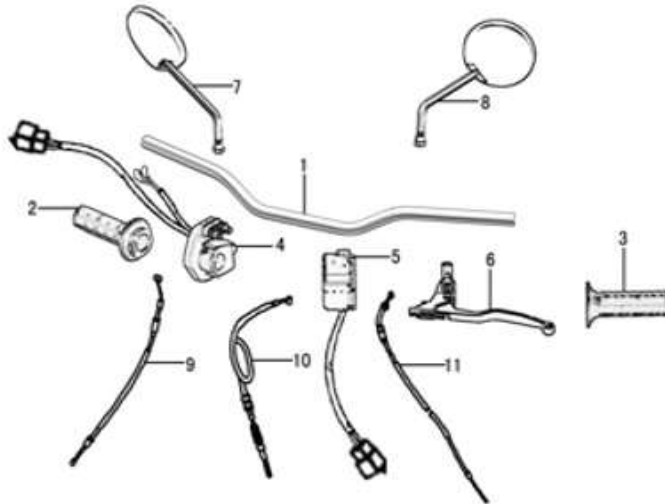

Vuka EL 90 Parts Catalogue

**IMPORTANT NOTICE !!!! PRICES QUOTED ARE INCLUSIVE OF VAT AND EX JHB.
PRICES MAY VARY FROM DEALER TO DEALER. PRICES MAY CHANGE WITHOUT NOTICE.**

Meter

Ref	Code	Part no.	Description	Quantity	Price Incl
1	TM-10-026-1	3710000-E728-00	SPEEDOMETER ASSEMBLY	1	TBA
2	TM-10-026-2	5170020-938-00	BRACKET	1	R 56.79
3	TM-10-026-3	5170008-938-00	RUBBER	5	TBA
4	XL-1-047-10	GB/T96-1985	WASHER 6	3	R 4.39
5	XR-9-020-7	GB/T845-1985	SCREW ST4.2×16	3	R 2.64

Vuka EL 90 Parts Catalogue

**IMPORTANT NOTICE !!!! PRICES QUOTED ARE INCLUSIVE OF VAT AND EX JHB.
PRICES MAY VARY FROM DEALER TO DEALER. PRICES MAY CHANGE WITHOUT NOTICE.**

Steering bar

Ref	Code	Part No.	Description	Quantity	Price Incl
1	TM-8-002-5	4710001-938-00	HANDLEBAR TUBE ASSEMBLY	1	TBA
2	TM-8-004-1	4730000-938-00	RIGHT HANDLEBAR GRIP	1	TBA
3	TM-8-003-1	4740000-938-00	HANDLEBAR GRIP	1	TBA
4	TM-10-018-1	3510000-938-00	RIGHT SWITCH ASSEMBLY	1	TBA
5	TM-10-017-1	3520000-938-00	SWITCH ASSEMBLY	1	TBA
6	TM-1-066-1	4760000-938-00	CLUTCH LEVER	1	TBA
7	TM-11-014-1 (SINGLE RIGHT)	5821000-938-00	RIGHT REARVIEW MIRROR	1	TBA
8	TM-11-014-2 (SINGLE LEFT)	5822000-938-00	LEFT REARVIEW MIRROR	1	TBA
9	TM-1-006-1	4632000-938-00	CHOKE CABLE	1	TBA
10	TM-1-021-1	4631000-938-00	THROTTLE CABLE	1	TBA
11	TM-1-061-1	4620000-938-00	CLUTCH CABLE	1	TBA