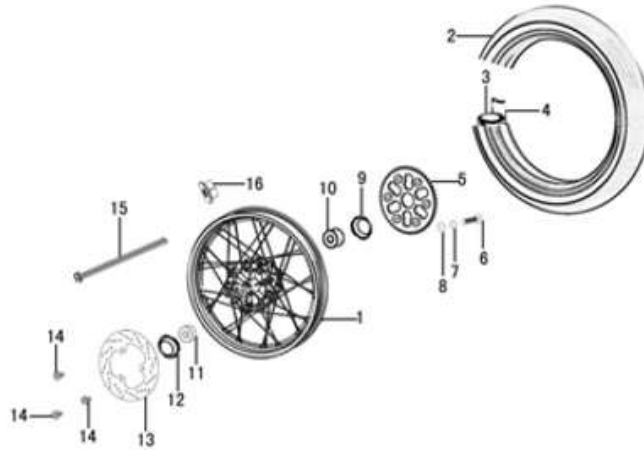

**IMPORTANT NOTICE !!!! PRICES QUOTED ARE INCLUSIVE OF VAT AND EX JHB.
PRICES MAY VARY FROM DEALER TO DEALER. PRICES MAY CHANGE WITHOUT NOTICE.**

Rear Shock Absorber

Ref	Code	Part No.	Description	Quantity	Price Incl
1	TM-7-004-1	6213000-938-00	REAR SHOCK ABSORBER	1	TBA
2	TM-7-062-1	6213010-938-00	PROGRESSION LINK	1	R 200.81
2A	TM-7-062-2		PROGRESSION LINK BUSH	1	TBA
3	TM-7-062-3	6213001-938-00	PROGRESSION LINK ARM	2	TBA
4	TM-7-064-1	9110003-938-00	SHAFT M12x85	1	TBA
5	TM-7-065-1	9110004-938-00	SHAFT M12x98	2	TBA
6	XR-1-525-2	9110001-938-00	BOLT M10x125x55	1	R 11.64
7	TM-7-067-1	9110002-938-00	SHAFT M12x94	1	TBA
8	TM-6-008-1	GB/T6187.1-2000	NUT M12	4	TBA
9	XL-6-008-1	GB/T6187.1-2000	NUT M10	1	R 4.39

Vuka EL 90 Parts Catalogue

IMPORTANT NOTICE !!!! PRICES QUOTED ARE INCLUSIVE OF VAT AND EX JHB.
PRICES MAY VARY FROM DEALER TO DEALER. PRICES MAY CHANGE WITHOUT NOTICE.

Rear Wheel

Ref	Code	Part No.	Description	Quantity	Price Incl
1	TM-6-009-1	6460000-938-00	SPOKED WHEEL ASSEMBLY	1	TBA
2	TM-6-010-1	6470000-E728-00	REAR TYRE	1	TBA
3	TM-6-011-1	6480001-E728-00	INNER TUBE	1	TBA
4	TM-6-005-2	6480002-938-00	CHAFE STRIP	1	TBA
5	TM-2-010-1	2510010-938-00	REAR SPROCKET (OPTION 58T)	1	R 339.51
	TM-2-010-2		REAR SPROCKET (STANDARD 48T)		R 174.56
6	TM-6-030-110	9110017-938-00	REAR SPROCKET ATTACHMENT BOLT	6	TBA
7	XL-1-652-4	GB/T93-1987	WASHER 8	6	R 4.39
8	XL-1-652-4	GB/T96-1985	WASHER 8	6	R 4.39
9	TM-6-042-5	6430004-938-00	DUST COVER LH	1	TBA
10	TM-6-015-1	6430002-938-00	LEFT REAR AXLE SPACER	1	TBA
11	TM-6-014-2	6430003-938-00	REAR RIGHT AXLE SPACER	1	TBA
12	TM-6-042-4	6430005-938-00	DUST COVER RH	1	TBA
13	TM-6-002-5	6630001-938-00	BRAKE DISK	1	R 172.45
14	TM-6-084-5	9110019-938-00	BOLT	3	TBA
15	TM-6-084-5	6430001-938-00	BOLT	1	TBA
16	TM-6-008-1	GB/T6187.1-2000	NUT M12	1	TBA