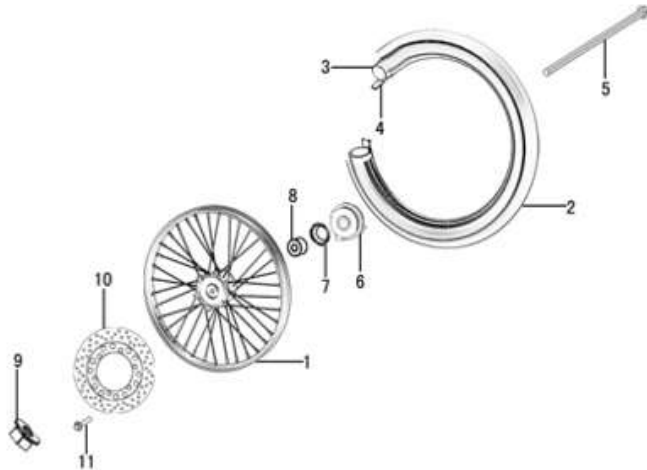

Vuka EL 90 Parts Catalogue

**IMPORTANT NOTICE !!!! PRICES QUOTED ARE INCLUSIVE OF VAT AND EX JHB.
PRICES MAY VARY FROM DEALER TO DEALER. PRICES MAY CHANGE WITHOUT NOTICE.**

Front Wheel

Ref	Code	Part No.	Description	Quantity	Price Incl
1	TM-6-003-2	5460000-938-00	SPOKED WHEEL ASSEMBLY	1	TBA
2	TM-6-004-1	5470000-E728-00	FRONT TYRE	1	TBA
3	TM-6-005-1	5480001-E728-00	FRONT INNER TUBE	1	TBA
4	TM-6-005-2	5480002-938-00	CHAFE STRIP	1	TBA
5	TM-6-001-1	5430001-938-00	FRONT AXLE BOLT	1	TBA
6	TM-6-080-1	5550000-938-00	SPEEDO DRIVE HUB	1	TBA
7	TM-6-003-7	5430002-938-00	OIL SEAL	1	R 17.51
8	TM-6-003-6	5430003-938-00	FRONT AXLE SPACER	1	TBA
9	TM-6-008-1	GB/T6187.1-2000	NUT M12	1	TBA
10	TM-6-002-1	5630001-938-00	BRAKE DISK	1	TBA
11	TM-6-084-1	GB/T5787-1986	BOLT	6	TBA