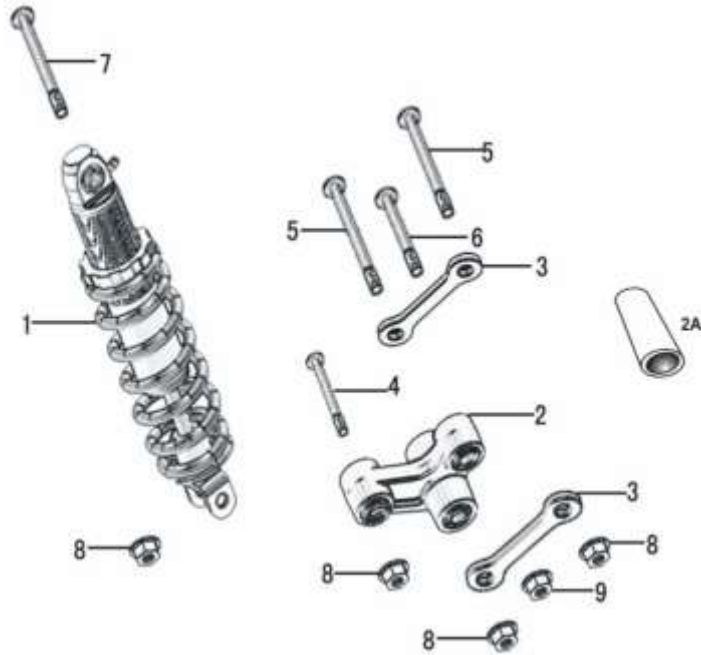

**IMPORTANT NOTICE !!!! PRICES QUOTED ARE INCLUSIVE OF VAT AND EX JHB.
PRICES MAY VARY FROM DEALER TO DEALER. PRICES MAY CHANGE WITHOUT NOTICE.**

Rear Shock Absorber

Ref	Code	Part No.	Description	Quantity	Price Incl
1	TM-7-004-1	6213000-938-00	REAR SHOCK ABSORBER	1	TBA
2	TM-7-062-1	6213010-938-00	PROGRESSION LINK	1	R 200.81
2A	TM-7-062-2		PROGRESSION LINK BUSH	1	TBA
3	TM-7-062-3	6213001-938-00	PROGRESSION LINK ARM	2	TBA
4	TM-7-064-1	9110003-938-00	SHAFT M12x85	1	TBA
5	TM-7-065-1	9110004-938-00	SHAFT M12x98	2	TBA
6	XR-1-525-2	9110001-938-00	BOLT M10x125x55	1	R 11.64
7	TM-7-067-1	9110002-938-00	SHAFT M12x94	1	TBA
8	TM-6-008-1	GB/T6187.1-2000	NUT M12	4	TBA
9	XL-6-008-1	GB/T6187.1-2000	NUT M10	1	R 4.39