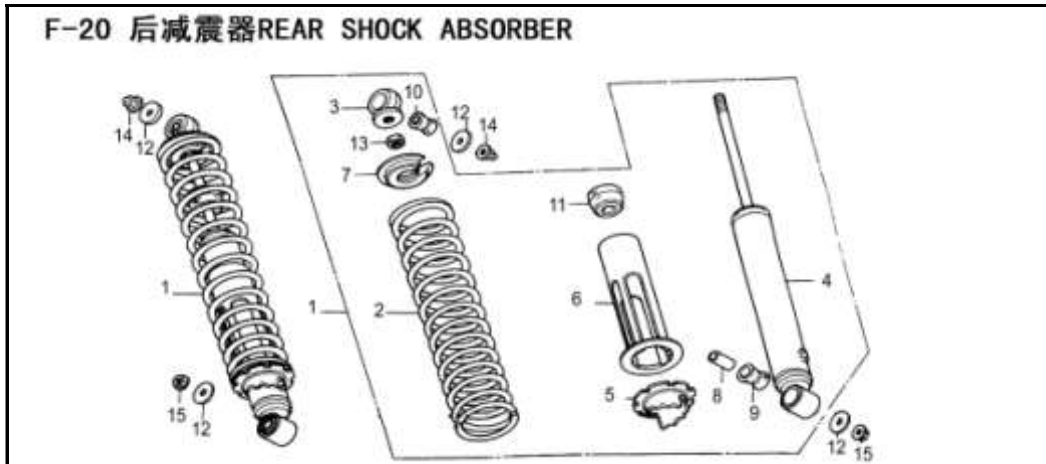

**IMPORTANT NOTICE !!!! PRICES QUOTED ARE INCLUSIVE OF VAT AND EX JHB.
PRICES MAY VARY FROM DEALER TO DEALER. PRICES MAY CHANGE WITHOUT NOTICE.**

Id	PartNo	Description	Unit	Unit Price
F20-01	2471062100	Rear Shock Absorber Assy,RH	PCS	R 578.62
F20-02	2471062111	Spring	PCS	TBA
F20-03	2471062130	Upper Mounting	PCS	TBA
F20-04	2471062140	Damper	PCS	TBA
F20-05	2471062112	Adjuster	PCS	TBA
F20-06	2471062116	Cylinder	PCS	TBA
F20-07	2471062118	Spring Collar	PCS	TBA
F20-08	2471062152	Lower Bush	PCS	TBA
F20-09	2471062151	Lower Damping Bush	PCS	TBA
F20-10	2471062113	Upper Damping Bush	PCS	TBA
F20-11	2471062117	Damping Boot	PCS	TBA
F20-12	GB/T96	Washer 10	PCS	TBA
F20-13	GB/T6173	Nut M10x1.25	PCS	TBA
F20-14	GB/T6177.1	Nut M10	PCS	TBA
F20-15	GB/T6177.2	Nut M10x1.25	PCS	TBA