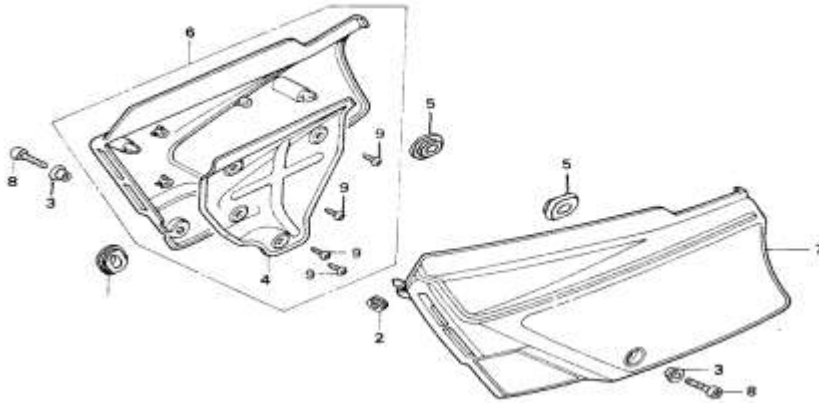

**IMPORTANT NOTICE !!!! PRICES QUOTED ARE INCLUSIVE OF VAT AND EX JHB.
PRICES MAY VARY FROM DEALER TO DEALER. PRICES MAY CHANGE WITHOUT NOTICE.**

F-14 侧盖 SIDE COVER

Id	PartNo	Description	Unit	Unit Price
F14-01	2471043951	Side Cover Grommet	PCS	R 4.04
F14-02	2471043952	Side Cover Grommet II	PCS	R 4.41
F14-03	2471043316	Bush	PCS	R 7.34
F14-04	2471043317	Spacer	PCS	R 83.61
F14-05	2471043951	Side Cover Grommet	PCS	R 4.04
F14-06	2471043311	Side Cover,RH	PCS	R 223.64
F14-07	2471043411	Side Cover,LH	PCS	R 223.64
F14-08	GB/T818	Screw	PCS	R 4.28
F14-09	GB/T845	Self-Tapping Screw St4.2x9.5	PCS	R 2.45