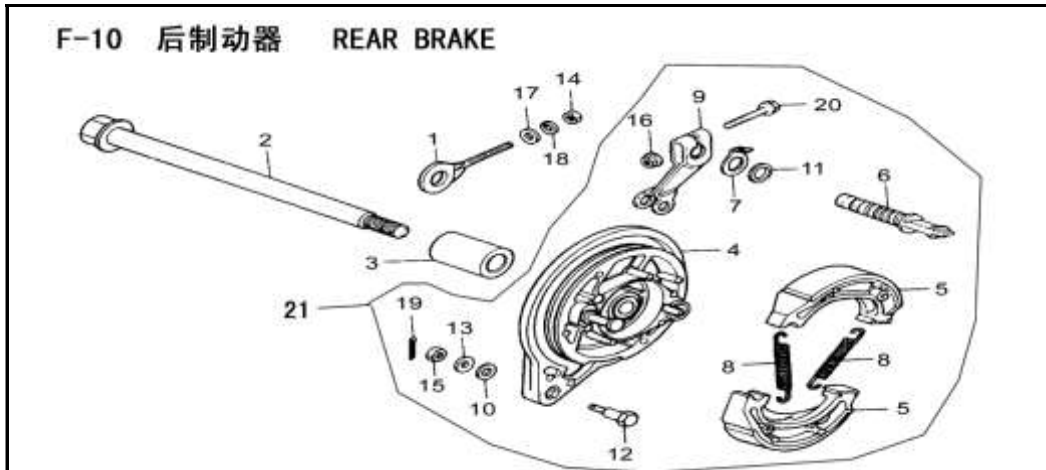

**IMPORTANT NOTICE !!!! PRICES QUOTED ARE INCLUSIVE OF VAT AND EX JHB.
PRICES MAY VARY FROM DEALER TO DEALER. PRICES MAY CHANGE WITHOUT NOTICE.**

Id	PartNo	Description	Unit	Unit Price
F10-01	2471061411	Chain Adjuster	PAIRS	R 17.38
F10-02	2471064311	Rear Axle	PCS	R 47.62
F10-03	2471064312	Collar	PCS	R 20.56
F10-04	2471065130	Rear Brake Cover	PCS	R 168.92
F10-05	2471065120	Rear Brake Cover Comp.	PAIRS	R 38.56
F10-06	2471065112	Rear Brake Cam	PCS	R 37.33
F10-07	2471065115	Rear Brake Indicator	PCS	R 1.22
F10-08	2471065111	Rear Brake Shoe	PCS	R 3.06
F10-09	2471065113	Rear Brake Arm	PCS	R 37.33
F10-10	2471065118	Stop Bolt Cushion	PCS	R 2.45
F10-11	2471065117	Dust Ring	PCS	R 2.45
F10-12	2471065116	Stop Bolt	PCS	R 3.67
F10-13	GB/T95	Washer	PCS	R 1.22
F10-14	GB/T6175	Nut M6	PCS	R 3.67
F10-15	GB/T6175	Nut M8	PCS	R 4.28
F10-16	GB/T6177.1	Nut M6	PCS	R 3.67
F10-17	GB/T93	Washer 6	PCS	R 1.22
F10-18	GB/T848	Washer 6	PCS	R 1.22
F10-19	GB/T91	Split Pin 2x16	PCS	R 1.84
F10-20	GB/T16674	Bolt M6x35	PCS	R 3.67
F10-21	2471065100	Rear Brake	PCS	TBA