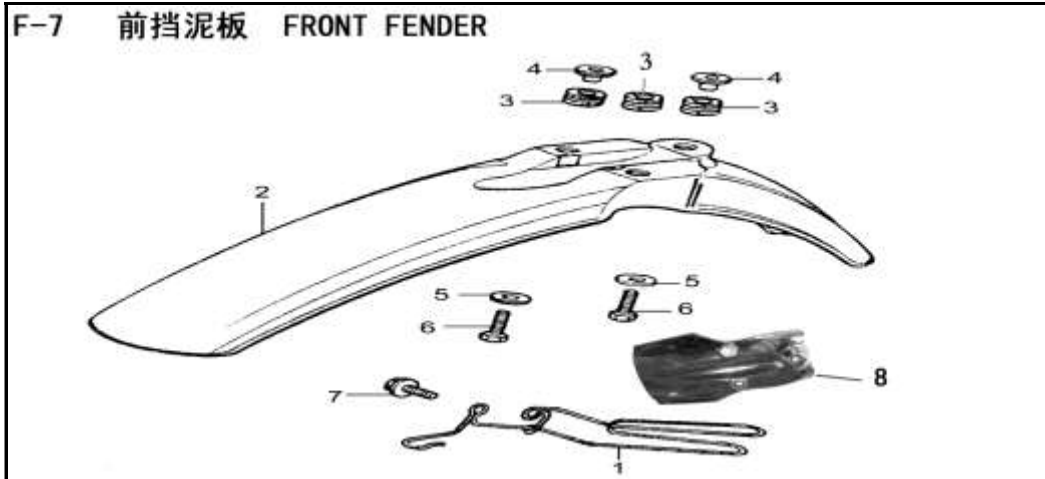

**IMPORTANT NOTICE !!!! PRICES QUOTED ARE INCLUSIVE OF VAT AND EX JHB.
PRICES MAY VARY FROM DEALER TO DEALER. PRICES MAY CHANGE WITHOUT NOTICE.**

Id	PartNo	Description	Unit	Unit Price
F07-01	2471053513	Cable Holder	PCS	R 61.20
F07-02	2471053100	Front Fender	PCS	R 324.38
F07-03	2471053515	Front Fender Cushion	SETS	R 7.34
F07-04	2471053516	Collar	PCS	R 6.12
F07-05	GB/T96	Washer	PCS	R 2.45
F07-06	GB/T5782	Bolt M6x25	PCS	R 3.67
F07-07	GB/T16674	Flange Bolt	PCS	R 3.67
F07-08	2471053112	Front Fender Lining	PCS	TBA