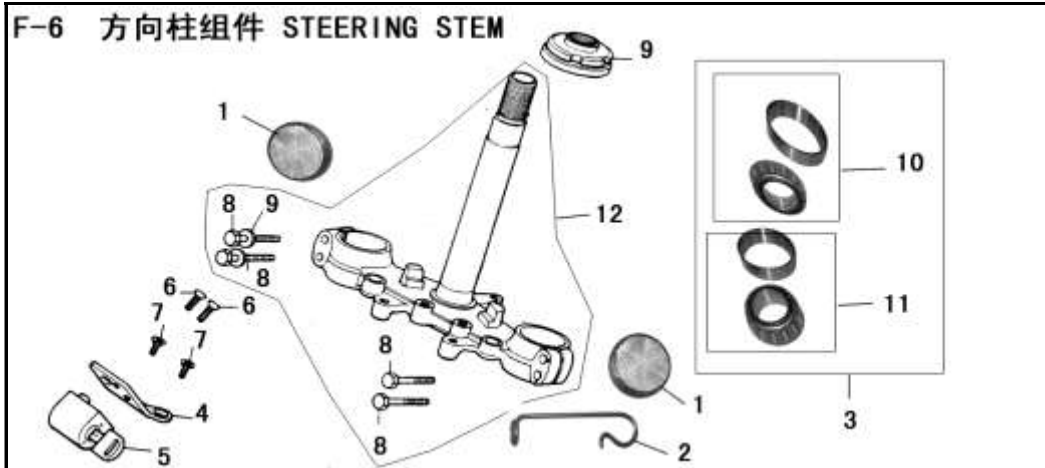

**IMPORTANT NOTICE !!!! PRICES QUOTED ARE INCLUSIVE OF VAT AND EX JHB.
PRICES MAY VARY FROM DEALER TO DEALER. PRICES MAY CHANGE WITHOUT NOTICE.**

Id	PartNo	Description	Unit	Unit Price
FO6-O1	2471033810	Front Reflector	PAIRS	TBA
FO6-O2	2471056772	Front Brake Hose Circlip II	PCS	R 7.34
FO6-O3	2471051950	Steering Stem Bearing Set	SETS	R 170.05
FO6-O4	2471048152	Steering Lock Seat	PCS	R 9.79
FO6-O5	2471048100	Steering Lock	PCS	R 70.14
FO6-O6	GB/T819.1	Screw M6×12	PCS	R 3.06
FO6-O7	GB/T819.1	Screw	PCS	R 3.67
FO6-O8	GB/T5782	Bolt M8×30	PCS	R 4.90
FO6-O9	2471051223	Steering Stem Adjusting Nut	PCS	R 22.03
FO6-O10	2471051715	Top Bearing 22.5	PCS	TBA
FO6-O11	2471051716	Bottom Bearing 24	PCS	TBA
FO6-O12	2471051210	Steering Stem Assy	PCS	R 604.09