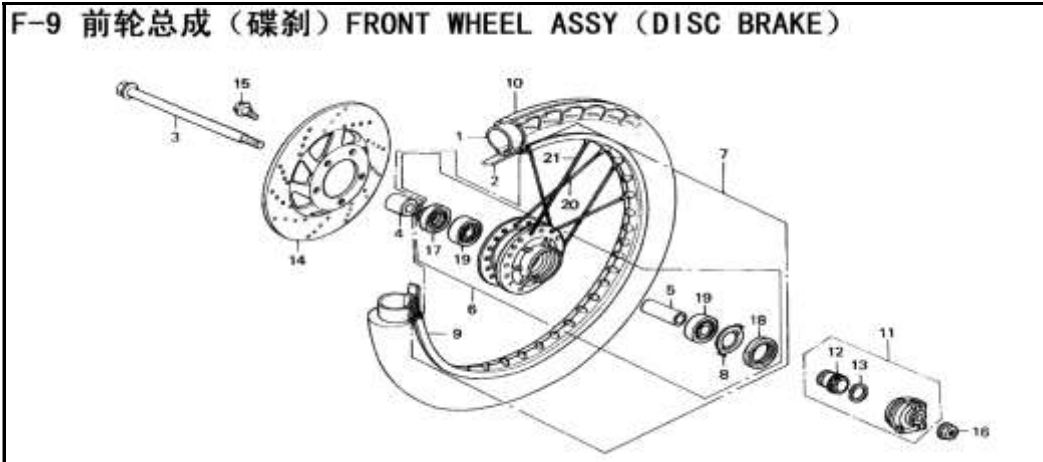

**IMPORTANT NOTICE !!!! PRICES QUOTED ARE INCLUSIVE OF VAT AND EX JHB.
PRICES MAY VARY FROM DEALER TO DEALER. PRICES MAY CHANGE WITHOUT NOTICE.**

Id	PartNo	Description	Unit	Unit Price
F09-01	2471054800	Front Tube	PCS	R 102.82
F09-02	2471054911	Front Tyre Flap	PCS	R 7.34
F09-03	2471054311	Front Axle	PCS	R 30.85
F09-04	2471054321	Front Wheel Bush, RH	PCS	R 8.32
F09-05	2471054211	Front Wheel Inner Bush	PCS	R 10.28
F09-06	2471054650	Front Wheel Hub	PCS	R 504.32
F09-07	2471054600	Front Wheel Rim Set	PCS	R 1,092.50
F09-08	2471054214	Speedometer Drive Claw	PCS	R 6.12
F09-09	2471054611	Front Wheel Rim	PCS	R 308.47
F09-10	2471054700	Front Tyre	PCS	R 706.91
F09-11	2471055500	Speedometer Gear Box	PCS	R 93.89
F09-12	2471055141	Speedometer Gear	PCS	R 36.72
F09-13	2471055145	Adjust Washer	PCS	R 4.28
F09-14	2471056331	Brake Disc	PCS	R 424.15
F09-15	GB/T16674	Bolt M6x16	PCS	R 3.67
F09-16	GB/T6187.2	Nut M12x1.25	PCS	R 6.12
F09-17	GB/T9877.1	Oil Seal 23x37x7	PCS	R 18.36
F09-18	2471054212	Dust Ring	PCS	R 9.79
F09-19	GB/T276	Bearing 6301	PCS	R 42.84
F09-20	2471054630	Front Wheel Inner Spoke Comp.	SETS	R 3.67
F09-21	2471054640	Front Wheel Outer Spoke Comp.	SETS	R 3.67