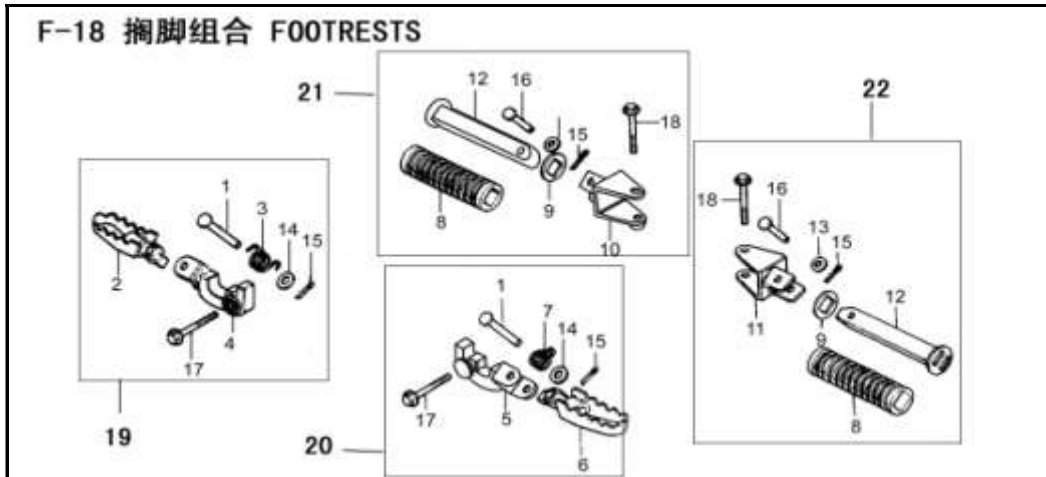

**IMPORTANT NOTICE !!!! PRICES QUOTED ARE INCLUSIVE OF VAT AND EX JHB.
PRICES MAY VARY FROM DEALER TO DEALER. PRICES MAY CHANGE WITHOUT NOTICE.**

Id	PartNo	Description	Unit	Unit Price
F18-01	GB/T882	Pivot 8x40	PCS	R 4.28
F18-02	2471042540	Front Footrest, RH	PCS	R 308.47
F18-03	2471042511	Front Footrest Rest Spring,RH	PCS	TBA
F18-04	2471042530	Front Footrest Holder,RH	PCS	TBA
F18-05	2471042630	Front Footrest Holder,RH	PCS	TBA
F18-06	2471042640	Passenger Footrest Rod Comp.,LH	PCS	TBA
F18-07	2471042611	Passenger Treadle,LH	PCS	TBA
F18-08	2471042852	Rear Footrest Boot	PCS	R 346.98
F18-09	2471042763	Passenger Footrest Bracket Coller	PCS	TBA
F18-10	2471042740	Rear Footrest Holder,RH	PCS	TBA
F18-11	2471042750	Rear Footrest Holder,LH	PCS	TBA
F18-12	2471042541	Passenger Footrest Rod,RH	PCS	TBA
F18-13	GB/T848	Washer 6	PCS	R 1.22
F18-14	GB/T848	Washer 8	PCS	R 1.22
F18-15	GB/T91	Split Pin 3.2x14	PCS	R 1.84
F18-16	2471042764	Pin	PCS	R 6.12
F18-17	GB/T5782	Bolt M8x35	PCS	R 6.12
F18-18	GB/T5782	Bolt M8x45	PCS	R 6.73
F18-19	2471042310	Rider Footrest Comp.,RH	PCS	R 154.24
F18-20	2471042410	Rider Footrest Comp.,LH	PCS	R 154.24
F18-21	2471042510	Passenger Footrest Comp.,RH	PCS	R 173.49
F18-22	2471042610	Passenger Footrest Comp.,LH	PCS	R 173.49