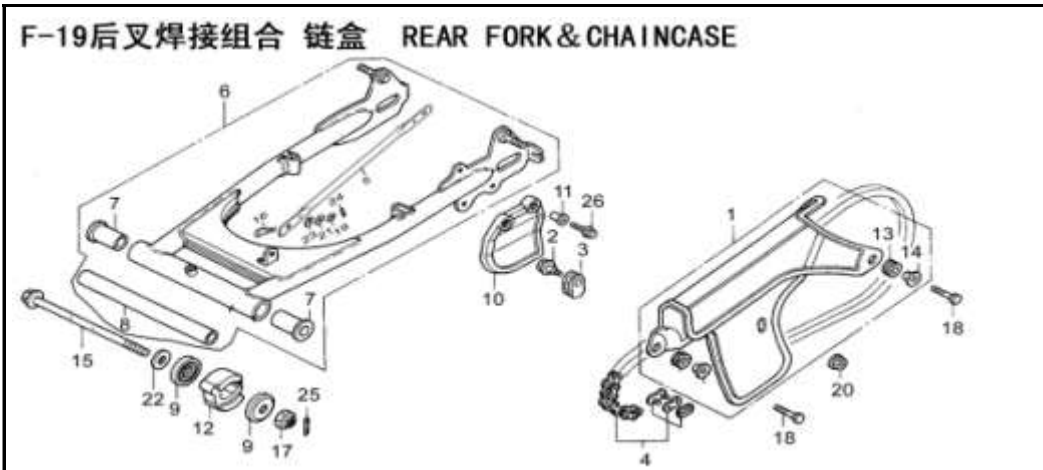

**IMPORTANT NOTICE !!!! PRICES QUOTED ARE INCLUSIVE OF VAT AND EX JHB.
PRICES MAY VARY FROM DEALER TO DEALER. PRICES MAY CHANGE WITHOUT NOTICE.**

Id	PartNo	Description	Unit	Unit Price
F19-01	2471061300	Chaincase	PCS	R 87.40
F19-02	2471061225	Bolt	PCS	R 6.12
F19-03	2471061933	Chain Case Cushion	PCS	R 4.90
F19-04	2471029700	Drive Chain	PCS	R 169.78
F19-05	2471061211	Rear Brake Limiting Rod	PCS	R 45.05
F19-06	2471061100	Rear Fork Weldment	PCS	R 604.09
F19-07	2471061212	Outer Bush	PCS	R 18.36
F19-08	2471061211	Inner Bush	PCS	R 67.32
F19-09	2471061213	Dust Cover	PCS	R 7.34
F19-10	2471061317	Chain Stopper	PCS	R 41.13
F19-11	2471061374	Collar	PCS	R 7.34
F19-12	2471061491	Chain Guide	PCS	R 9.06
F19-13	2471061227	Damping Bush	PCS	R 6.12
F19-14	2471061932	Chaincase Bush	PCS	R 7.34
F19-15	2471061214	Rear Shaft Shaft	PCS	R 32.81
F19-16	2471061217	Limiting Rod Bolt	PCS	R 6.12
F19-17	GB/T6187.2	Nut M12x1.25	PCS	R 11.02
F19-18	GB/T5783	Bolt M6x25	PCS	R 4.28
F19-19	GB/T6175	Nut M8	PCS	R 6.12
F19-20	GB/T6177.1	Nut M6	PCS	R 3.67
F19-21	GB/T95	Washer 8	PCS	R 1.22
F19-22	GB/T95	Washer 12	PCS	R 1.84
F19-23	GB/T95	Washer 10	PCS	R 1.22
F19-24	GB/T91	Split Pin 2x16	PCS	R 1.84
F19-25	GB/T91	Split Pin 3.2x20	PCS	R 2.45
F19-26	GB/T16674	Bolt M6x20	PCS	R 3.67