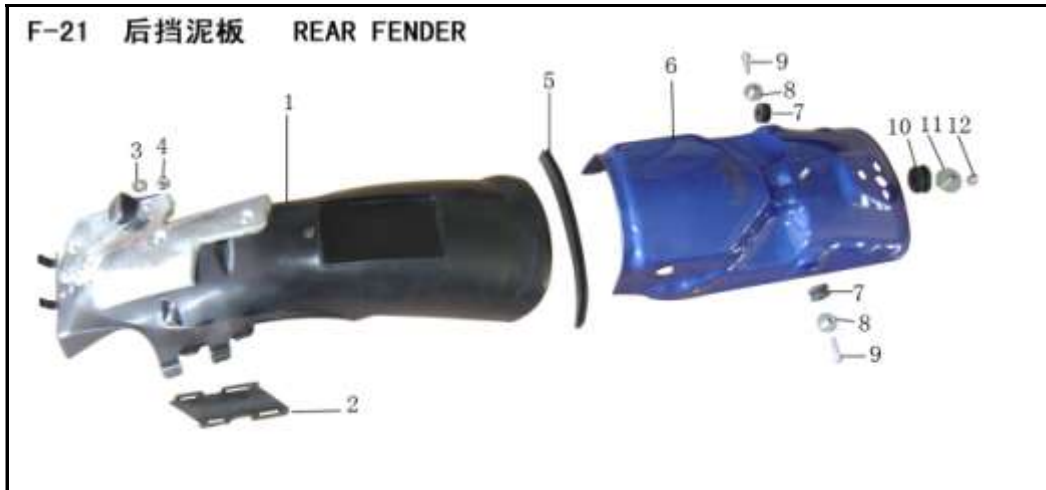

**IMPORTANT NOTICE !!!! PRICES QUOTED ARE INCLUSIVE OF VAT AND EX JHB.
PRICES MAY VARY FROM DEALER TO DEALER. PRICES MAY CHANGE WITHOUT NOTICE.**

Id	PartNo	Description	Unit	Unit Price
F21-01	2471063111	Rear Fender Front Body	PCS	R 115.68
F21-02	2471063519	Rear Fender Front Body Pad	PCS	R 12.85
F21-03	GB/T96	Washer	PCS	TBA
F21-04	GB/T923	Nut M6	PCS	TBA
F21-05	2471063518	Rubber Strip	PCS	R 13.46
F21-06	2471063121	Rear Fender Rear Body	PCS	R 321.32
F21-07	2471063512	Rear Fender Rubber	PCS	R 3.67
F21-08	2471063511	Rear Fender Collar	PCS	R 7.34
F21-09	GB/T16674	Bolt M6x25	PCS	R 4.28
F21-10	2471063515	Rear Fender Holder Cushion II	PCS	R 3.67
F21-11	2471063541	Rear Fender Holder Bush II	PCS	R 7.34
F21-12	GB/T923	Nut M6	PCS	TBA