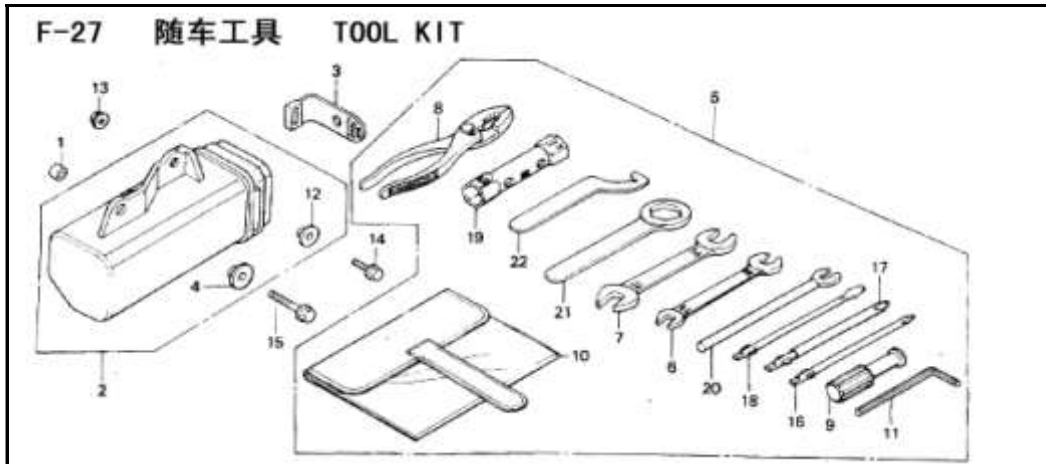

**IMPORTANT NOTICE !!!! PRICES QUOTED ARE INCLUSIVE OF VAT AND EX JHB.
PRICES MAY VARY FROM DEALER TO DEALER. PRICES MAY CHANGE WITHOUT NOTICE.**

Id	PartNo	Description	Unit	Unit Price
F27-01	2471043929	Bush II	PCS	R 7.34
F27-02	2471043920	Tool Box	PCS	R 39.91
F27-03	2471043924	Bracket	PCS	R 4.90
F27-04	2471043926	Bush	PCS	R 7.10
F27-05	2471058100	Tool Kit	SETS	R 187.65
F27-06	2471058152	Open-Ended Spanner 10×12	PCS	TBA
F27-07	2471058153	Open-Ended Spanner 13×15	PCS	TBA
F27-08	2471058140	Pliers 125	PCS	TBA
F27-09	2471058112	Driver Holder	PCS	TBA
F27-10	2471058120	Tool Bag	PCS	TBA
F27-11	2471058117	Allen Key	PCS	TBA
F27-12	2471043932	Bush III	PCS	R 7.34
F27-13	GB/T6170	Nut M6	PCS	R 3.67
F27-14	GB/T5781	Bolt M6×16	PCS	R 3.06
F27-15	GB/T5783	Bolt M6×30	PCS	R 4.90
F27-16	2471058151	Extension Bar	PCS	TBA
F27-17	2471058154	Cross-Head Driver Stem	PCS	TBA
F27-18	2471058155	Line- Head Driver Stem	PCS	TBA
F27-19	2471058111	Socket Spanner	PCS	TBA
F27-20	2471058161	Flat Spanner	PCS	TBA
F27-21	2471058165	Spanner	PCS	TBA