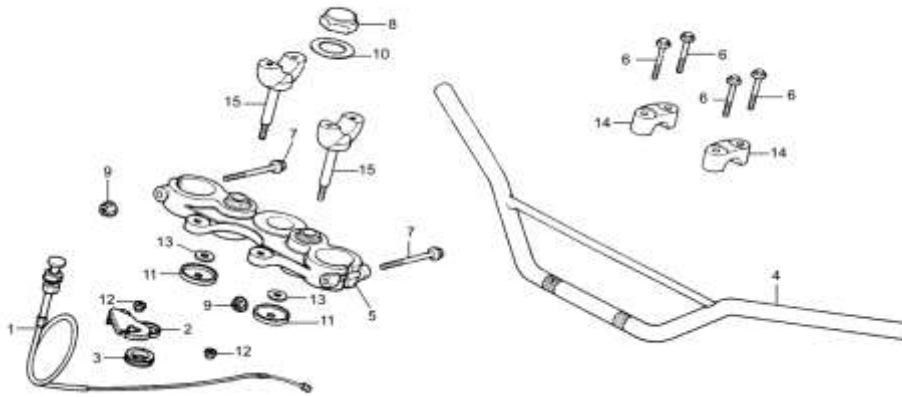

**IMPORTANT NOTICE !!!! PRICES QUOTED ARE INCLUSIVE OF VAT AND EX JHB.
PRICES MAY VARY FROM DEALER TO DEALER. PRICES MAY CHANGE WITHOUT NOTICE.**

Id	PartNo	Description	Unit	Unit Price
F03-01	2471047411	Grip, LH	PCS	R 25.71
F03-02	2471035200	Handlebar Switch,LH	PCS	R 154.24
F03-03	2471047611	Clutch Lever	PCS	R 67.32
F03-04	2471047620	Clutch Lever Holder Set	PCS	R 24.48
F03-05	2471035370	Clutch Switch	PCS	TBA
F03-06	2471047613	Clutch Lever Pivot Bolt	PCS	R 3.67
F03-07	GB/T6187.1	Nut M6	PCS	R 3.67
F03-08	GB/T818	Screw M6x25	PCS	R 4.28
F03-09	2471046200	Clutch Cable	PCS	R 27.66
F03-10	2471035100	Handlebar Switch, RH	PCS	R 38.56
F03-11	2471047300	Throttle Grip Comp.	PCS	R 12.24
F03-12	2471047311	Grip, RH	PCS	R 25.71
F03-13	2471047315	Throttle Slide	PCS	R 12.24
F03-14	2471046310	Throttle Cable	PCS	R 27.66
F03-15	2471057200	Rearview Mirror,LH	PCS	R 98.87
F03-16	2471057100	Rearview Mirror,RH	PCS	R 98.87
F03-17	2471047600	Clutch Lever Comp.	PCS	TBA

**IMPORTANT NOTICE !!!! PRICES QUOTED ARE INCLUSIVE OF VAT AND EX JHB.
PRICES MAY VARY FROM DEALER TO DEALER. PRICES MAY CHANGE WITHOUT NOTICE.**

F-5 方向把管 STEERING BAR

Id	PartNo	Description	Unit	Unit Price
F05-01	2471046330	Choke Cable	PCS	R 27.66
F05-02	2471035922	Choke Cable Clip	PCS	R 22.03
F05-03	2471051312	Collar	PCS	R 3.67
F05-04	2471047111	Steering Bar	PCS	R 154.24
F05-05	2471051311	Upper Panel	PCS	R 281.54
F05-06	GB/T16674	Bolt	PCS	R 6.12
F05-07	GB/T16674	Bolt	PCS	R 9.79
F05-08	2471051225	Lock Nut	PCS	R 24.48
F05-09	GB/T6177.1	Nut	PCS	R 4.90
F05-10	2471051224	Adjusting Washer	PCS	R 3.67
F05-11	2471047133	Collar	PAIRS	R 8.57
F05-12	GB/T823	Cap Nut	PCS	R 4.90
F05-13	GB/T96	Washer	PCS	R 2.45
F05-14	2471047135	Mouting Block	PAIRS	R 36.72
F05-15	2471047121	Steering Bar Holder	PAIRS	R 36.72