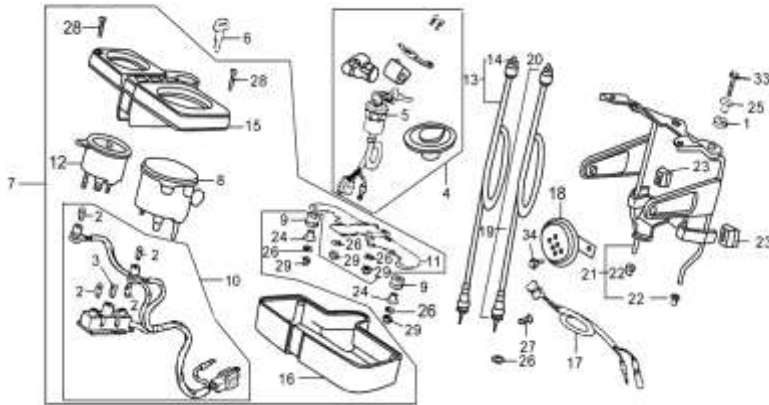

**IMPORTANT NOTICE !!!! PRICES QUOTED ARE INCLUSIVE OF VAT AND EX JHB.
PRICES MAY VARY FROM DEALER TO DEALER. PRICES MAY CHANGE WITHOUT NOTICE.**

F-2 仪表总成 METER ASSY

Id	PartNo	Description	Unit	Unit Price
F02-01	2471051451	Bracket Top Cushion	PCS	R 3.67
F02-02	GB/T15766.3	Bulb 12V 1.7W	PCS	R 6.12
F02-03	GB/T15766.3	Bulb 12V 3.4W	PCS	R 6.12
F02-04	2471048000	Locking Set	SETS	R 308.47
F02-05	2471035410	Ignition Switch	PCS	R 64.26
F02-06	2471035430	Key Set	PCS	TBA
F02-07	2471037000	Meter Assy	PCS	R 874.00
F02-08	2471037100	Speedometer	PCS	TBA
F02-09	2471037963	Speedometer Cushion	PCS	TBA
F02-10	2471037500	Meter Cable	PCS	R 85.69
F02-11	2471037311	Meter Bracket	PCS	R 115.68
F02-12	2471037200	Meter Bracket	PCS	TBA
F02-13	2471046800	Tachometer Cable Comp.	PCS	R 27.66
F02-14	2471046811	Wire	PCS	TBA
F02-15	2471037941	Meter Lens	PCS	R 79.57
F02-16	2471037960	Meter Case	PCS	R 79.57
F02-17	2471032140	Horn Cable	PCS	TBA
F02-18	2471038100	Horn	PCS	R 57.90
F02-19	2471046700	Odometer Cable Comp.	PCS	R 32.19
F02-20	2471046711	Wire	PCS	TBA
F02-21	2471051400	Headlight Bracket	PCS	R 115.68
F02-22	2471051452	Headlight Bracket Lower Cushion	PCS	R 3.67
F02-23	2471051453	Headlight Bracket Center Cushion	PCS	R 4.90
F02-24	2471037946	Collar	PCS	R 7.34
F02-25	2471051454	Headlight Bracket Collar	PCS	R 7.34
F02-26	GB/T97.1	Washer	PCS	R 2.45
F02-27	GB/T818	Screw M5x18	PCS	R 3.67
F02-28	GB/T818	Screw M4x30	PCS	R 4.90
F02-29	GB/T823	Nut M6	PCS	R 3.67