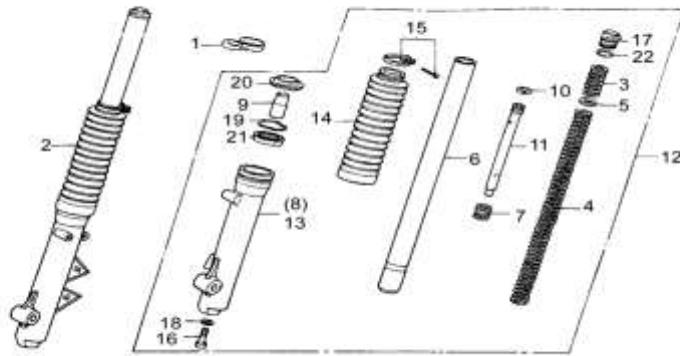

IMPORTANT NOTICE !!!! PRICES QUOTED ARE INCLUSIVE OF VAT AND EX JHB.
PRICES MAY VARY FROM DEALER TO DEALER. PRICES MAY CHANGE WITHOUT NOTICE.

F-8 前减震器 (碟刹) FRONT SHOCK ABSORBER (DISC BRAKE)

Id	PartNo	Description	Unit	Unit Price
F08-01	2471052521	Speedometer Cable Boot	PCS	R 3.67
F08-02	2471052400	Front Shock Absorber, RH	PCS	R 1,092.50
F08-03	2471052422	Spring II	PCS	R 6.12
F08-04	2471052411	Spring I	PCS	R 37.95
F08-05	GB/T95	Washer	PCS	R 1.22
F08-06	2471052412	Bush	PCS	R 313.37
F08-07	2471052416	Damping Spring	PCS	R 6.12
F08-08	2471052430	Front Shock Absorber Cylinder,RH	PCS	R 477.39
F08-09	2471052425	Oil Line Seal Plug	PCS	R 24.48
F08-10	2471052418	Damping Piston Ring	PCS	R 6.12
F08-11	2471052413	Piston Pipe	PCS	R 57.84
F08-12	2471052500	Front Shock Absorber,LH	PCS	R 1,092.50
F08-13	2471052530	Front Shock Absorber Cylinder,LH	PCS	R 477.39
F08-14	2471052421	Pipe	PCS	R 110.17
F08-15	2471052440	Clip	PCS	R 18.36
F08-16	GB/T70.1	Screw	PCS	R 3.67
F08-17	2471052414	Bolt	PCS	R 41.62
F08-18	GB/T96	Washer	PCS	R 2.45
F08-19	2471052419	Circlip	PCS	R 2.45
F08-20	2471052417	Dust Cover	PCS	R 62.43
F08-21	2471052427	Oil Seal	PCS	R 38.56
F08-22	2471052415	O-Ring	PCS	R 4.90